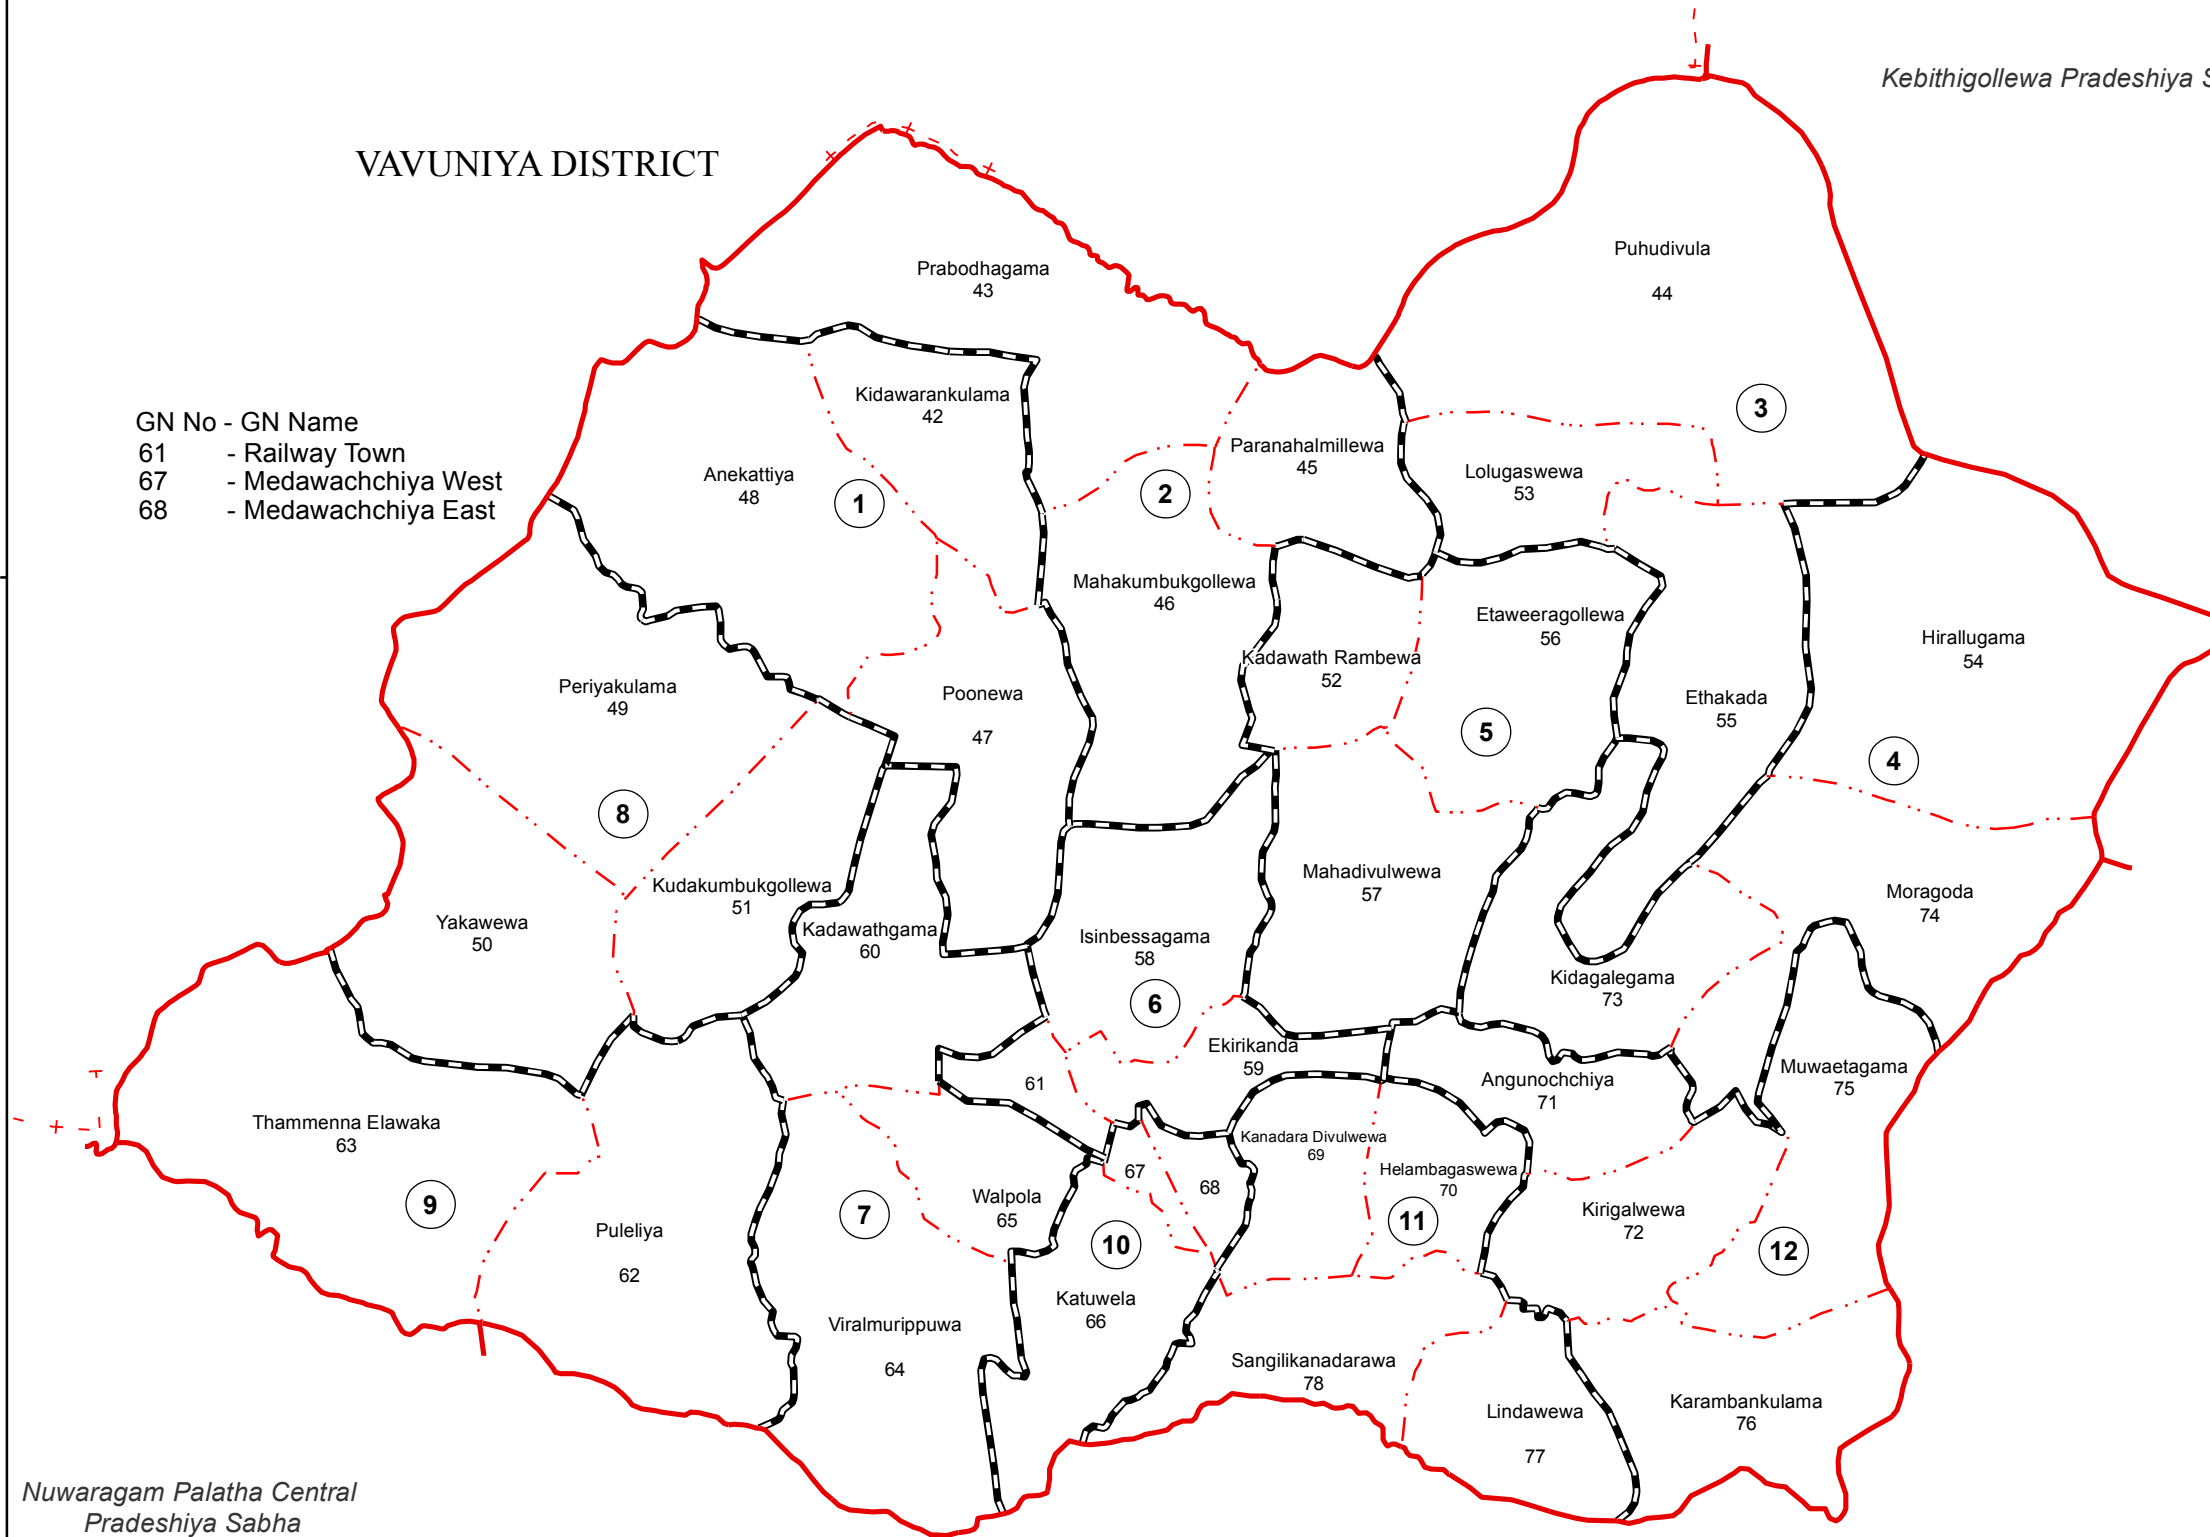

# Ward Map of Medawachchiya Pradeshiya Sabha - Anuradhapura District

Ref. No : NDC / 20 / 02

Medawachchiya Pradeshiya Sabha

Kebithigollewa Pradeshiya Sabha

VAVUNIYA DISTRICT

GN No - GN Name  
 61 - Railway Town  
 67 - Medawachchiya West  
 68 - Medawachchiya East

380000

Nuwaragam Palatha Central Pradeshiya Sabha

Rambewa Pradeshiya Sabha

Medawachchiya Pradeshiya Sabha

Ward No	Ward Name
1	Poonewa
2	Mahakumbukollewa
3	Ethakada
4	Hirallugama
5	Mahadivulwewa
6	Isinbessagama
7	Walpola
8	Yakawewa
9	Puleliya
10	Medawachchiya
11	Kanadara Divulwewa
12	Kirigalwewa

### Legend

- + - - - + Province Boundary
- . . . . . District Boundary
- - - - - DS Boundary
- . . . . . GN Boundary
- - - - - Polling Division Boundary
- PS Boundary
- - - - - MC / UC Boundary
- Ward Boundary
- ▨▨▨▨ Multi Member Ward

Prepared by Survey Department of Sri Lanka

Data Source:  
 National Delimitation Committee for Local Authorities - 2013 / 2016  
 Ministry of Local Government and Provincial Councils

Scale - 1:120,000

160000