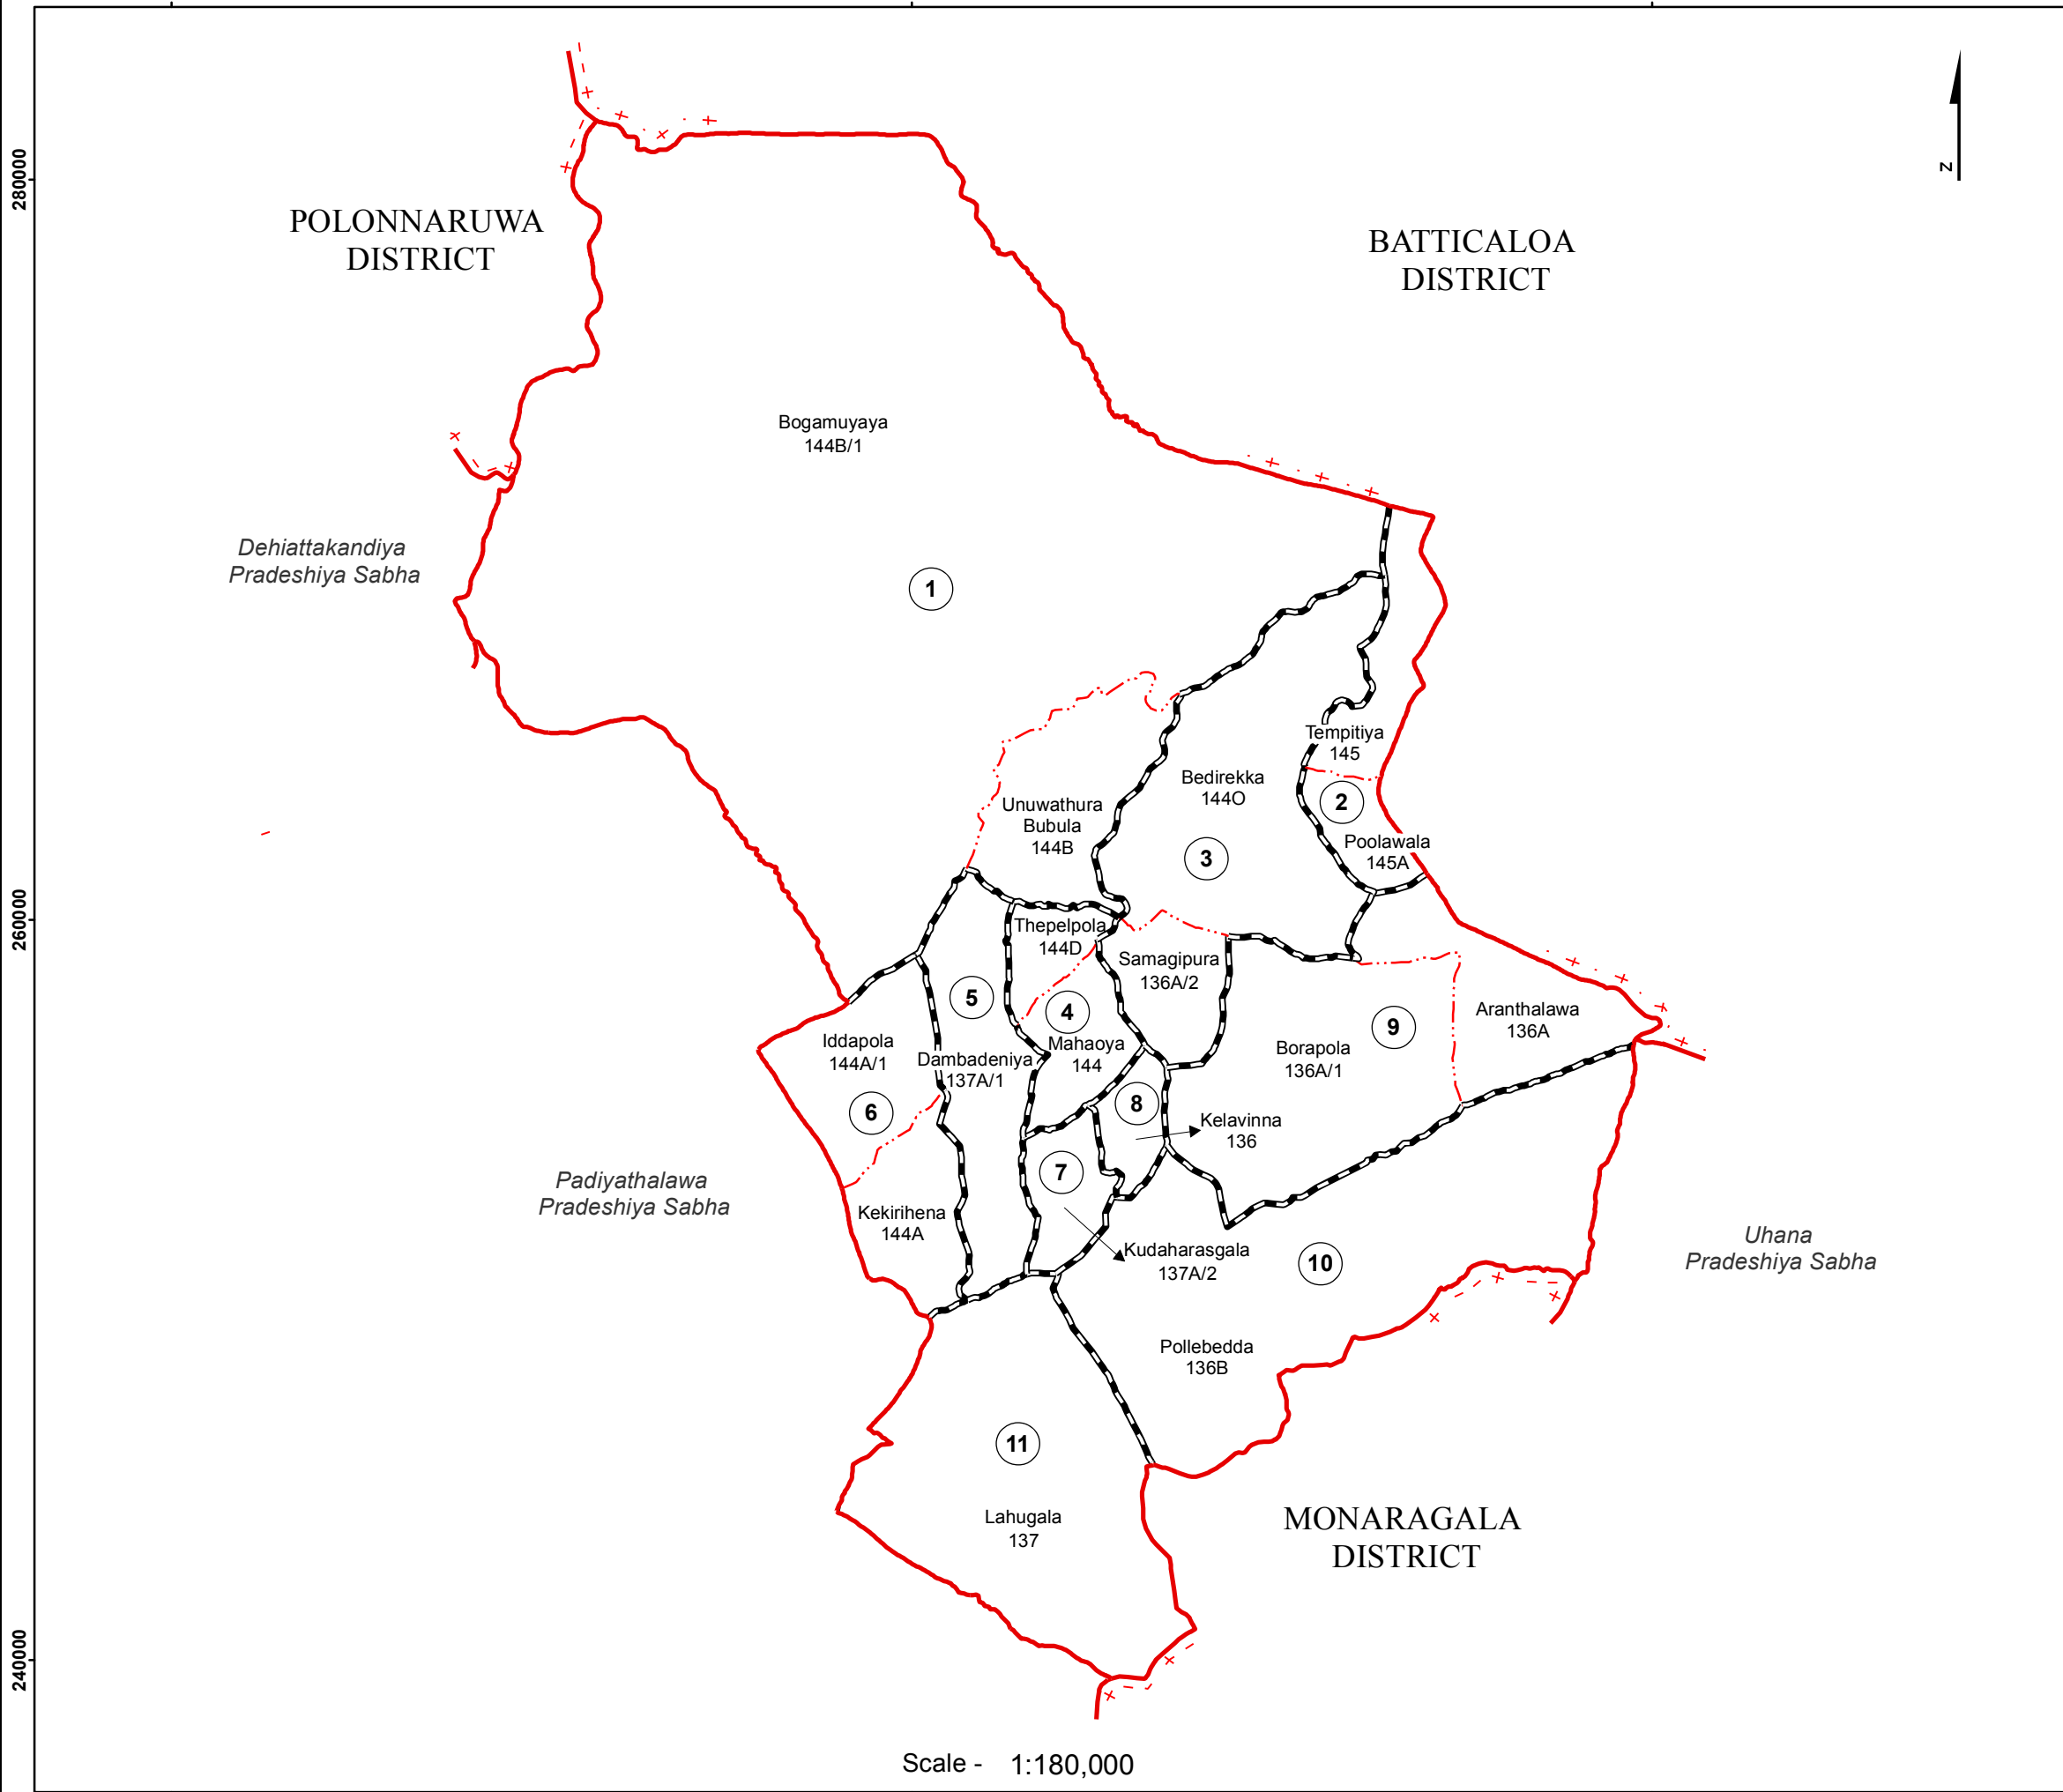

# Ward Map of Mahaoya Pradeshiya Sabha - Ampara District

Ref. No : NDC / 16 / 07

## Mahaoya Pradeshiya Sabha

WARD No	WARD Name
1	Unuwathura Bubula
2	Tempitiya
3	Samagipura
4	Mahaoya
5	Dambadeniya
6	Kekirihena
7	Kudaharasgala
8	Kelavinna
9	Aranthalawa
10	Pollebedda
11	Lahugala

**Legend**

- + - - - + Province Boundary
- . + . . . + District Boundary
- . . . - DS Boundary
- - - - GN Boundary
- - - - - Polling Division Boundary
- PS Boundary
- — — MC / UC Boundary
- — — Ward Boundary
- ▨ Multi Member Ward

Prepared by Survey Department of Sri Lanka

Data Source:  
National Delimitation Committee for Local Authorities - 2013  
Ministry of Local Government and Provincial Councils

Scale - 1:180,000

240000 260000 280000