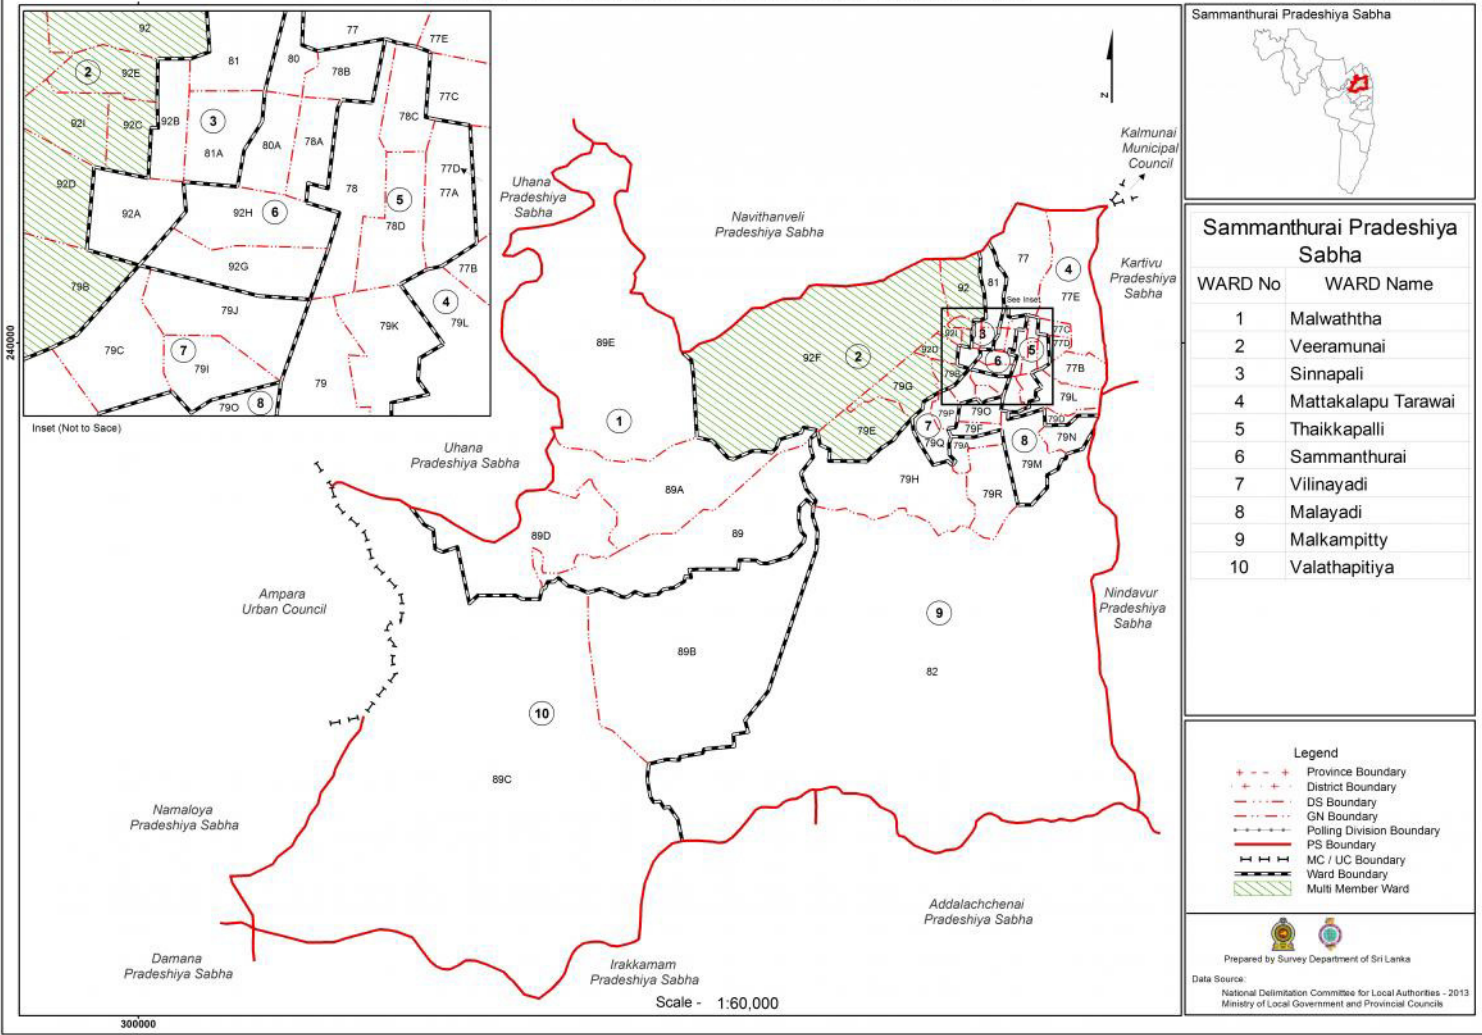

Ward Map of Sammanthurai Pradeshiya Sabha - Ampara District

Ref. No : NDC / 16 / 11

Sammanthurai Pradeshiya Sabha

WARD No	WARD Name
1	Malwaththa
2	Veeramunai
3	Sinnapali
4	Mattakalapu Tarawai
5	Thaikkapalli
6	Sammanthurai
7	Vilinayadi
8	Malayadi
9	Malkampitty
10	Valathapitiya

Legend

- +---+---+ Province Boundary
- District Boundary
- DS Boundary
- GN Boundary
- .-.-.-.- Polling Division Boundary
- PS Boundary
- |---|---| MC / UC Boundary
- Ward Boundary
- ▨▨▨▨ Multi Member Ward

Prepared by Survey Department of Sri Lanka
 Data Source: National Delimitation Committee for Local Authorities - 2013
 Ministry of Local Government and Provincial Councils