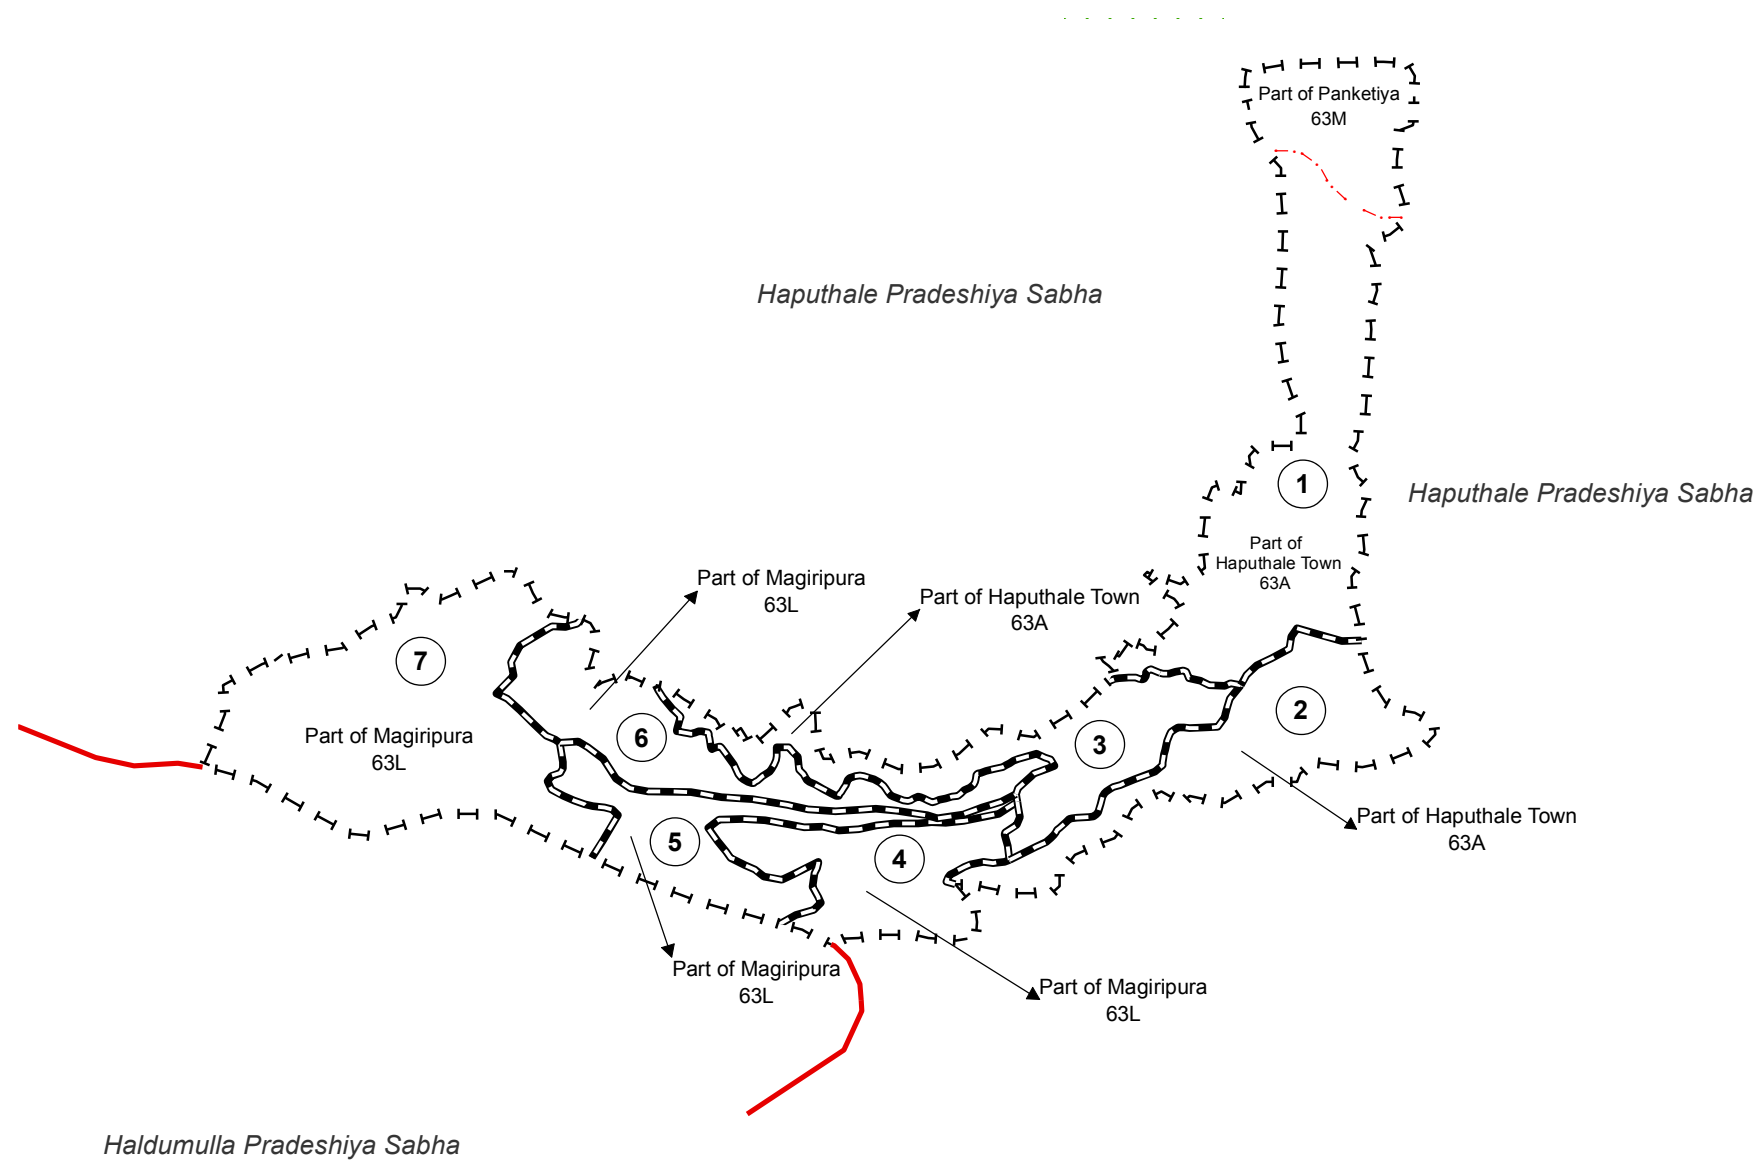

Ward Map of Haputhale Urban Council - Badulla District

Ref. No : NDC / 22 / 03

Haputhale Urban Council	
WARD No	WARD Name
1	Panketiya
2	Sherwood Janapadaya
3	Station Road
4	Icepeella
5	Temple Road
6	Magiripura Pathana
7	Magiripura

Legend

- + - - - + Province Boundary
- . + . . . + District Boundary
- . . . - DS Boundary
- . . . - GN Boundary
- - - - - Polling Division Boundary
- — — — — PS Boundary
- - - - - MC / UC Boundary
- - - - - Ward Boundary
- ▨▨▨▨ Multi Member Ward

Prepared by Survey Department of Sri Lanka
 Data Source:
 National Delimitation Committee for Local Authorities - 2013
 Ministry of Local Government and Provincial Councils

Scale - 1:20,000

220000