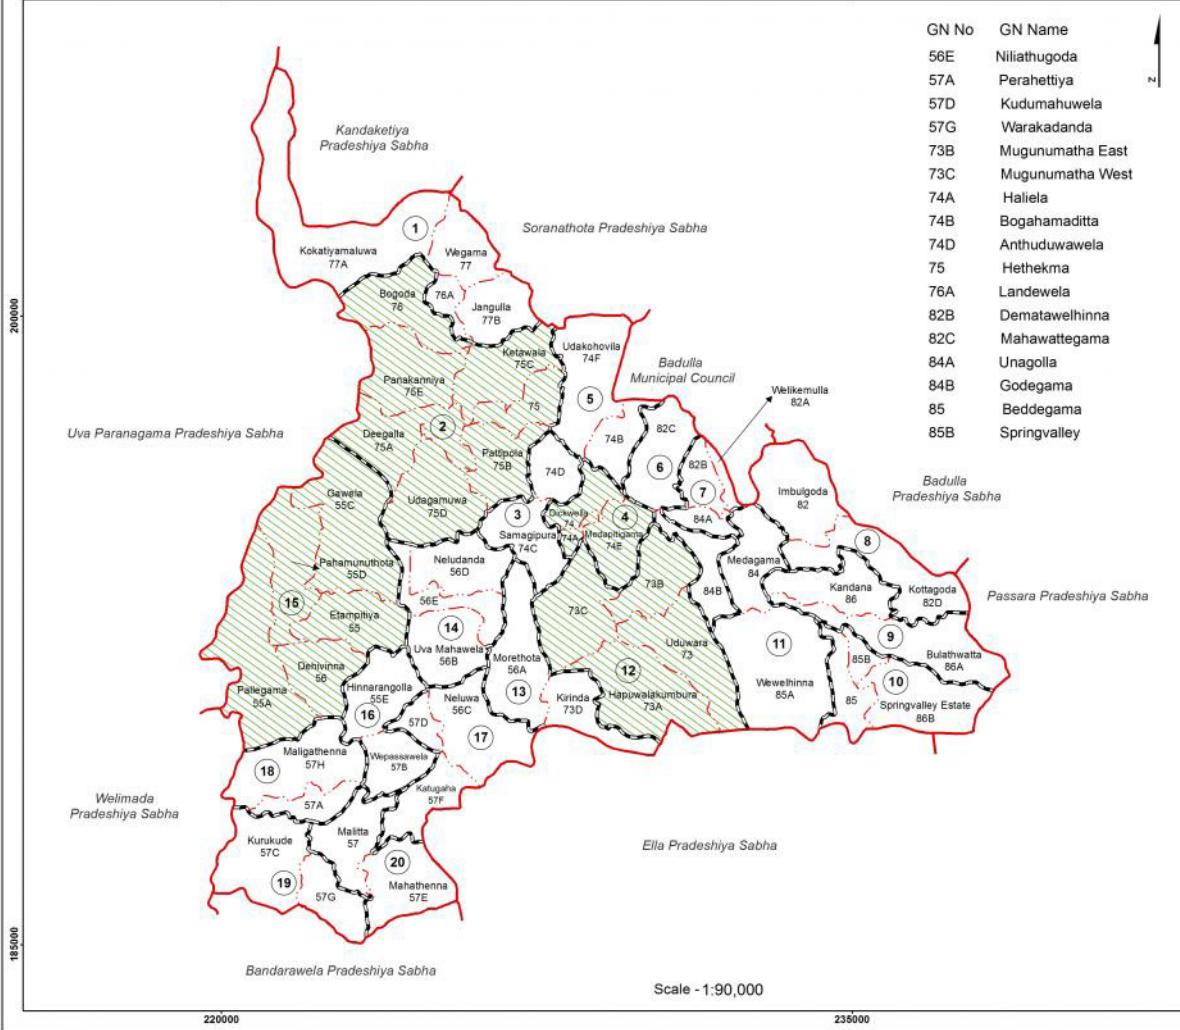

Ward Map of Hali-Ela Pradeshiya Sabha - Badulla District

Ref No : NDC / 22 / 12

GN No	GN Name
56E	Niliathugoda
57A	Perahetiya
57D	Kudumahuwela
57G	Warakadanda
73B	Mugunumatha East
73C	Mugunumatha West
74A	Haliela
74B	Bogahamaditta
74D	Anthuduawwela
75	Hethekma
76A	Landewela
82B	Dematawelhinna
82C	Mahawattagama
84A	Unagolla
84B	Godegama
85	Beddegama
85B	Springvalley

Hali-Ela Pradeshiya Sabha	
WARD No	WARD Name
1	Jangulla
2	Bogoda
3	Anthuduawwela
4	Haliela
5	Bogahamaditta
6	Mahawattagama
7	Welikemulla
8	Imbulgoda
9	Kandana
10	Springvalley
11	Medagama
12	Uduwara
13	Morethota
14	Niliathugoda
15	Etampitiya
16	Wepassawala
17	Katugaha
18	Maligathenna
19	Kurukude
20	Malitta

**Legend**

- + - - + Province Boundary
- - - - District Boundary
- - - - DS Boundary
- - - - GN Boundary
- - - - Polling Division Boundary
- - - - PS Boundary
- - - - MC / UC Boundary
- - - - Ward Boundary
- Multi Member Ward

Prepared by Survey Department of Sri Lanka  
 Data Source: National Delimitation Committee for Local Authorities - 2013 / 2016  
 Ministry of Local Government and Provincial Councils

Scale - 1:90,000

220000