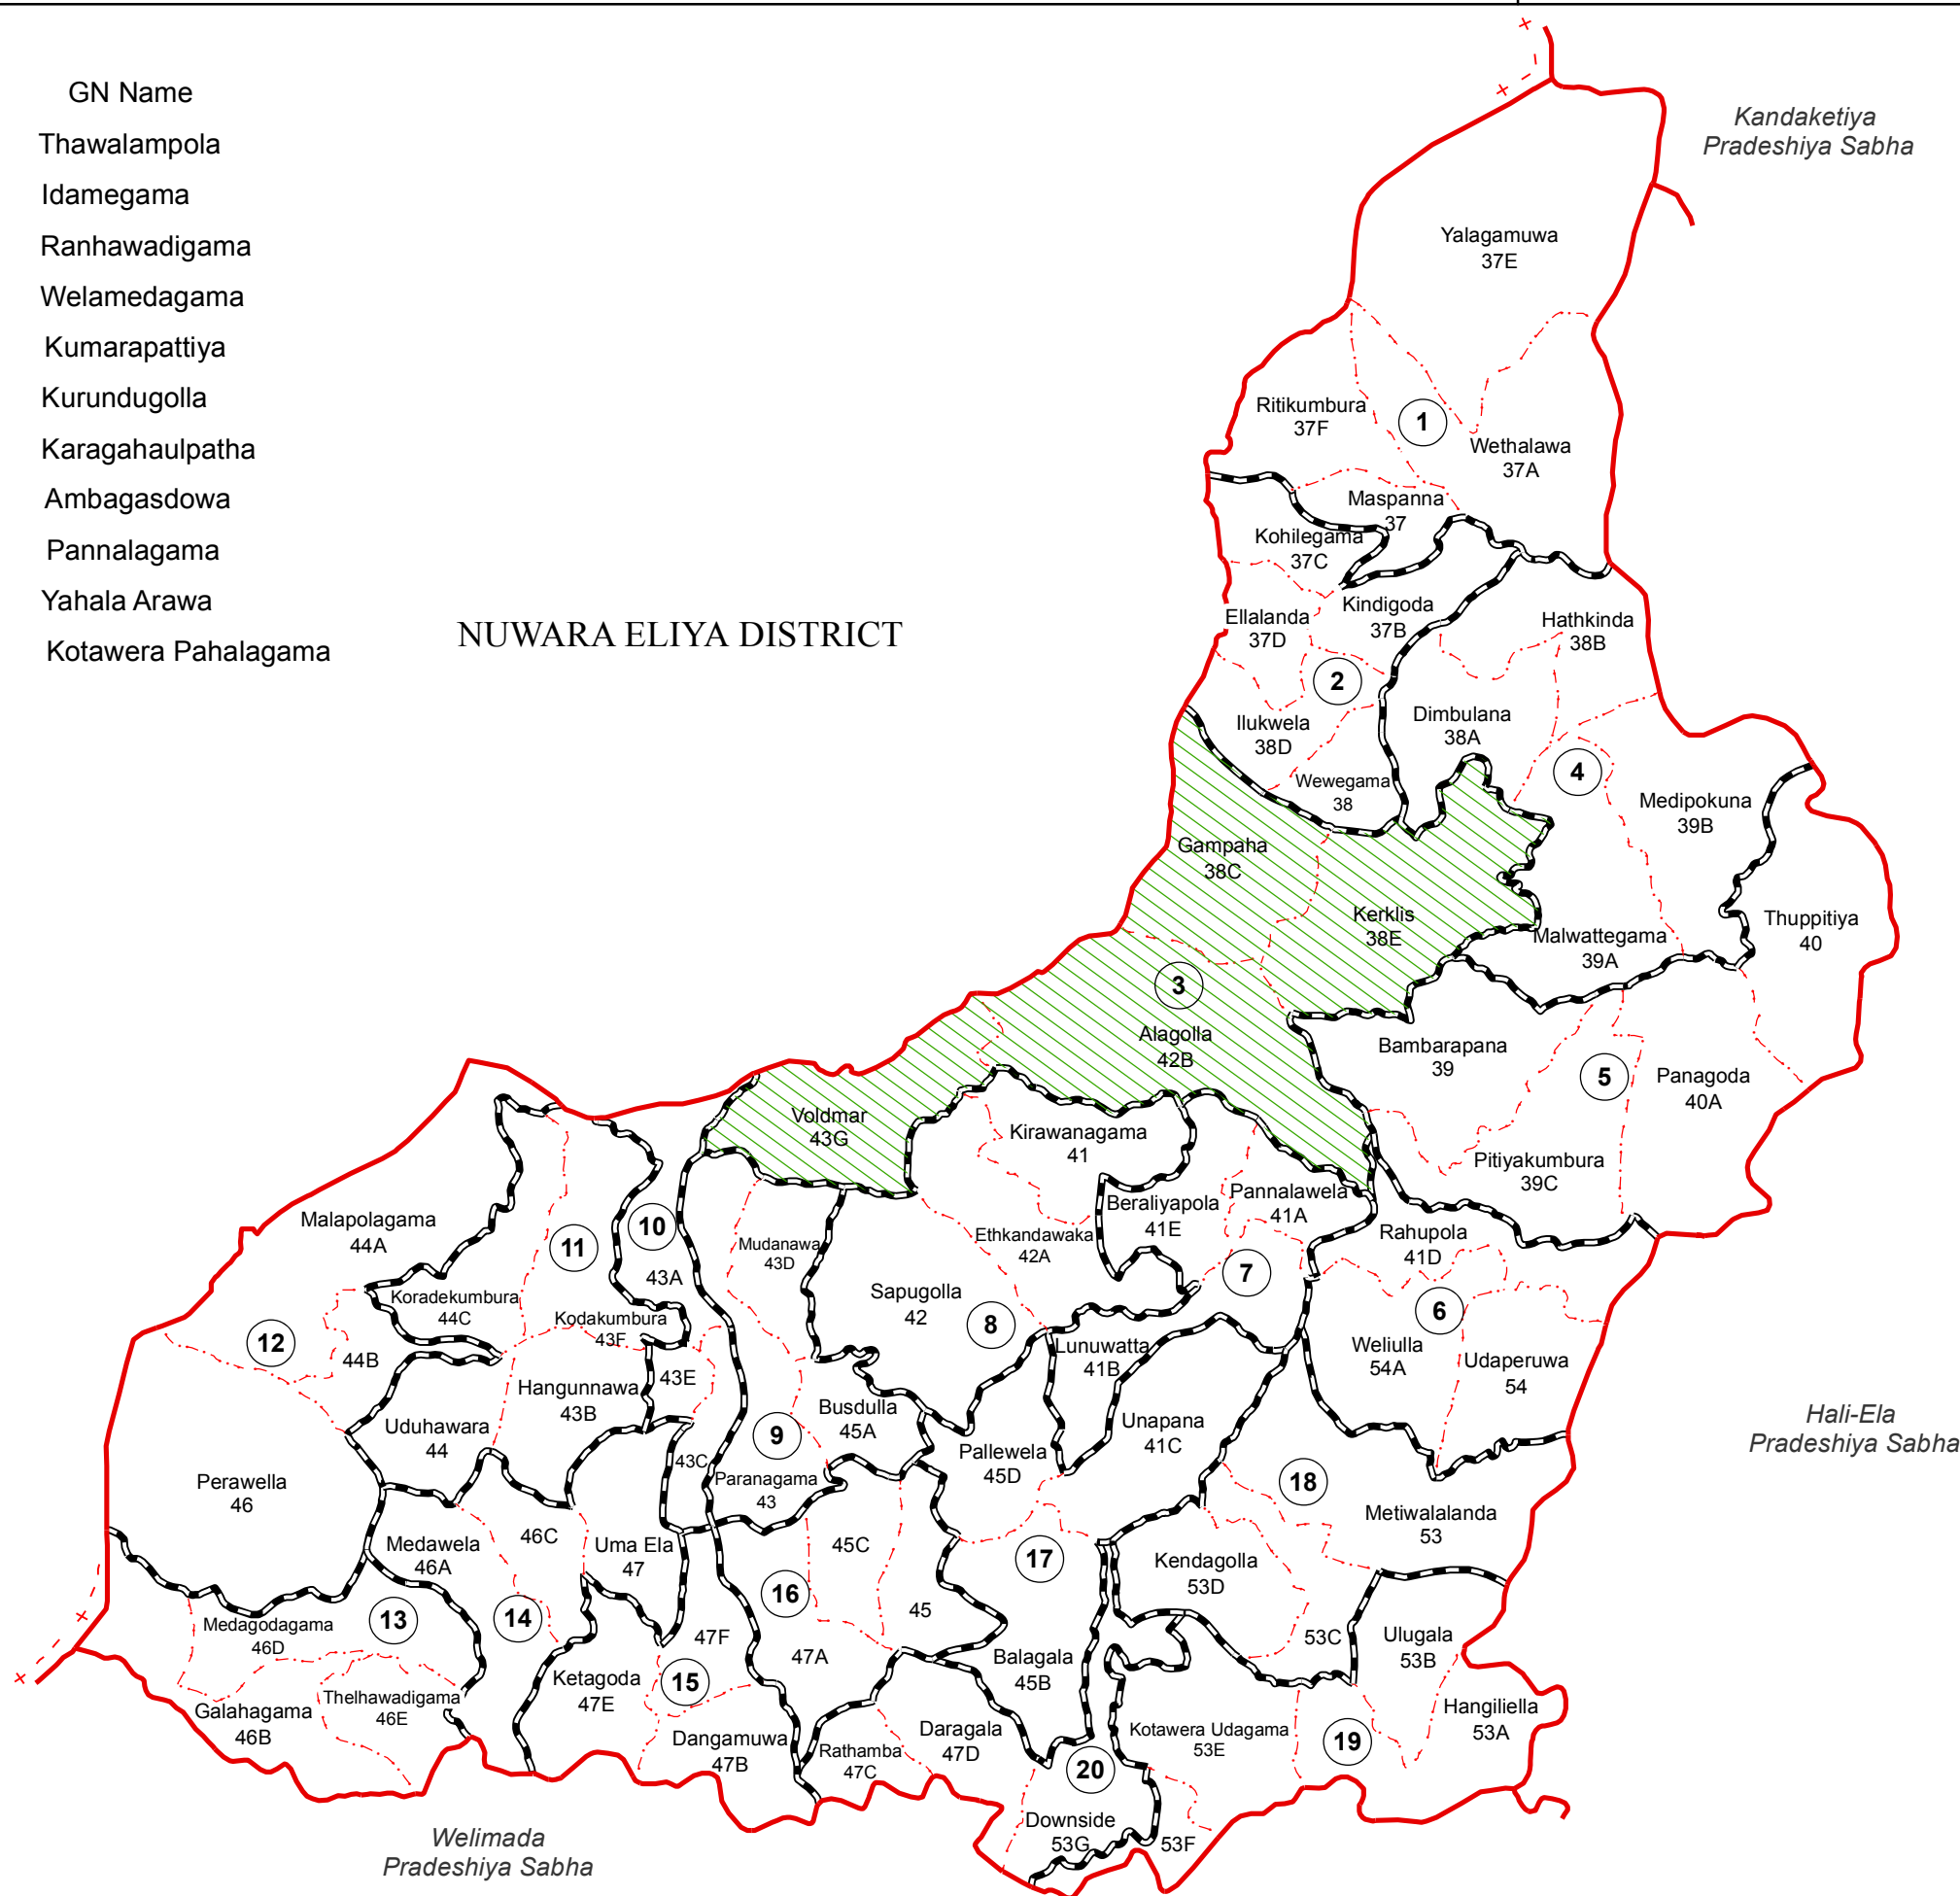

Ward Map of Uva Paranagama Pradeshiya Sabha- Badulla District

Ref. No : NDC / 22 / 13

Uva Paranagama Pradeshiya Sabha

GN No	GN Name
43A	Thawalampola
43C	Idamegama
43E	Ranhawadigama
44B	Welamedagama
45	Kumarapattiya
45C	Kurundugolla
46C	Karagahaulpatha
47A	Ambagasdowa
47F	Pannalagama
53C	Yahala Arawa
53F	Kotawera Pahalagama

NUWARA ELIYA DISTRICT

Uva Paranagama Pradeshiya Sabha

WARD No	WARD Name
1	Maspanna
2	Wewegama
3	Gampaha
4	Dimbulana
5	Bambarapana
6	Weliulla
7	Pannalawela
8	Ethkandawaka
9	Paranagama
10	Thawalampola
11	Uduhawara
12	Perawella
13	Galahagama
14	Medawela
15	Dangamuwa
16	Ambagasdowa
17	Pallewela
18	Yahala Arawa
19	Kotawera
20	Rathamba

Legend

- + - - + Province Boundary
- + . . + District Boundary
- . . - DS Boundary
- . . - GN Boundary
- - - - Polling Division Boundary
- - - - PS Boundary
- - - - MC / UC Boundary
- - - - Ward Boundary
- Multi Member Ward

Prepared by Survey Department of Sri Lanka

Data Source:
National Delimitation Committee for Local Authorities - 2013
Ministry of Local Government and Provincial Councils

Scale - 1:70,000

200000

205000

220000