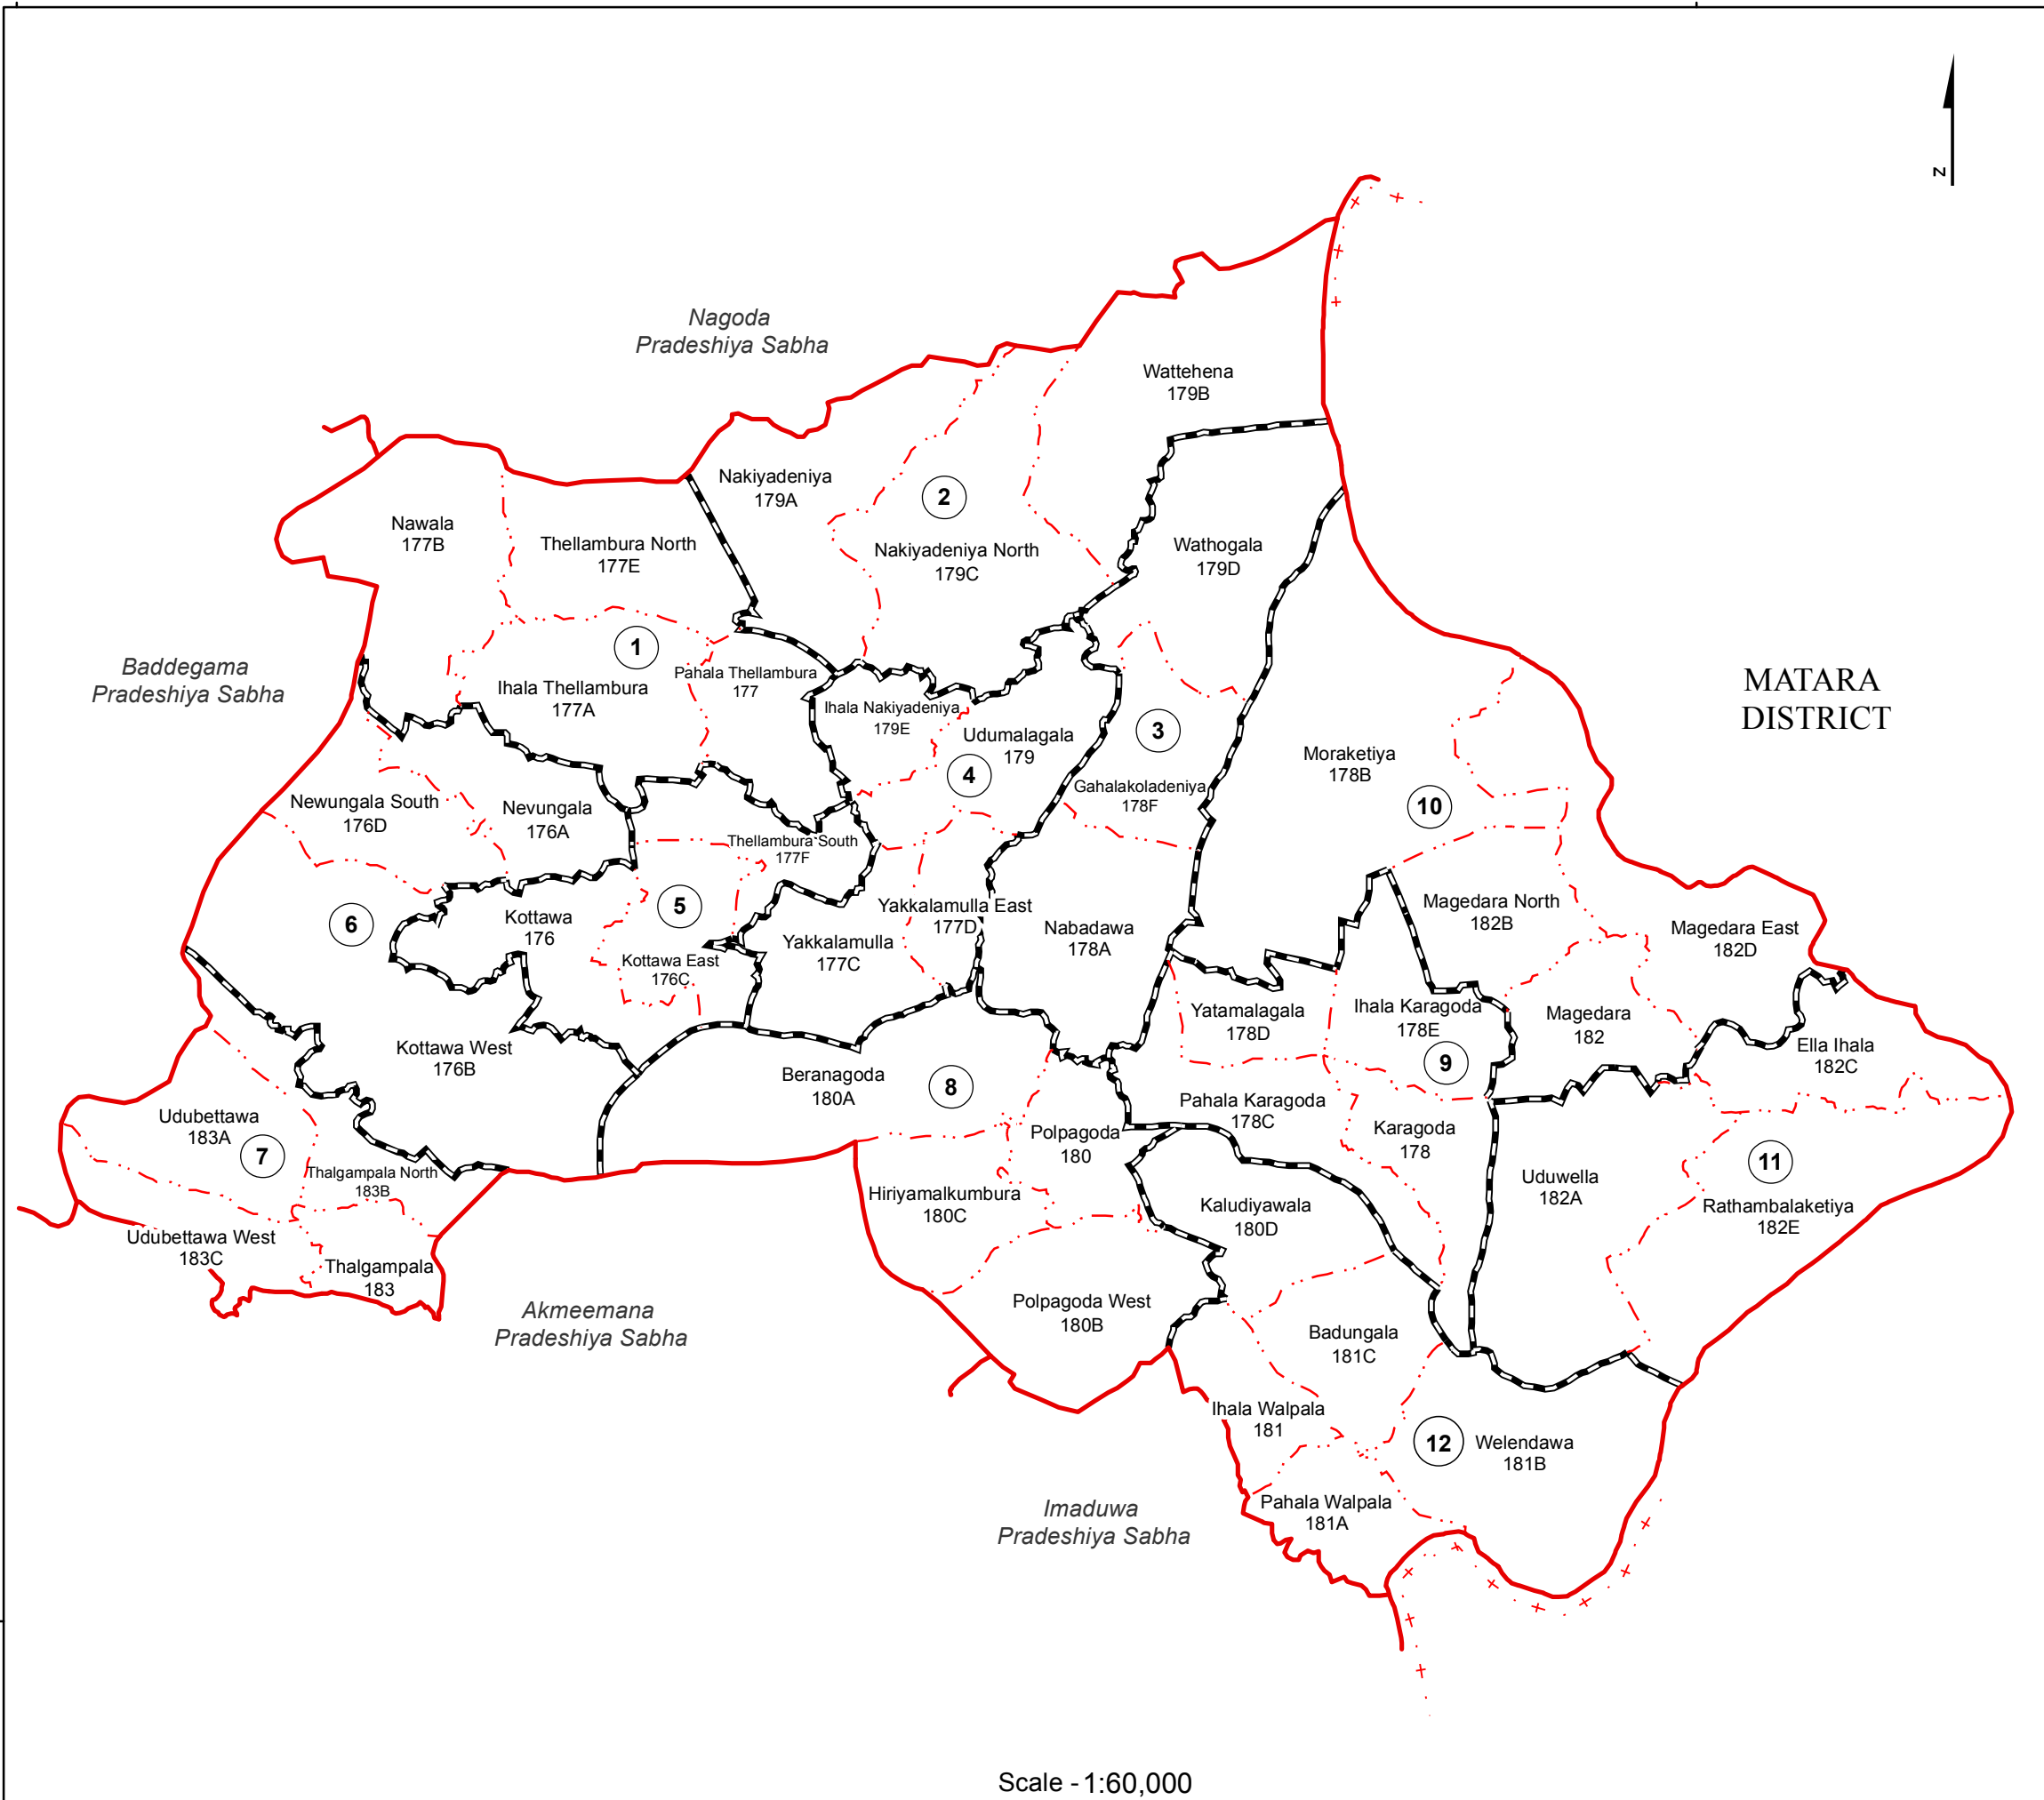

# Ward Map of Yakkalamulla Pradeshiya Sabha - Galle District

Ref. No : NDC /07 / 15

Yakkalamulla Pradeshiya Sabha

Yakkalamulla Pradeshiya Sabha

| Ward No | Ward Name    |
|---------|--------------|
| 1       | Thellambura  |
| 2       | Nakiyadeniya |
| 3       | Nabadawa     |
| 4       | Yakkalamulla |
| 5       | Kottawa      |
| 6       | Newungala    |
| 7       | Thalgampala  |
| 8       | Polpagoda    |
| 9       | Karagoda     |
| 10      | Magedara     |
| 11      | Uduwella     |
| 12      | Walpala      |

### Legend

- + - - - + Province Boundary
- + · · + District Boundary
- · - · - DS Boundary
- · - · - GN Boundary
- · — · — Polling Division Boundary
- — — PS Boundary
- — — MC / UC Boundary
- — — Ward Boundary
- ▨ Multi Member Ward

Prepared by Survey Department of Sri Lanka

Data Source:  
National Delimitation Committee for Local Authorities - 2013/2016  
Ministry of Local Government and Provincial Councils

Scale - 1:60,000

95000

145000