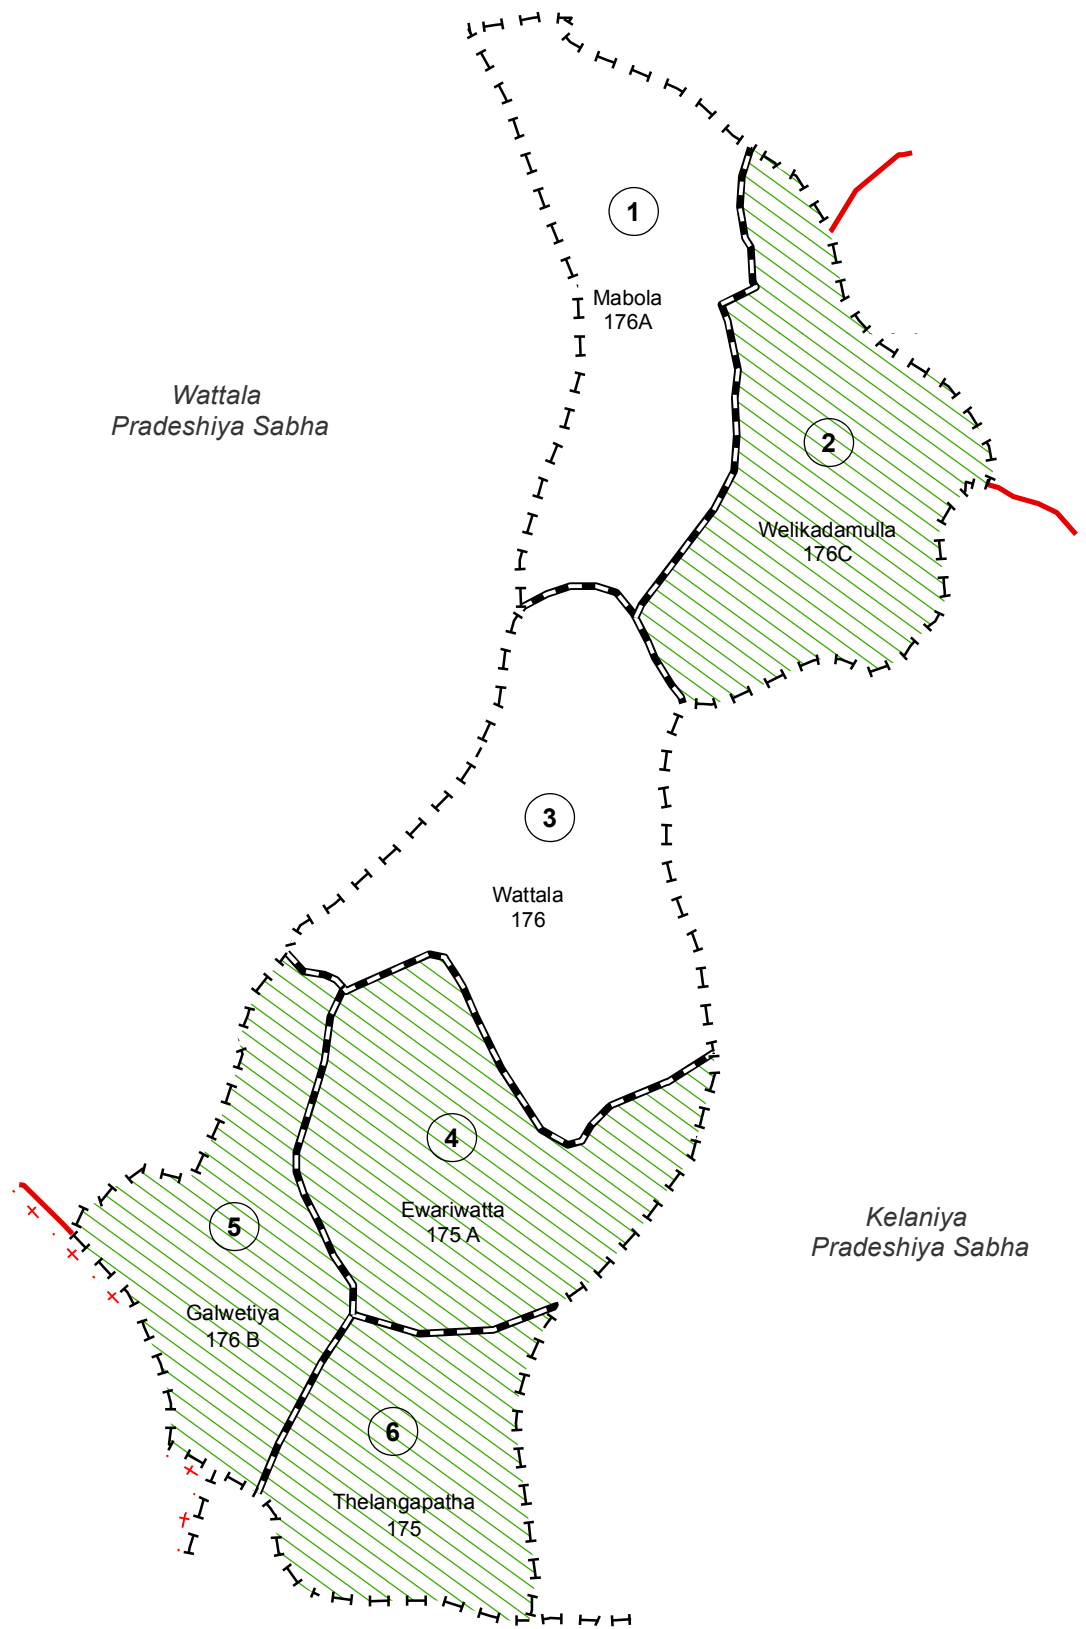

Ward Map of Wattala Mabola Urban Council - Gampaha District

Ref. No : NDC / 02 / 03

Wattala Mabola Urban Council

Wattala Mabola Urban Council

WARD No	WARD Name
1	Mabola
2	Welikadamulla
3	Wattala
4	Ewariwatta
5	Galwetiya
6	Thelangapatha

Legend

- + - - - + Province Boundary
- . + . . . - District Boundary
- . . . - DS Boundary
- . . . - GN Boundary
- - - - - Polling Division Boundary
- - - - - PS Boundary
- - - - - MC / UC Boundary
- - - - - Ward Boundary
- Multi Member Ward

Scale - 1:20,000

200000

100000