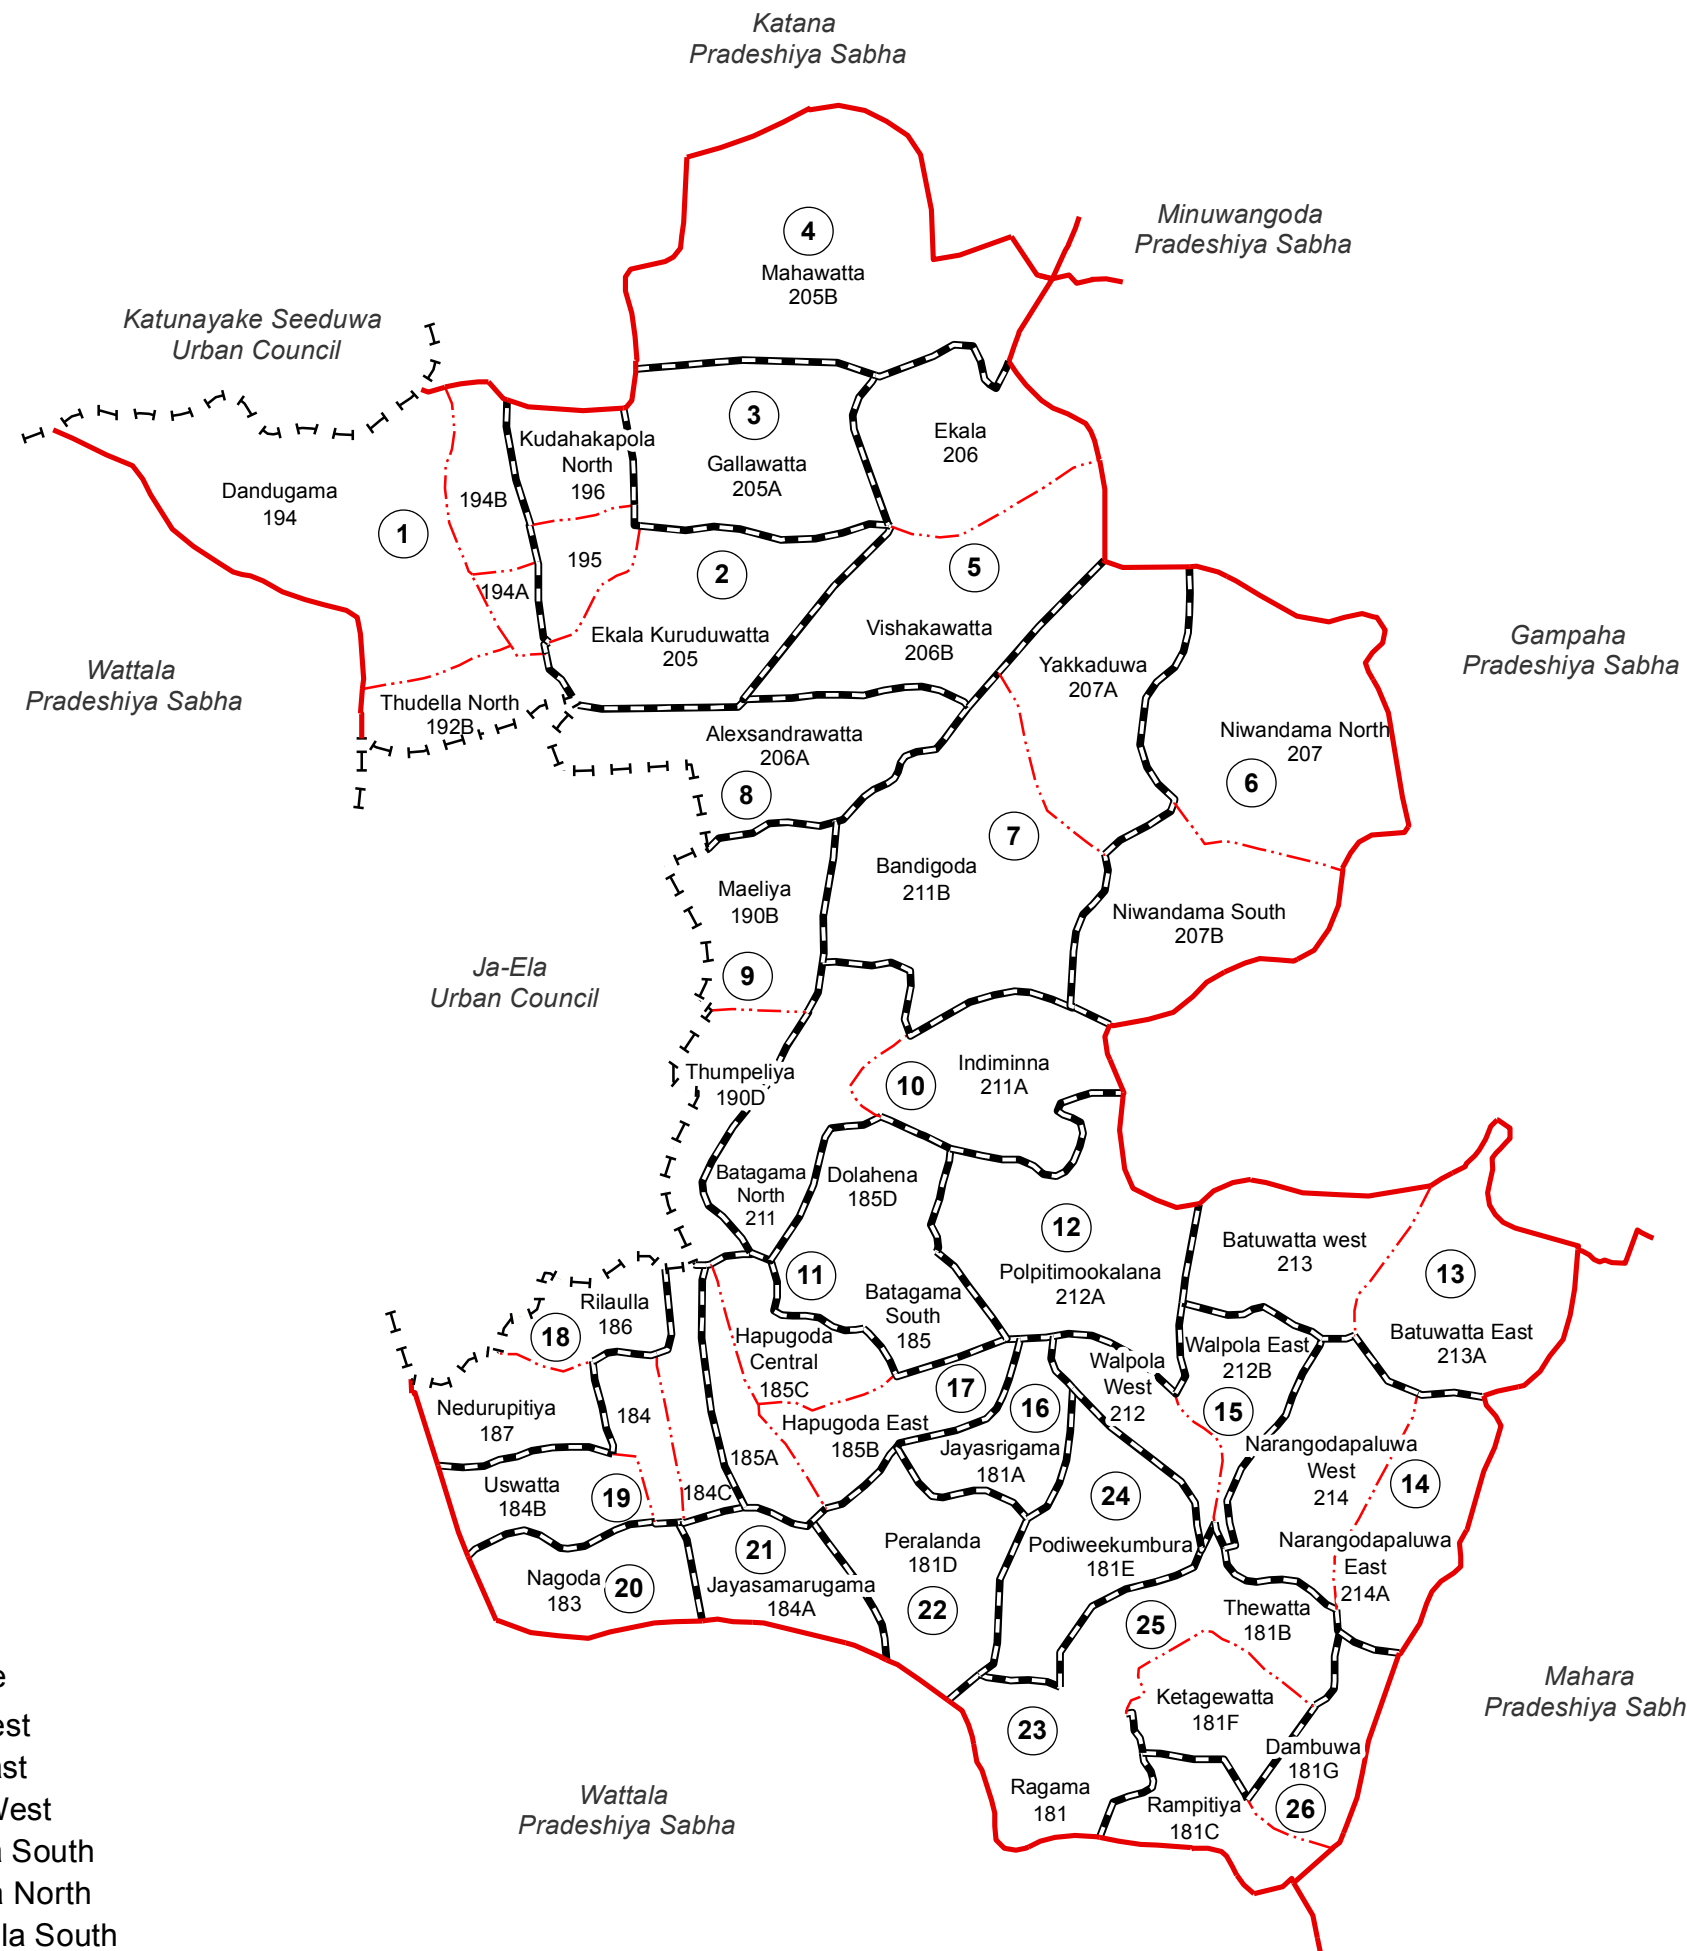

Ward Map of Ja-Ela Pradeshiya Sabha - Gampaha District

Ref. No : NDC / 02 / 15

Ja-Ela Pradeshiya Sabha

Ja-Ela Pradeshiya Sabha	
WARD No	WARD Name
1	Dandugama
2	Kudahakapola South
3	Gallawatta
4	Mahawatta
5	Ekala
6	Niwandama
7	Bandigoda
8	Alexendrawatta
9	Maeliya
10	Indiminna
11	Dolahena
12	Polpithimukalana
13	Batuwatta
14	Narangodapaluwa
15	Walpola
16	Jayasirigama
17	Hapugoda
18	Rilaula
19	Kandana
20	Nagoda
21	Jayasamarugama
22	Peralanda
23	Ragama
24	Podiweekumbura
25	Ketagewatta
26	Dambuwa

Legend

- + - - - + Province Boundary
- . - . - District Boundary
- . . . - DS Boundary
- - - - GN Boundary
- - - - - Polling Division Boundary
- — — — PS Boundary
- — — — MC / UC Boundary
- — — — Ward Boundary
- ▨▨▨▨ Multi Member Ward

Prepared by Survey Department of Sri Lanka
 Data Source:
 National Delimitation Committee for Local Authorities - 2013 / 2016
 Ministry of Local Government and Provincial Councils

GN No	GN Name
184	Kandana West
184C	Kandana East
185A	Hapugoda West
194A	Dehiyagatha South
194B	Dehiyagatha North
195	Kudahakapola South

Scale - 1:50,000

100000