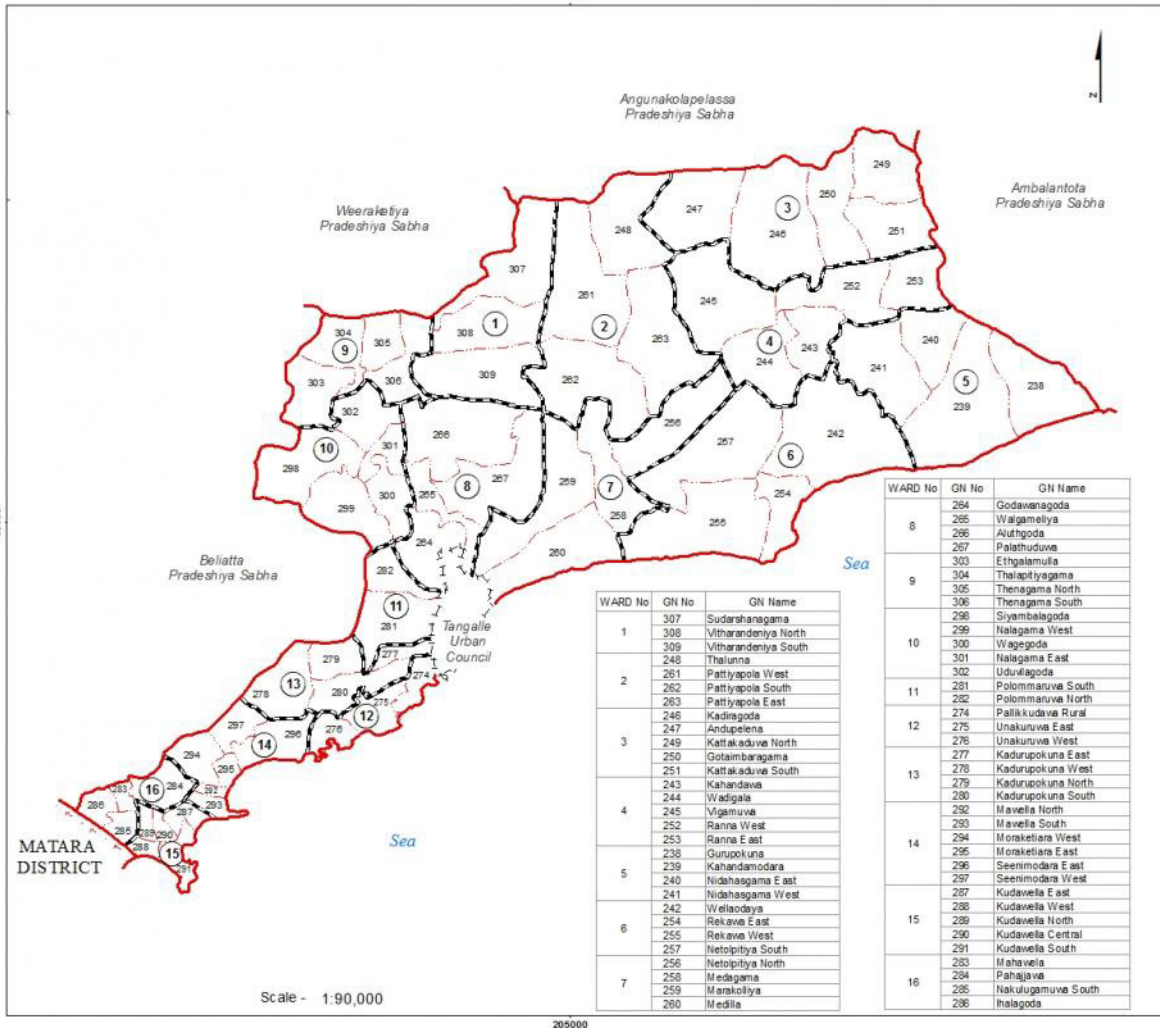

Ward Map of Tangalle Pradeshiya Sabha - Hambantota District

Ref. No : NDC / 09 / 06

Tangalle Pradeshiya Sabha	
WARD No	WARD Name
1	Vitharandeniya
2	Pattiyapola
3	Kattakaduwa
4	Ranna
5	Nidahagama
6	Rekawa
7	Netolpitiya
8	Walgameliya
9	Thenagama
10	Nalagama
11	Polommaruwa
12	Unakuruwa
13	Kadurupokuna
14	Seenimodara
15	Kudawella
16	Mahawella

WARD No	GN No	GN Name
8	264	Godawanagoda
	265	Walgameliya
	266	Aluthgoda
	267	Palathudawa
9	303	Ethgalemulla
	304	Thalagitiyagama
	305	Thenagama North
	306	Thenagama South
10	296	Siyambalgoda
	299	Nalagama West
	300	Walagoda
	301	Nalagama East
11	302	Uduvilagoda
	281	Polommaruwa South
	282	Polommaruwa North
	274	Palikkudawa Rural
12	275	Unakuruwa East
	276	Unakuruwa West
	277	Kadurupokuna East
	278	Kadurupokuna West
13	279	Kadurupokuna North
	280	Kadurupokuna South
	292	Mawella North
	293	Mawella South
14	294	Maraketiara West
	295	Maraketiara East
	296	Seenimodara East
	297	Seenimodara West
15	287	Kudawella East
	288	Kudawella West
	289	Kudawella North
	290	Kudawella Central
16	291	Kudawella South
	283	Mahawella
	284	Pahajawa
	285	Nakulugamuva South
286	Ihalagoda	

Legend

- ---+---+---+ Province Boundary
- - - - - District Boundary
- . - . - . DS Boundary
- - - - - GN Boundary
- - - - - Polling Division Boundary
- - - - - PS Boundary
- --- MC / UC Boundary
- --- Ward Boundary
- --- Multi Member Ward

Prepared by Survey Department of Sri Lanka

Data Source: National Delimitation Committee for Local Authorities - 2013/2016
Ministry of Local Government and Provincial Councils