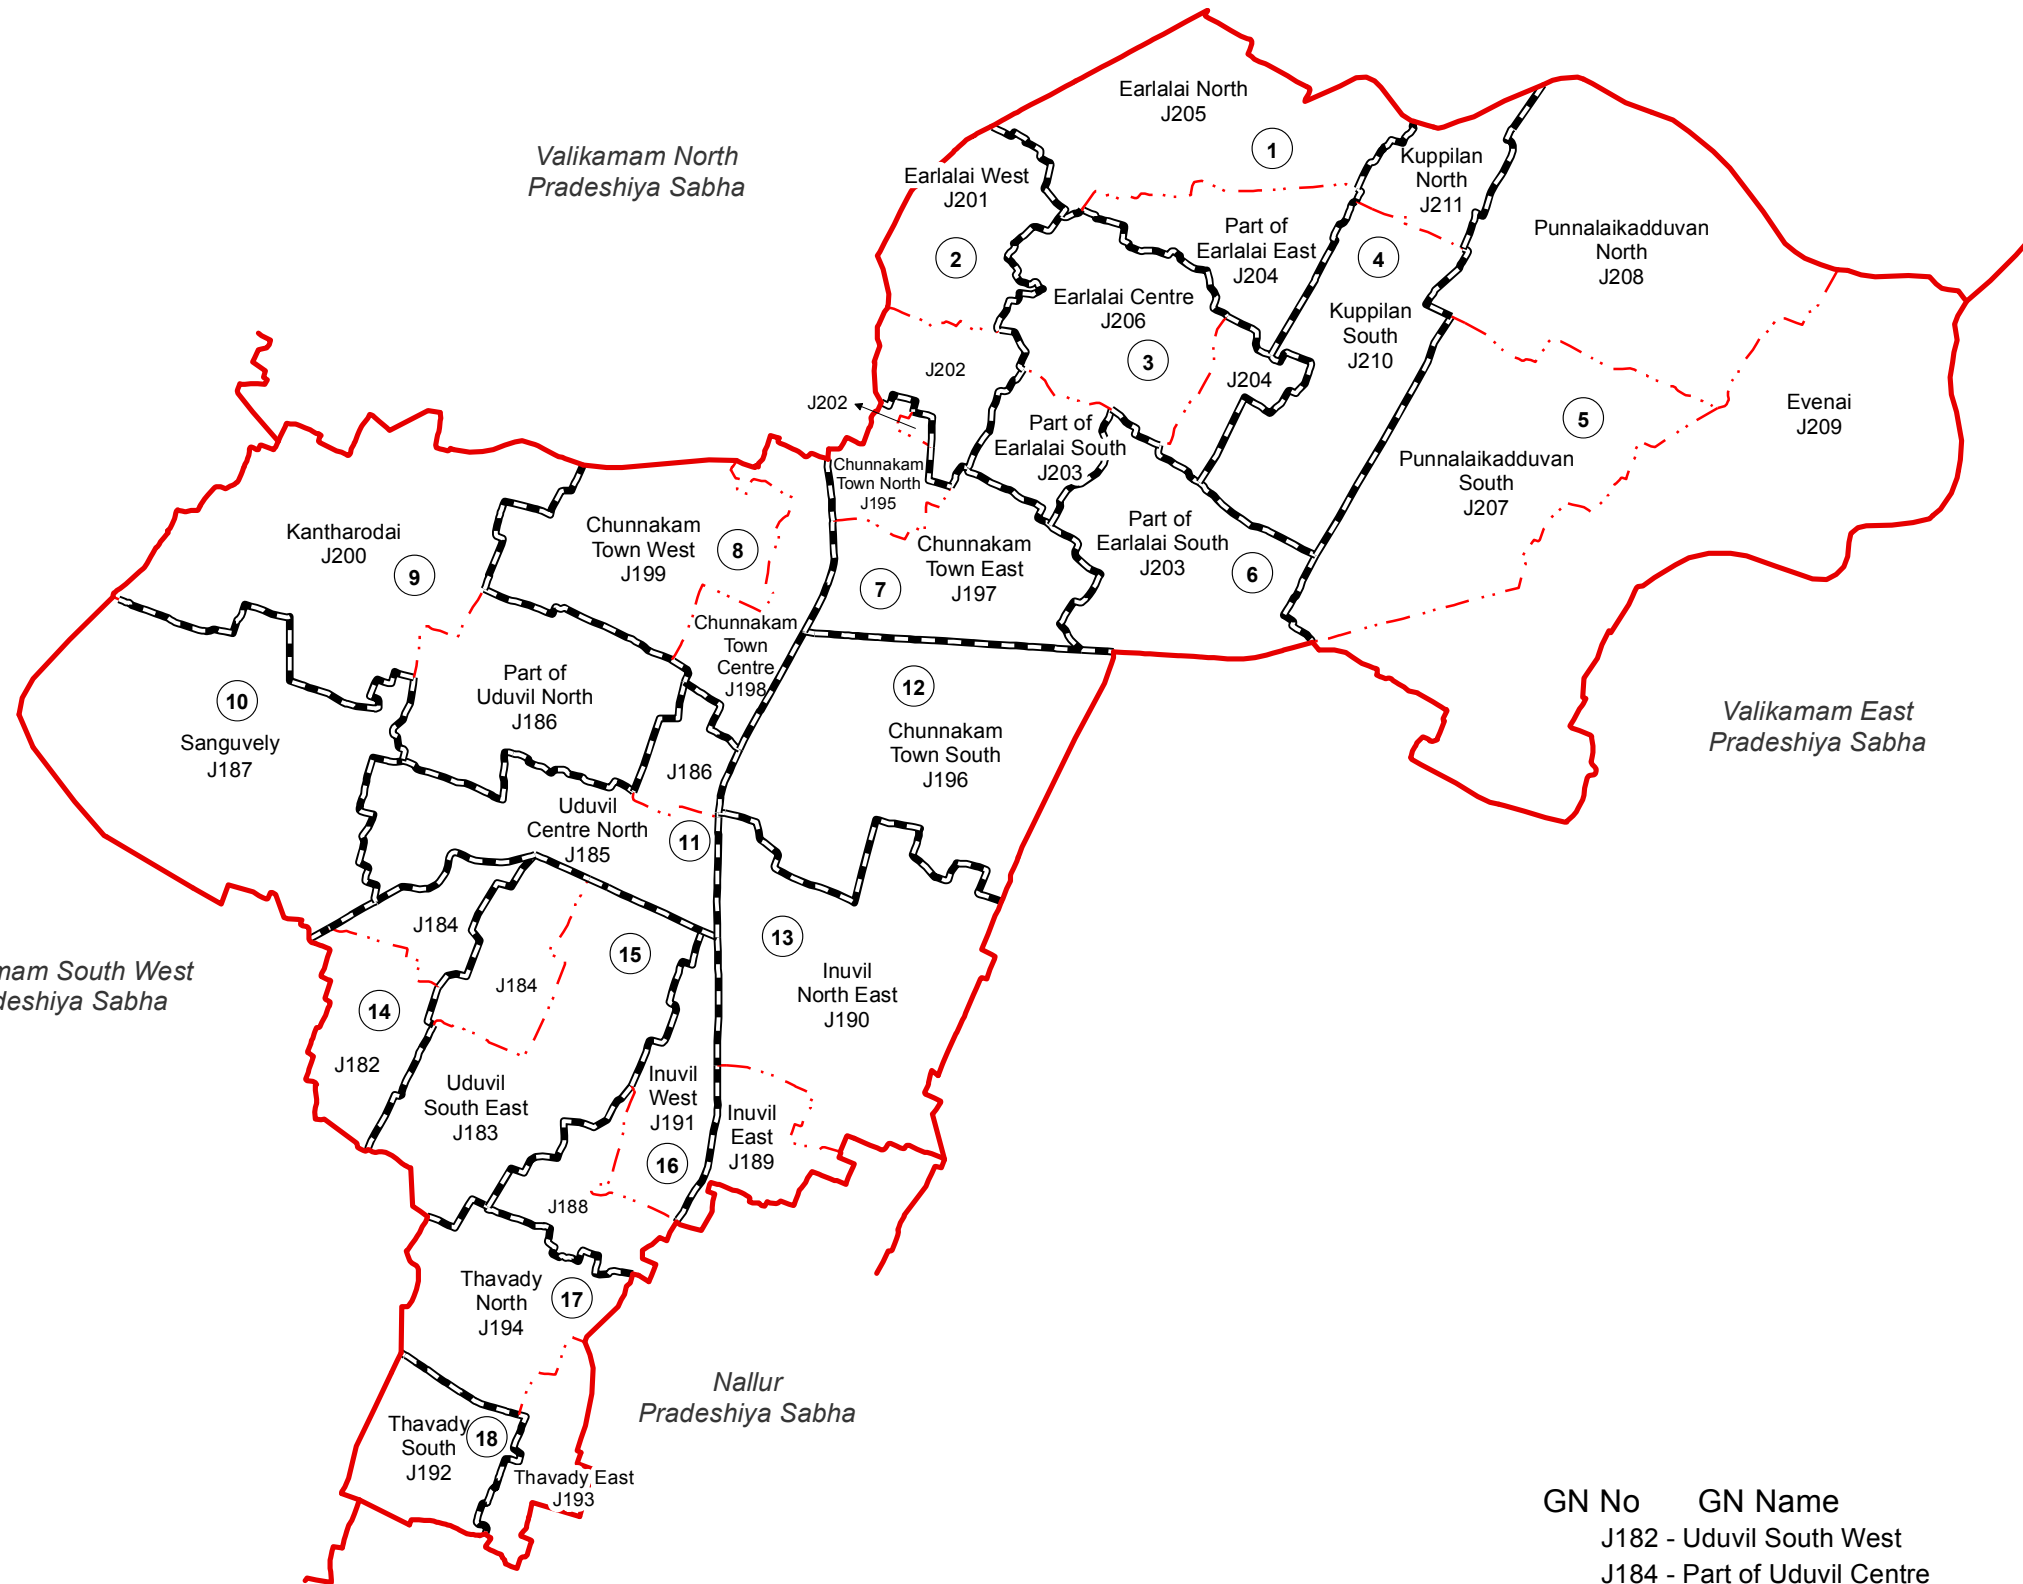

Ward Map of Valikamam South Pradeshiya Sabha - Jaffna District

Ref. No : NDC / 10 / 12

Valikamam South PS

Valikamam South Pradeshiya Sabha	
WARD No	WARD Name
1	Earlalai North,East
2	Earlalai West
3	Earlalai Centre
4	Kuppilan
5	Punnalaikadduvan
6	Earlalai South
7	Chunnakam East
8	Chunnakam West
9	Kantharodai
10	Sanguvely
11	Uduvil North
12	Chunnakam South
13	Inuvil East
14	Uduvil South
15	Uduvil South East
16	Inuvil West
17	Thavady North
18	Thavady South

GN No	GN Name
J182	Uduvil South West
J184	Part of Uduvil Centre
J186	Part of Uduvil North
J188	Inuvil South West
J202	Part of Earlalai South West
J204	Part of Earlalai East

Legend

- Province Boundary
- District Boundary
- DS Boundary
- GN Boundary
- Polling Division Boundary
- PS Boundary
- MC / UC Boundary
- Ward Boundary
- Multi Member Ward

Prepared by Survey Department of Sri Lanka

Data Source:
National Delimitation Committee for Local Authorities - 2013
Ministry of Local Government and Provincial Councils

500000

Scale - 1:40,000

120000