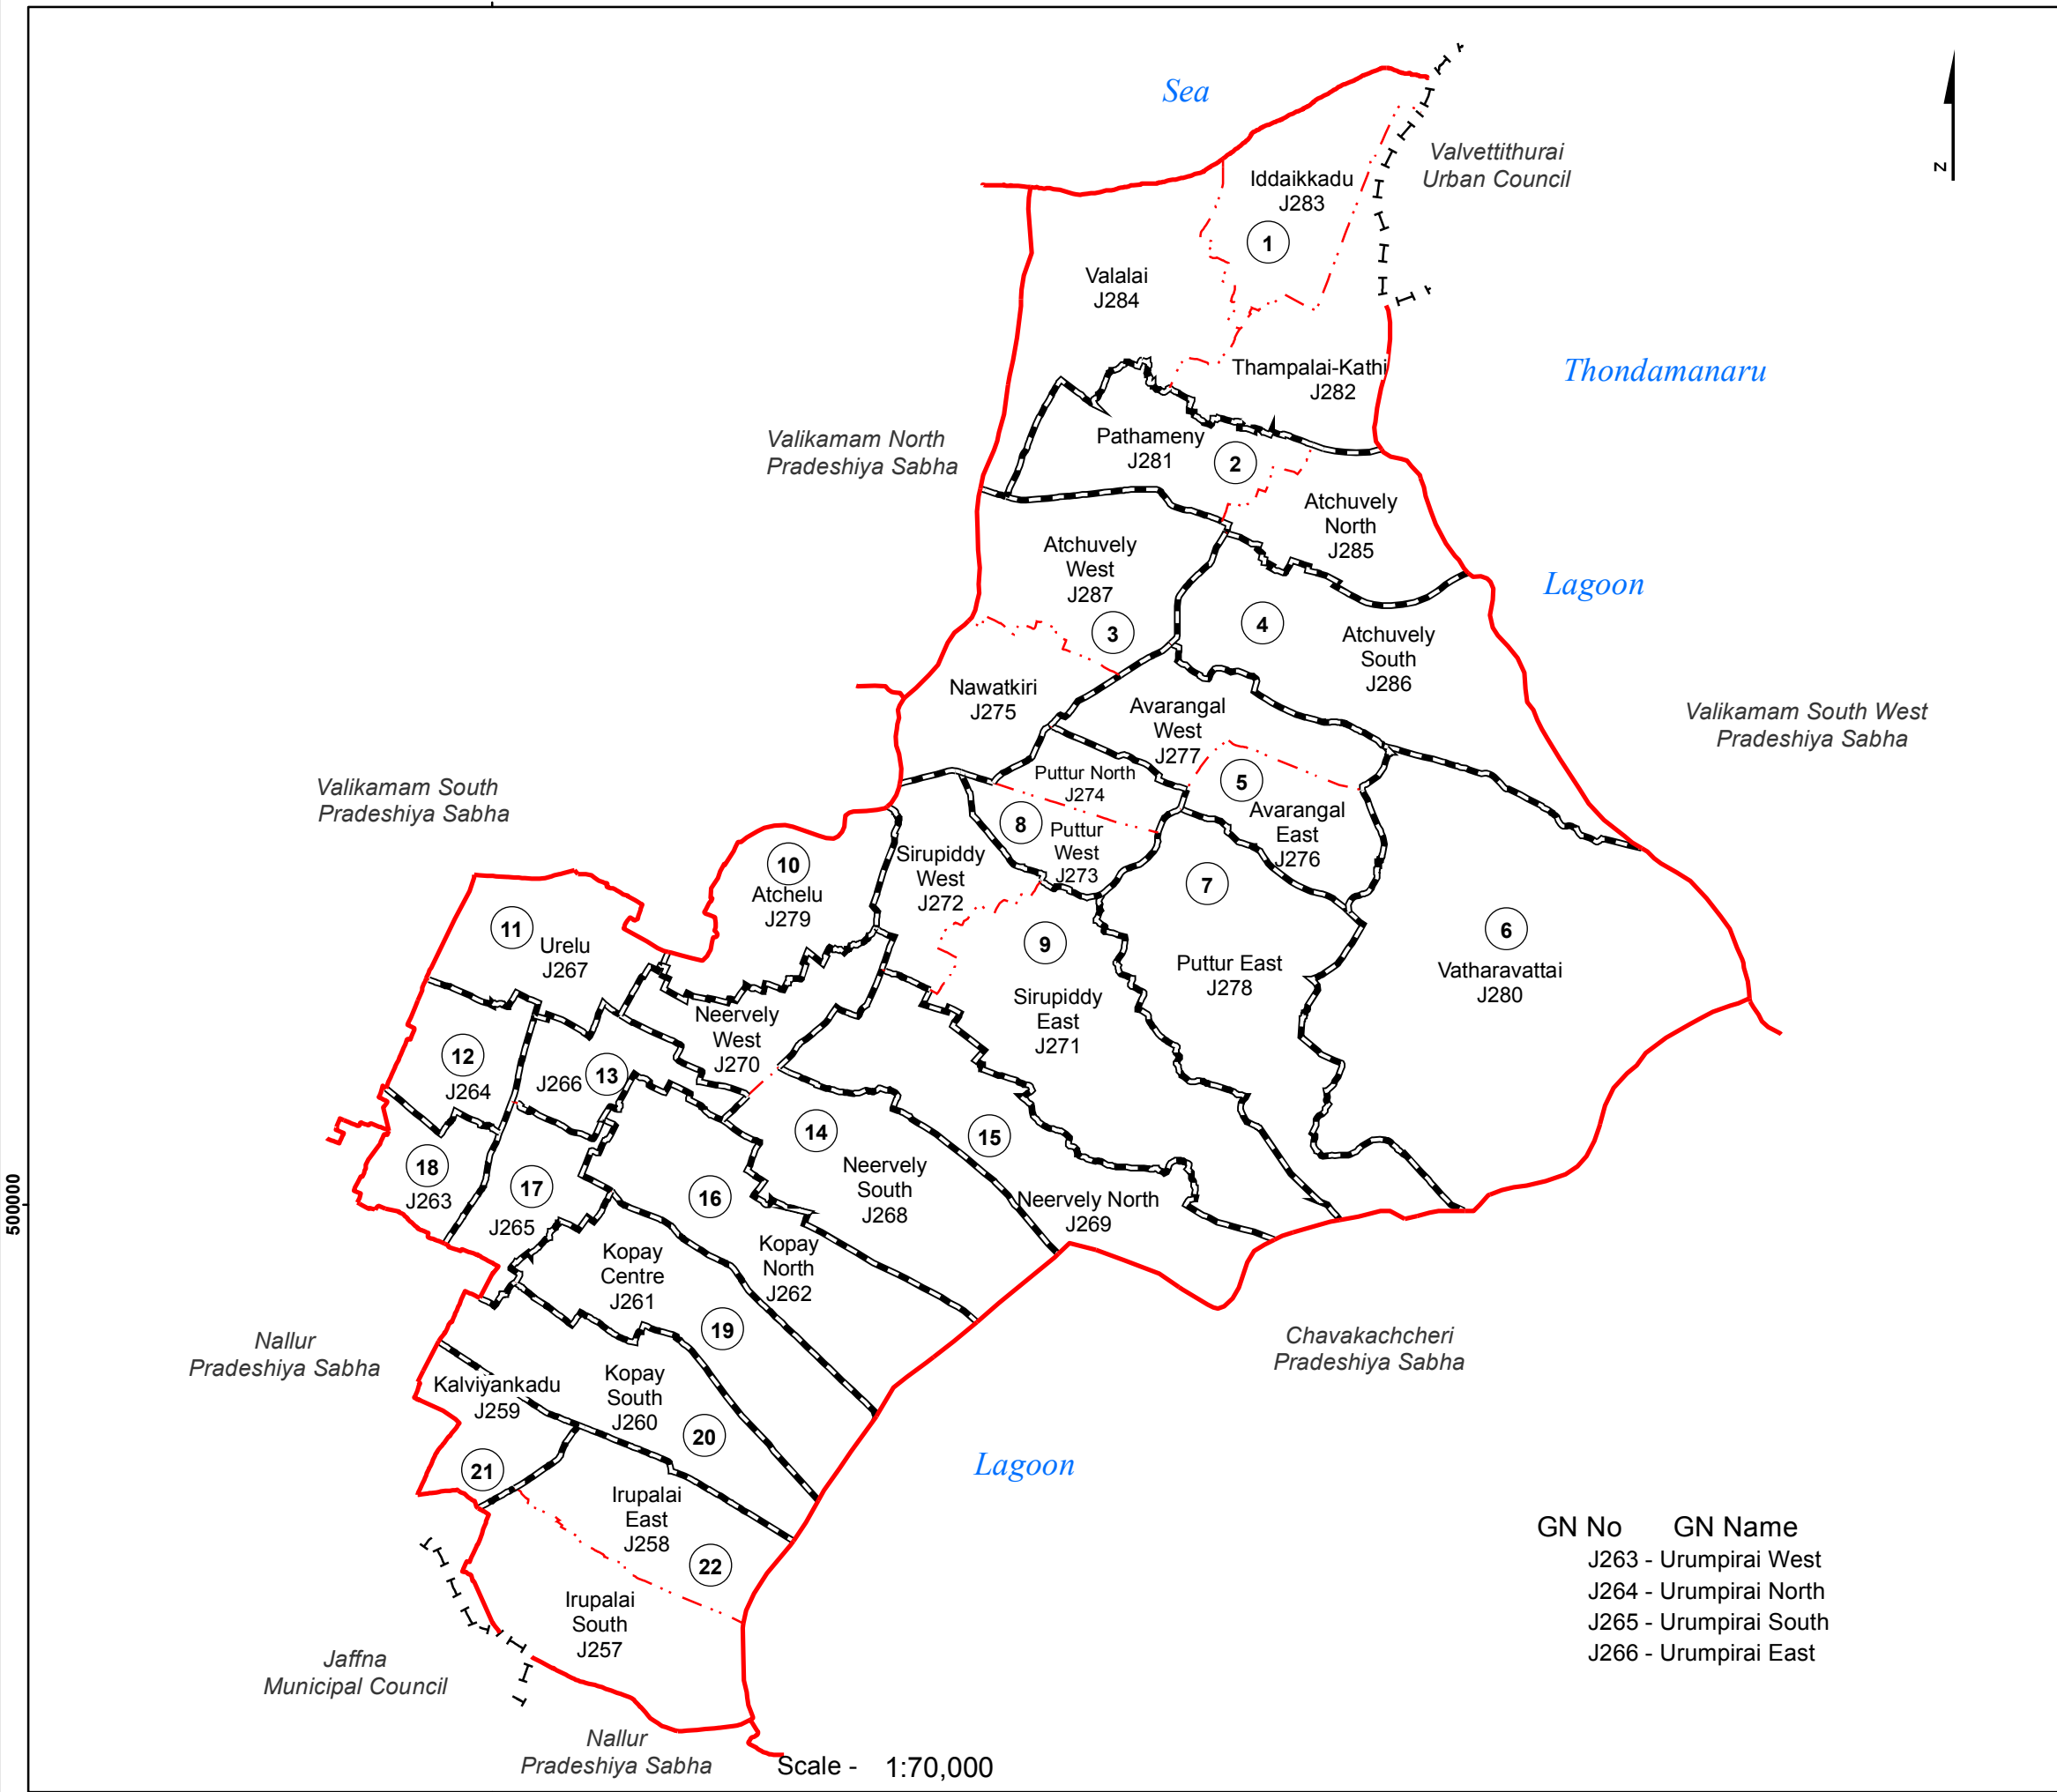

Ward Map of Valikamam East Pradeshiya Sabha - Jaffna District

Ref. No : NDC / 10 / 13

Valikamam East Pradeshiya Sabha	
WARD No	WARD Name
1	Valalai
2	Pathameny
3	Atchuvvely West
4	Atchuvvely South
5	Avarangal
6	Vatharavattai
7	Puttur East
8	Puttur West
9	Sirupiddy
10	Atchelu
11	Urelu
12	Urumpirai North
13	Urumpirai East
14	Neervely
15	Neervely North
16	Kopay North
17	Urumpirai South
18	Urumpirai West
19	Kopay Centre
20	Kopay South
21	Kalviyankadu
22	Irupalai

Legend

- + - - + Province Boundary
- . + . + District Boundary
- . . - DS Boundary
- . . - GN Boundary
- - ● - ● - ● - Polling Division Boundary
- PS Boundary
- — — — MC / UC Boundary
- — — — Ward Boundary
- ▨ Multi Member Ward

GN No GN Name
 J263 - Urumpirai West
 J264 - Urumpirai North
 J265 - Urumpirai South
 J266 - Urumpirai East

Prepared by Survey Department of Sri Lanka

Data Source:
 National Delimitation Committee for Local Authorities - 2013 / 2016
 Ministry of Local Government and Provincial Councils

Scale - 1:70,000

120000

500000