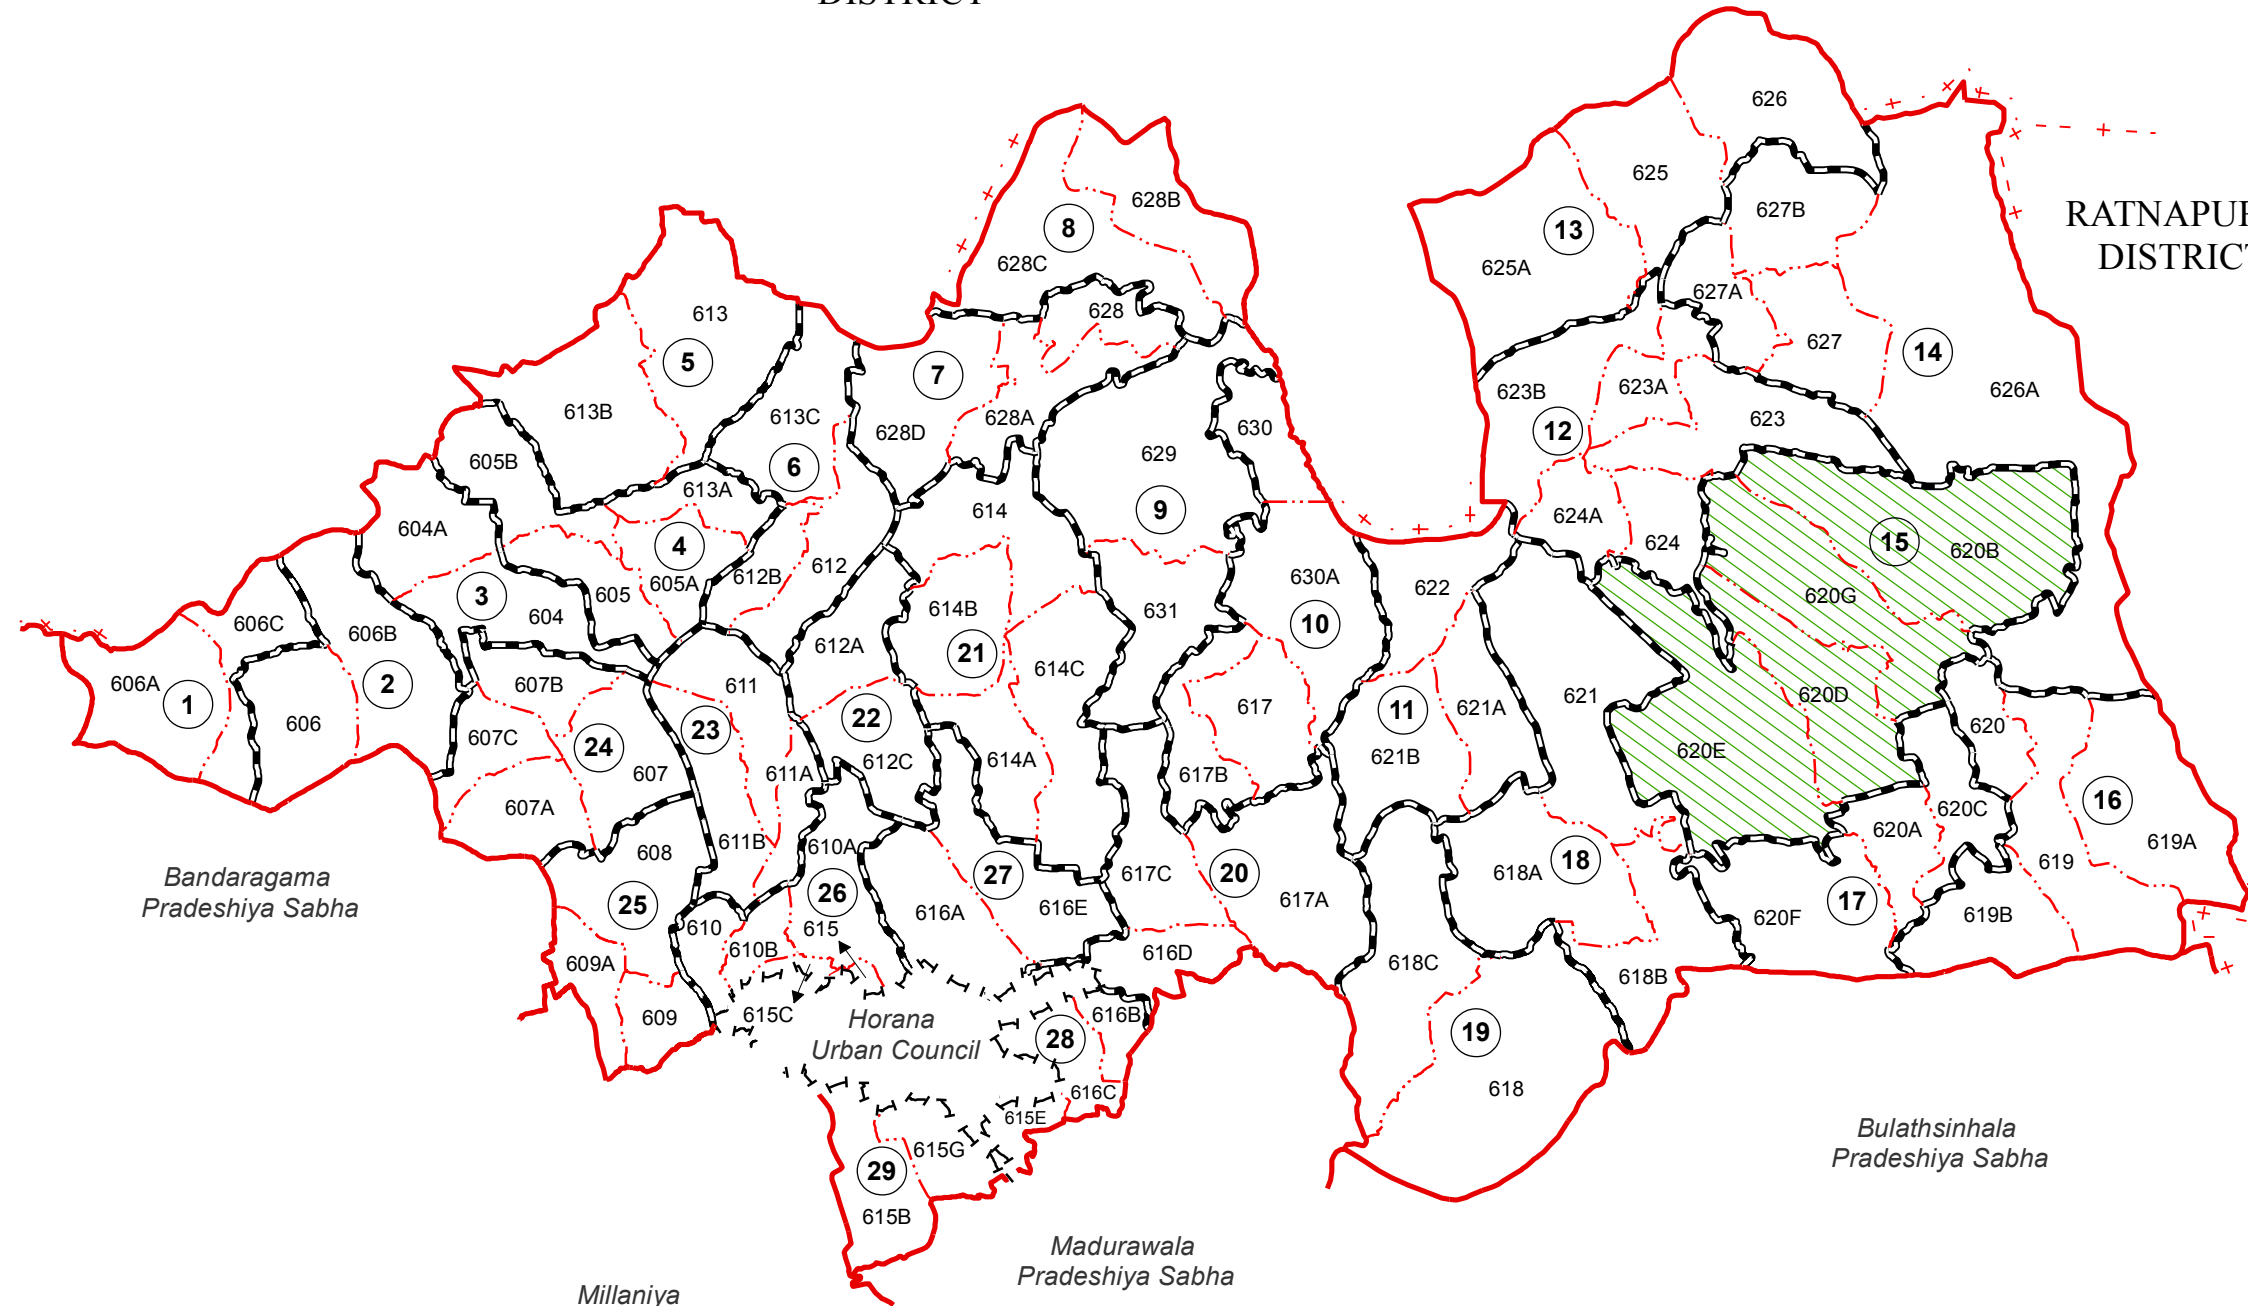

Ward Map of Horana Pradeshiya Sabha - Kalutara District

Ref. No : NDC / 03 / 07

Horana Pradeshiya Sabha

COLOMBO DISTRICT

RATNAPURA DISTRICT

180000

Horana Pradeshiya Sabha	
WARD No	WARD Name
1	Halapitiya
2	Godigamuwa
3	Palannoruwa
4	Oluboduwa
5	Thalagala
6	Kahatapitiya
7	Millewa
8	Kotigamgoda
9	Kindelpitiya
10	Meewanapalana
11	Pelpitigoda
12	Handapangoda
13	Arakawila
14	Kurana
15	Maha Ingiriya
16	Urugala
17	Ingiriya
18	Maputugala
19	Wagawatte
20	Gurugoda
21	Uduwa
22	Kananwila
23	Batuwita
24	Kubuka
25	Pokunuwita
26	Kulupana
27	Midellamulahena
28	Narthanagala
29	Wewala

Legend

- + - - - + Province Boundary
- . + District Boundary
- DS Boundary
- GN Boundary
- - - - - Polling Division Boundary
- PS Boundary
- |—|—| MC / UC Boundary
- Ward Boundary
- ▨▨▨ Multi Member Ward

Prepared by Survey Department of Sri Lanka

Data Source:
National Delimitation Committee for Local Authorities - 2013 / 2016
Ministry of Local Government and Provincial Councils

Scale - 1:90,000

120000