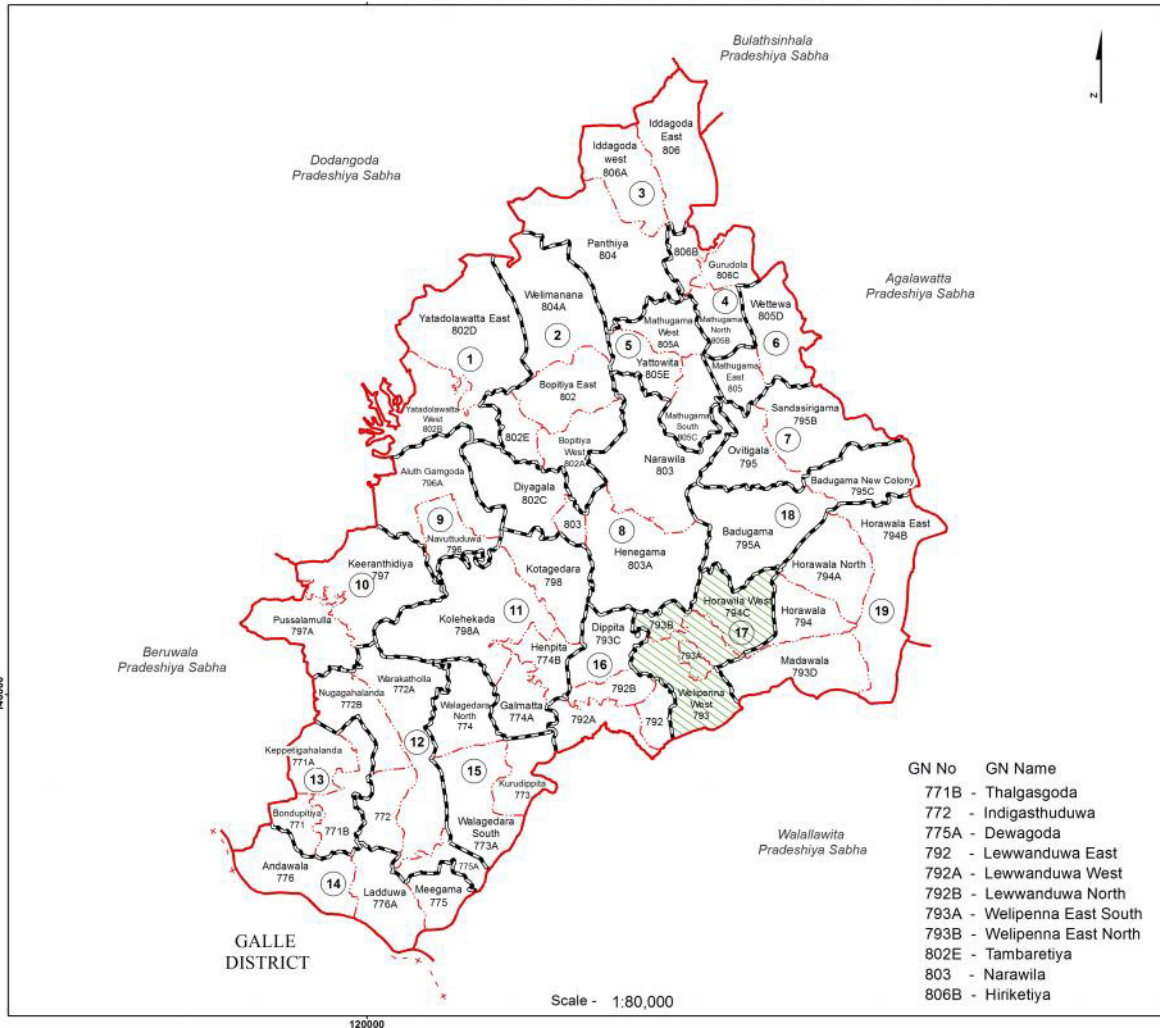

Ward Map of Mathugama Pradeshiya Sabha - Kalutara District

Ref. No : NDC / 03 / 10

Mathugama Pradeshiya Sabha

WARD No	WARD Name
1	Yatadolawatta
2	Bopitiya
3	Panthiya
4	Mathugama North
5	Mathugama West
6	Mathugama East
7	Ovitigala
8	Narawila
9	Aluth Gamgoda
10	Keeranthidiya
11	Kotagedara
12	Indigasthuduwa
13	Bondupitiya
14	Meegama - Andawala
15	Walagedara - Kurudippita
16	Lewwanduwa
17	Welipenna
18	Badugama
19	Horawala

- GN No GN Name**
- 771B - Thalgasgoda
 - 772 - Indigasthuduwa
 - 775A - Dewagoda
 - 792 - Lewwanduwa East
 - 792A - Lewwanduwa West
 - 792B - Lewwanduwa North
 - 793A - Welipenna East South
 - 793B - Welipenna East North
 - 802E - Tambaretiya
 - 803 - Narawila
 - 806B - Hiriketiya

Legend

- Province Boundary
- District Boundary
- DS Boundary
- GN Boundary
- Polling Division Boundary
- PS Boundary
- MC / UC Boundary
- Ward Boundary
- Multi Member Ward

Prepared by Survey Department of Sri Lanka
 Data Source:
 National Delimitation Committee for Local Authorities - 2013 / 2016
 Ministry of Local Government and Provincial Councils

140000

GALE DISTRICT

Scale - 1:80,000

120000