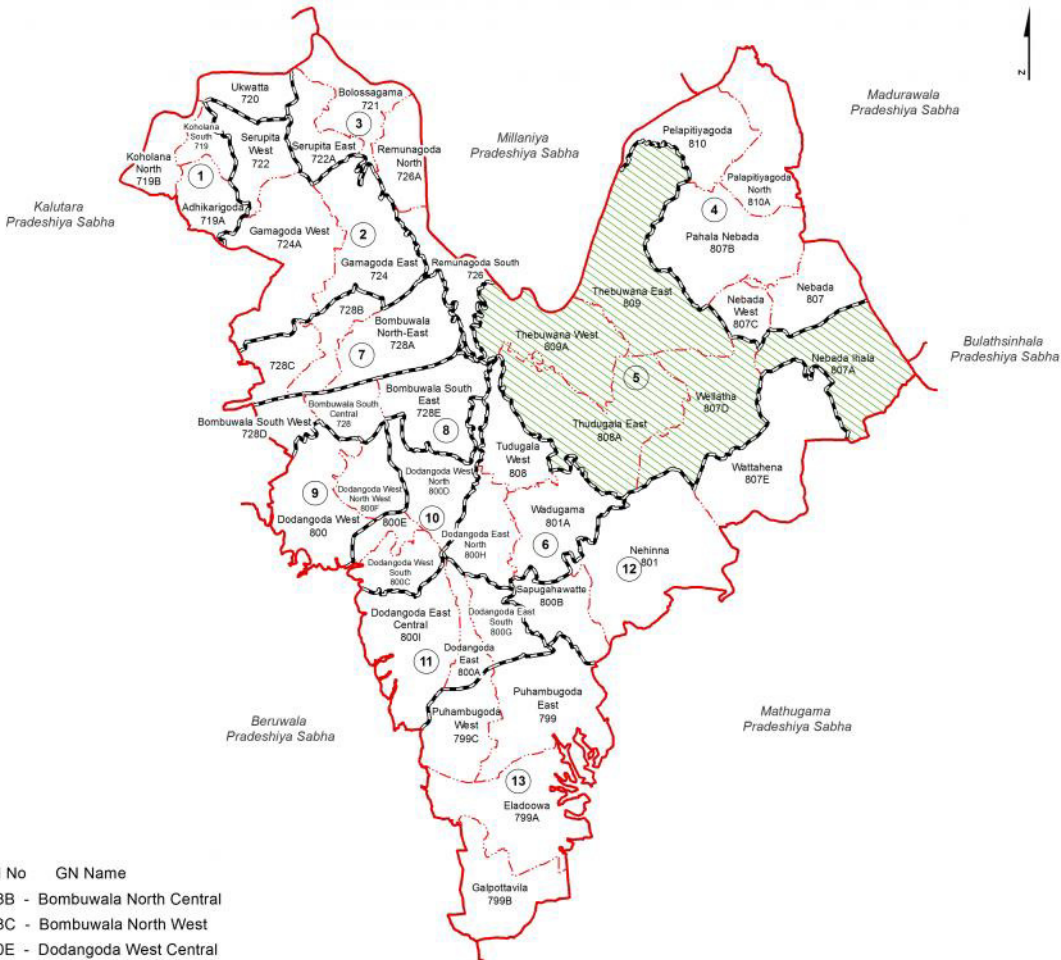

Ward Map of Dodangoda Pradeshiya Sabha - Kalutara District

Ref. No : NDC / 03 / 11

160000

GN No GN Name
 728B - Bombuwala North Central
 728C - Bombuwala North West
 800E - Dodangoda West Central

Scale - 1:70,000

120000

Dodangoda Pradeshiya Sabha

WARD No	WARD Name
1	Koholana
2	Gamagoda
3	Remunagoda
4	Nebada
5	Wellatha - Thebuwana
6	Thudugala
7	Bombuwala North
8	Bombuwala South
9	Dodangoda West
10	Dodangoda West - North
11	Dodangoda East
12	Nehinna
13	Puhambugoda

Legend

- Province Boundary
- District Boundary
- DS Boundary
- GN Boundary
- Polling Division Boundary
- PS Boundary
- MC / UC Boundary
- Ward Boundary
- Multi Member Ward

Prepared by Survey Department of Sri Lanka
 Data Source:
 National Delimitation Committee for Local Authorities - 2013 / 2016
 Ministry of Local Government and Provincial Councils