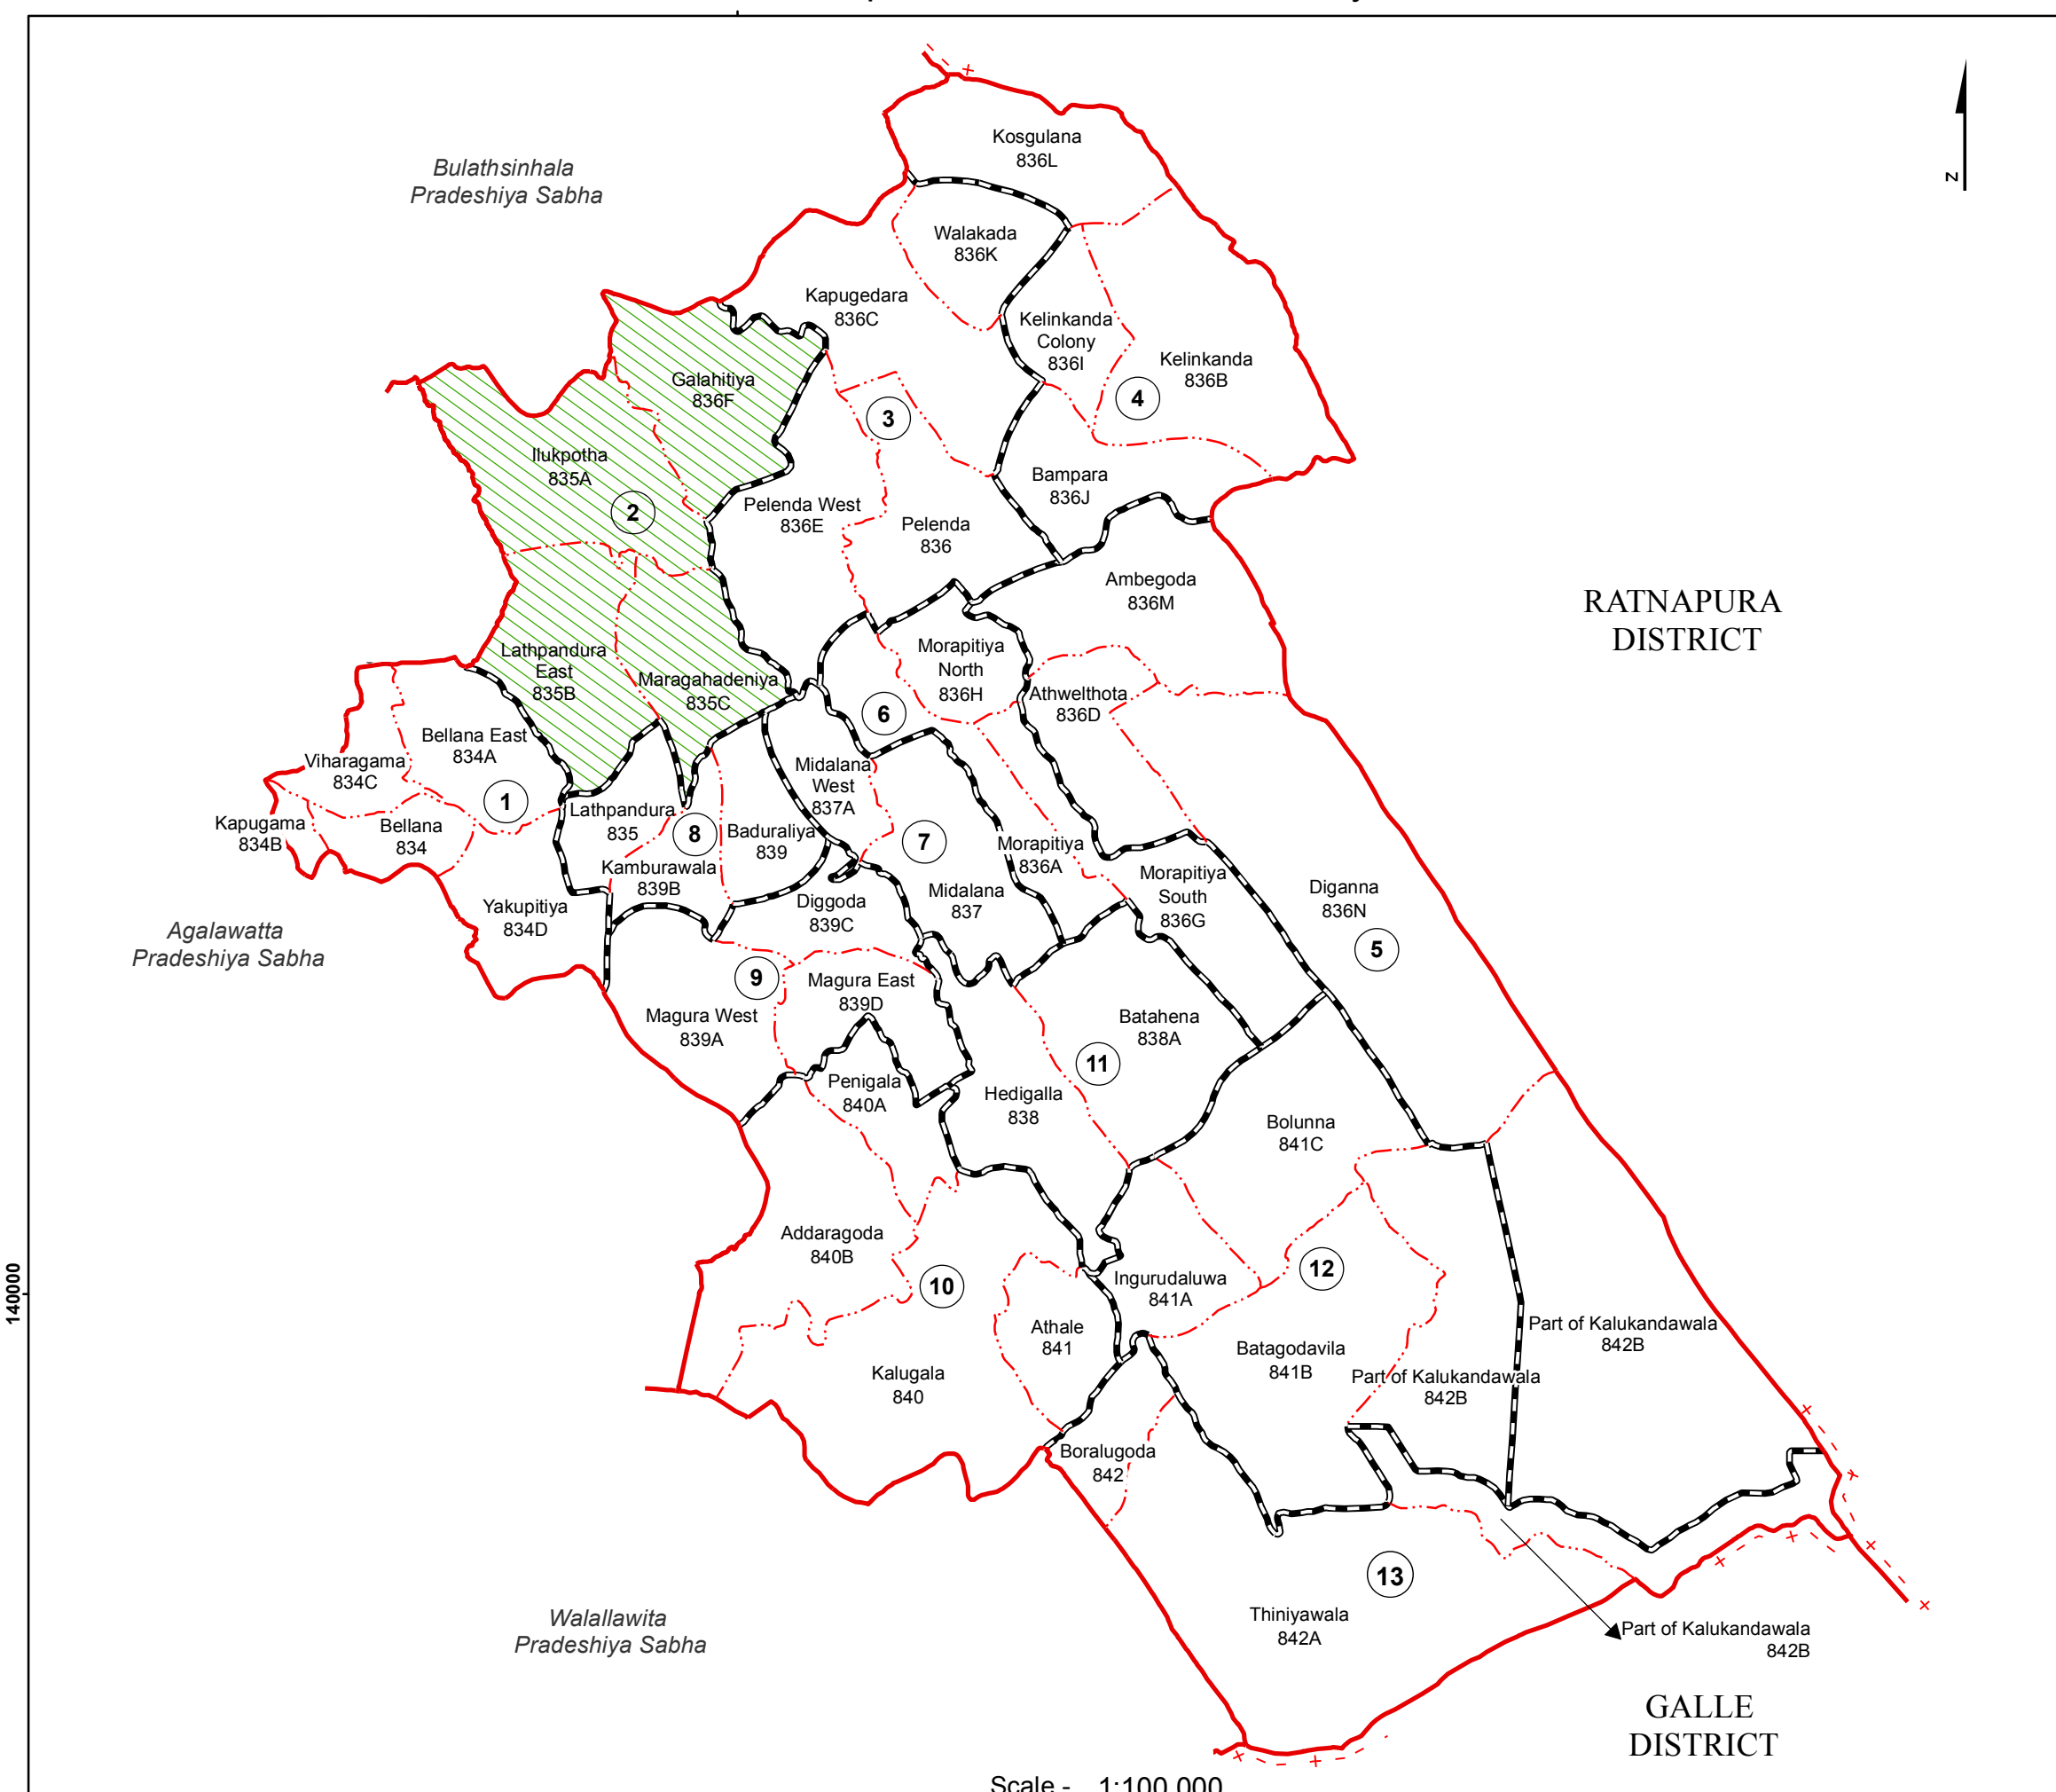

# Ward Map of Palindanuwara Pradeshiya Sabha - Kalutara District

Ref. No : NDC / 03 / 14

Palindanuwara Pradeshiya Sabha

Palindanuwara Pradeshiya Sabha

WARD No	WARD Name
1	Bellana
2	Ilukpotha
3	Pelenda
4	Kelinkanda
5	Athwelthota
6	Morapitiya
7	Midalana
8	Baduraliya
9	Magura
10	Athale
11	Hedigalla
12	Ingurudaluwa
13	Boralugoda

RATNAPURA DISTRICT

GALLE DISTRICT

**Legend**

- + - - - + Province Boundary
- . - . - District Boundary
- . . . - DS Boundary
- - - - GN Boundary
- - - - - Polling Division Boundary
- - - - - PS Boundary
- - - - - MC / UC Boundary
- - - - - Ward Boundary
- ▨ Multi Member Ward

Prepared by Survey Department of Sri Lanka

Data Source:  
National Delimitation Committee for Local Authorities - 2013  
Ministry of Local Government and Provincial Councils

Scale - 1:100,000

140000

140000