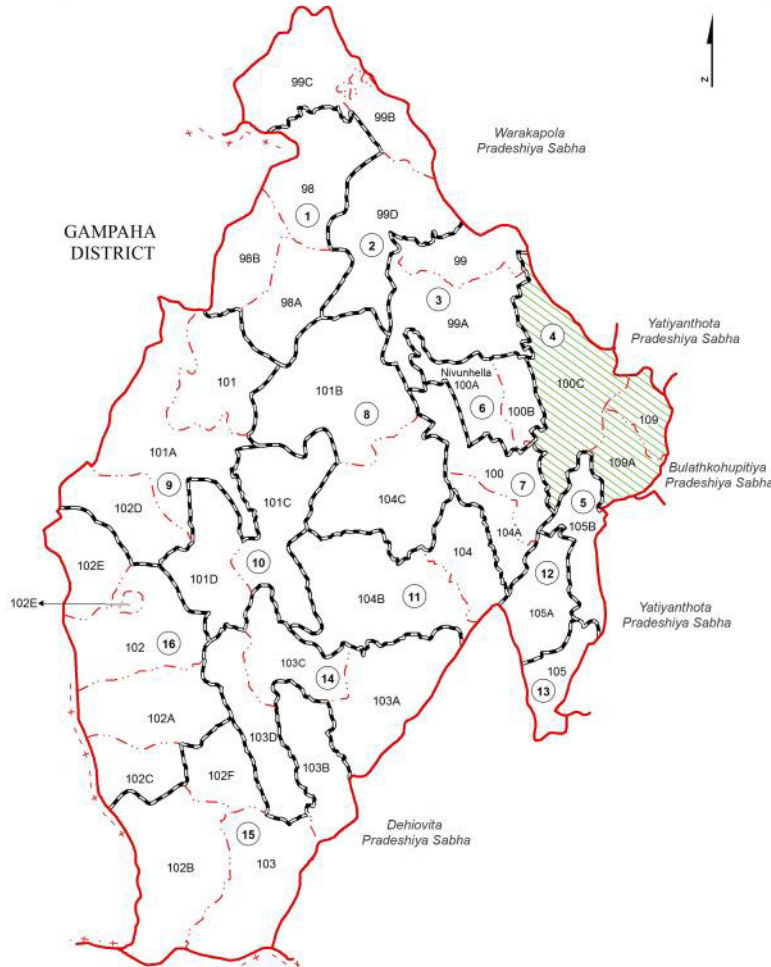

Ward Map of Ruwanwella Pradeshiya Sabha - Kegalle District

Ref. No : NDC / 25 / 10

Ward No	GN No	GN Name
1	98	Walgampatha
	98A	Lenagala
	98B	Mahakanda
2	99B	Galapitamada
	99C	Dunumala
	99D	Kadigamuwa
3	99	Lewangama North
	99A	Lewangama South
4	100C	Pethangoda
	109	Kannattota
	109A	Gonaramba
5	105B	Doranuwa
	100A	Nivunhella
6	100B	Siyambalawala
	100	Imbulana
7	104A	Bopeththa
	101B	Morathota
8	104C	Dannoruwa
	101	Waharaka
	101A	Daluwalana
9	102D	Puranpotta
	101C	Wahakula
10	101D	Indurana
	104	Morawatta
11	104B	Mahalla
	105A	Ruwanwella
12	105	Wendala
	103A	Moraliya
14	103C	Gonagala North
	103D	Gonagala West
	102B	Pallekanugala
15	102F	Mahadeniya
	103	Medagoda
	103B	Mapitigama
16	102	Amithirigala North
	102A	Amithirigala South
	102C	Udakanugala
	102E	Batuvita

**Ruwanwella Pradeshiya Sabha**

WARD No	WARD Name
1	Mahakanda
2	Galapitamada
3	Lewangama
4	Pethangoda
5	Doranuwa
6	Siyambalawala
7	Bopeththa
8	Dannoruwa
9	Waharaka
10	Wahakula
11	Morawaththa
12	Ruwanwella
13	Wendala
14	Moraliya
15	Medagoda
16	Amithirigala

**Legend**

- Province Boundary
- District Boundary
- DS Boundary
- GN Boundary
- Polling Division Boundary
- PS Boundary
- MC / UC Boundary
- Ward Boundary
- Multi Member Ward

Prepared by Survey Department of Sri Lanka  
 Data Source: National Delimitation Committee for Local Authorities - 2013 / 2016  
 Ministry of Local Government and Provincial Councils

Scale - 1:80,000

2009000

140000