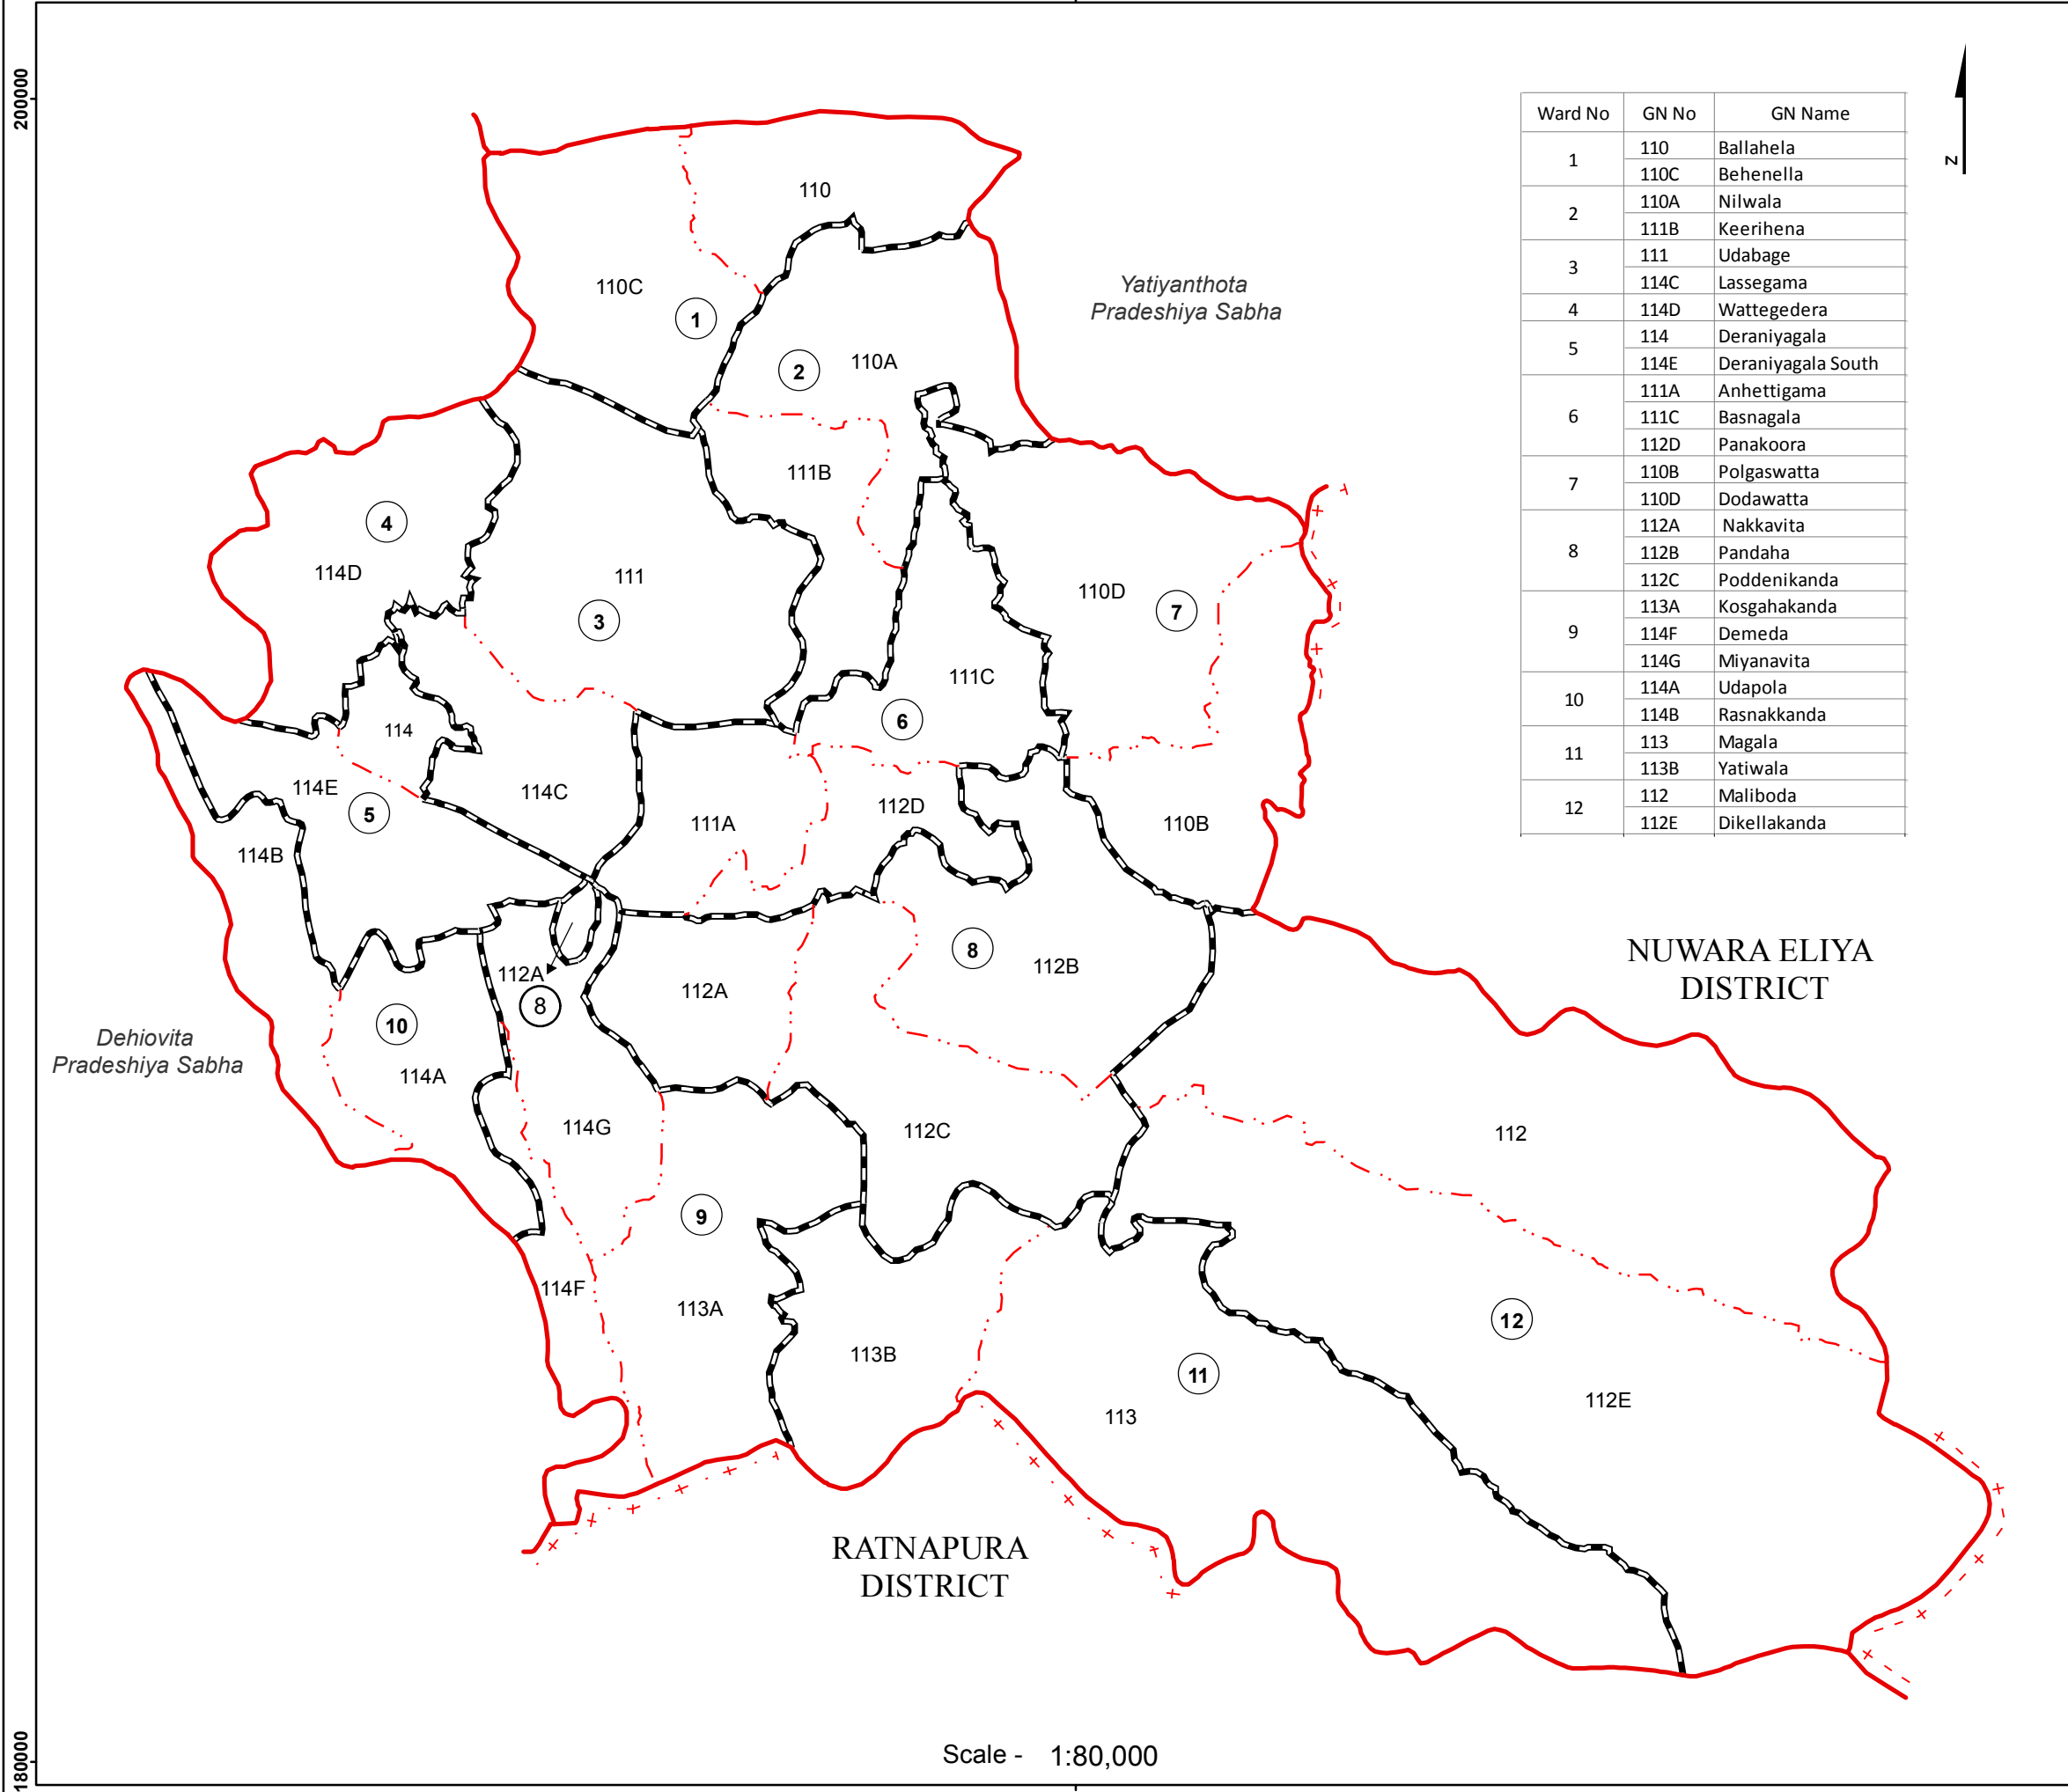

Ward Map of Deraniyagala Pradeshiya Sabha - Kegalle District

Ref. No : NDC / 25 / 11

Ward No	GN No	GN Name
1	110	Ballahela
	110C	Behenella
2	110A	Nilwala
	111B	Keerihena
3	111	Udabage
	114C	Lassegama
4	114D	Wattegedera
	114	Deraniyagala
5	114E	Deraniyagala South
	111A	Anhettigama
6	111C	Basnagala
	112D	Panakoora
7	110B	Polgaswatta
	110D	Dodawatta
8	112A	Nakkavita
	112B	Pandaha
9	112C	Poddenikanda
	113A	Kosgahakanda
10	114F	Demeda
	114G	Miyanavita
11	114A	Udapola
	114B	Rasnakkanda
12	113	Magala
	113B	Yatiwala
	112	Maliboda
	112E	Dikellakanda

Deraniyagala Pradeshiya Sabha

WARD No	WARD Name
1	Ballahela
2	Keerihena
3	Udabage
4	Wattegedara
5	Deraniyagala
6	Basnagala
7	Polgaswatta
8	Poddenikanda
9	Miyanavita
10	Udapola
11	Magala
12	Dikellakanda

Legend

- + - - - + Province Boundary
- · · · · District Boundary
- · · · · - DS Boundary
- · · · · - GN Boundary
- · — · — Polling Division Boundary
- — — — — PS Boundary
- — — — — MC / UC Boundary
- — — — — Ward Boundary
- ▨ ▨ ▨ ▨ Multi Member Ward

Prepared by Survey Department of Sri Lanka

Data Source:
National Delimitation Committee for Local Authorities - 2013 / 2016
Ministry of Local Government and Provincial Councils

Scale - 1:80,000

160000

200000