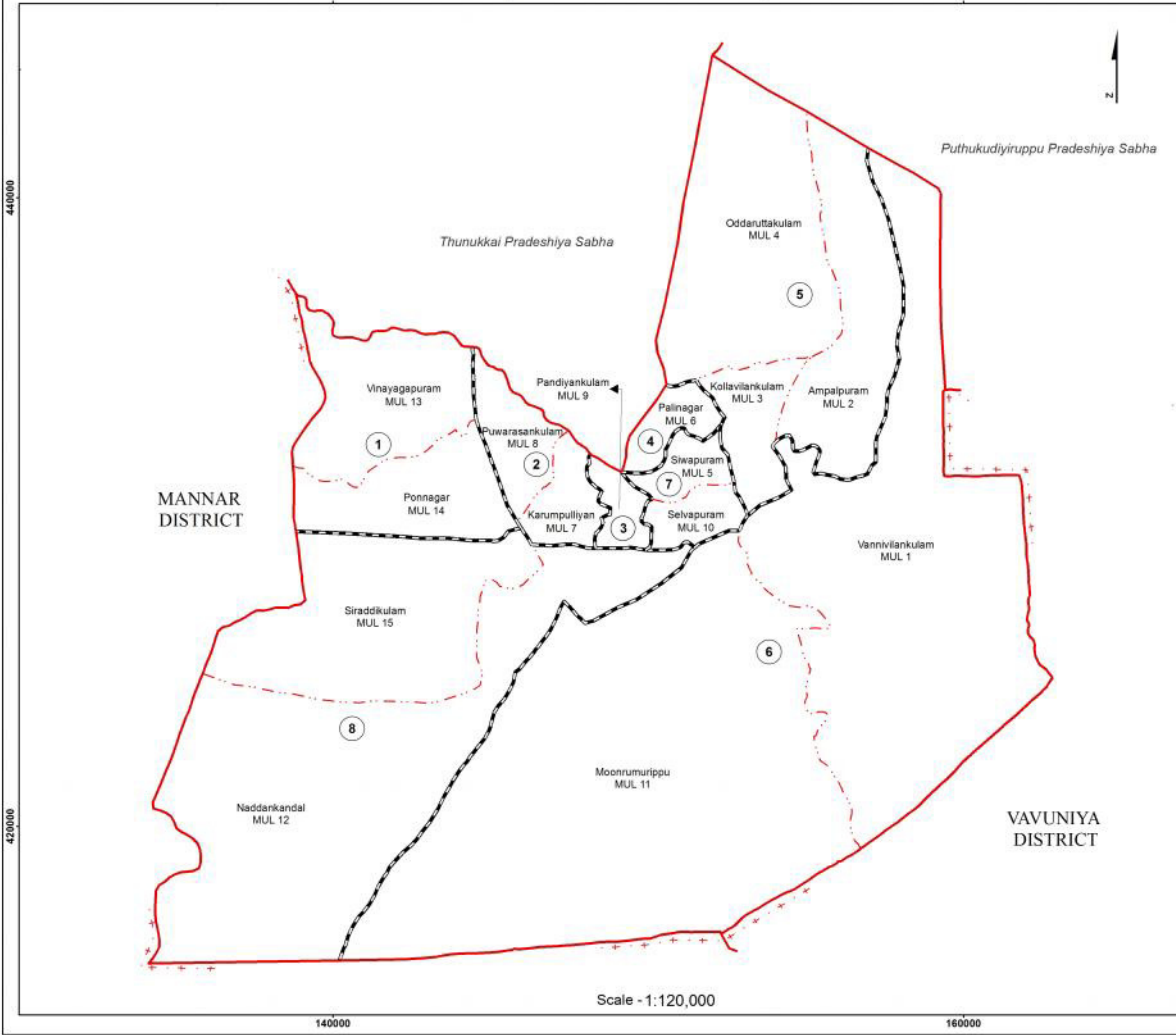

Ward Map of Manthai East Pradeshiya Sabha - Mullaitivu District

Ref. No : NDC /14 / 01

**Manthai East Pradeshiya Sabha**

Ward No	Ward Name
1	Vinayagapuram
2	Karumpulliyian
3	Pandiyankulam
4	Palinagar
5	Oddaruttakulam
6	Panankamam
7	Selvapuram
8	Naddankandal

**Legend**

- Province Boundary
- District Boundary
- DS Boundary
- GN Boundary
- Polling Division Boundary
- PS Boundary
- MC / UC Boundary
- Ward Boundary
- Multi Member Ward

Prepared by Survey Department of Sri Lanka  
 Data Source: National Delimitation Committee for Local Authorities - 2013 / 2016  
 Ministry of Local Government and Provincial Councils

Scale - 1:120,000

440000

430000

140000

160000