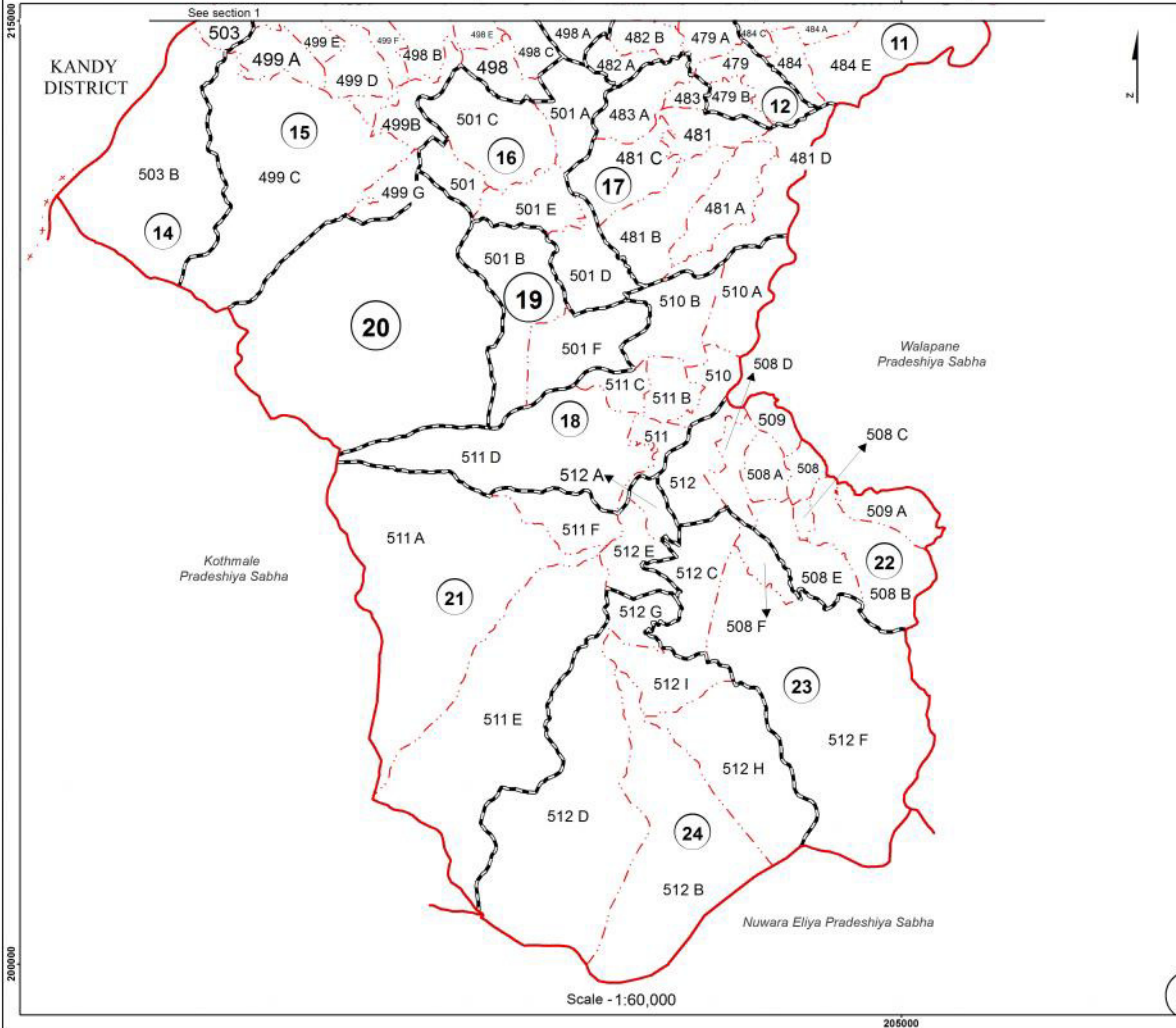

Ward Map of Hanguranketha Pradeshiya Sabha - Nuwara Eliya District

Ref. No : NDC / 06 / 07

Hanguranketha Pradeshiya Sabha

Ward No	Ward Name
1	Adikarigama
2	Hakuruthale
3	Malulla
4	Sangarajagama
5	Hanguranketha
6	Unanthenna
7	Rikillegaskada
8	Madenwela
9	Udawatththa
10	Happawara
11	Makuruppa
12	Udalumada
13	Poramadulla
14	Gannewa
15	Karamidula
16	Rahathungoda
17	Dehipe
18	Idampitiya
19	Muloya
20	Hope
21	Elamulla
22	Mathurata
23	Gonapitiya
24	Mandaram Nuwara

Legend

- Province Boundary
- District Boundary
- DS Boundary
- GN Boundary
- Polling Division Boundary
- PS Boundary
- MC / UC Boundary
- Ward Boundary
- Multi Member Ward

Prepared by Survey Department of Sri Lanka
 Data Source: National Delimitation Committee for Local Authorities - 2013 / 2016
 Ministry of Local Government and Provincial Councils