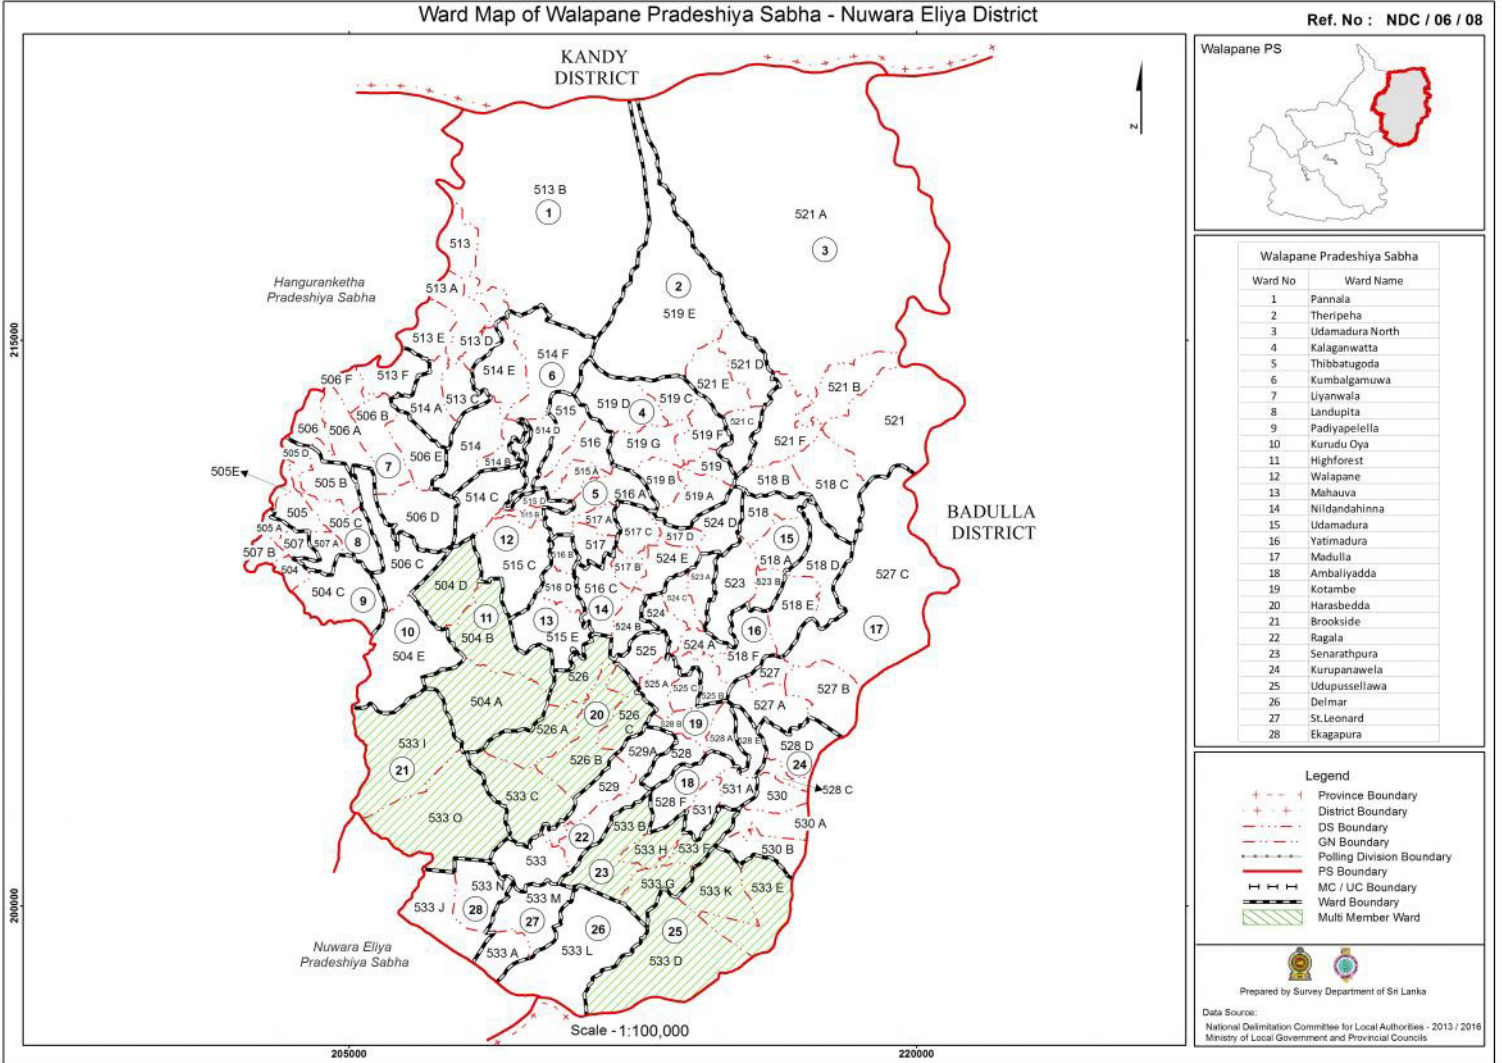

Ward Map of Walapane Pradeshiya Sabha - Nuwara Eliya District

Ref. No : NDC / 06 / 08

Walapane Pradeshiya Sabha	
Ward No	Ward Name
1	Pannala
2	Theripeha
3	Udamadura North
4	Kalaganwatta
5	Thibbatugoda
6	Kumbalgamuwa
7	Uyanwala
8	Landupita
9	Padiyapeella
10	Kurudu Oya
11	Highforest
12	Walapane
13	Mahaauva
14	Nildandahinna
15	Udamadura
16	Yatimadura
17	Madulla
18	Amballyyadda
19	Kotambe
20	Harasbedda
21	Brookside
22	Ragala
23	Senarathpura
24	Kurupanawela
25	Udussellawa
26	Delmar
27	St. Leonard
28	Ekagapura

Legend

- Province Boundary
- District Boundary
- DS Boundary
- GN Boundary
- Polling Division Boundary
- PS Boundary
- MC / UC Boundary
- Ward Boundary
- Multi Member Ward

Prepared by Survey Department of Sri Lanka
 Data Source: National Delimitation Committee for Local Authorities - 2013 / 2016
 Ministry of Local Government and Provincial Councils