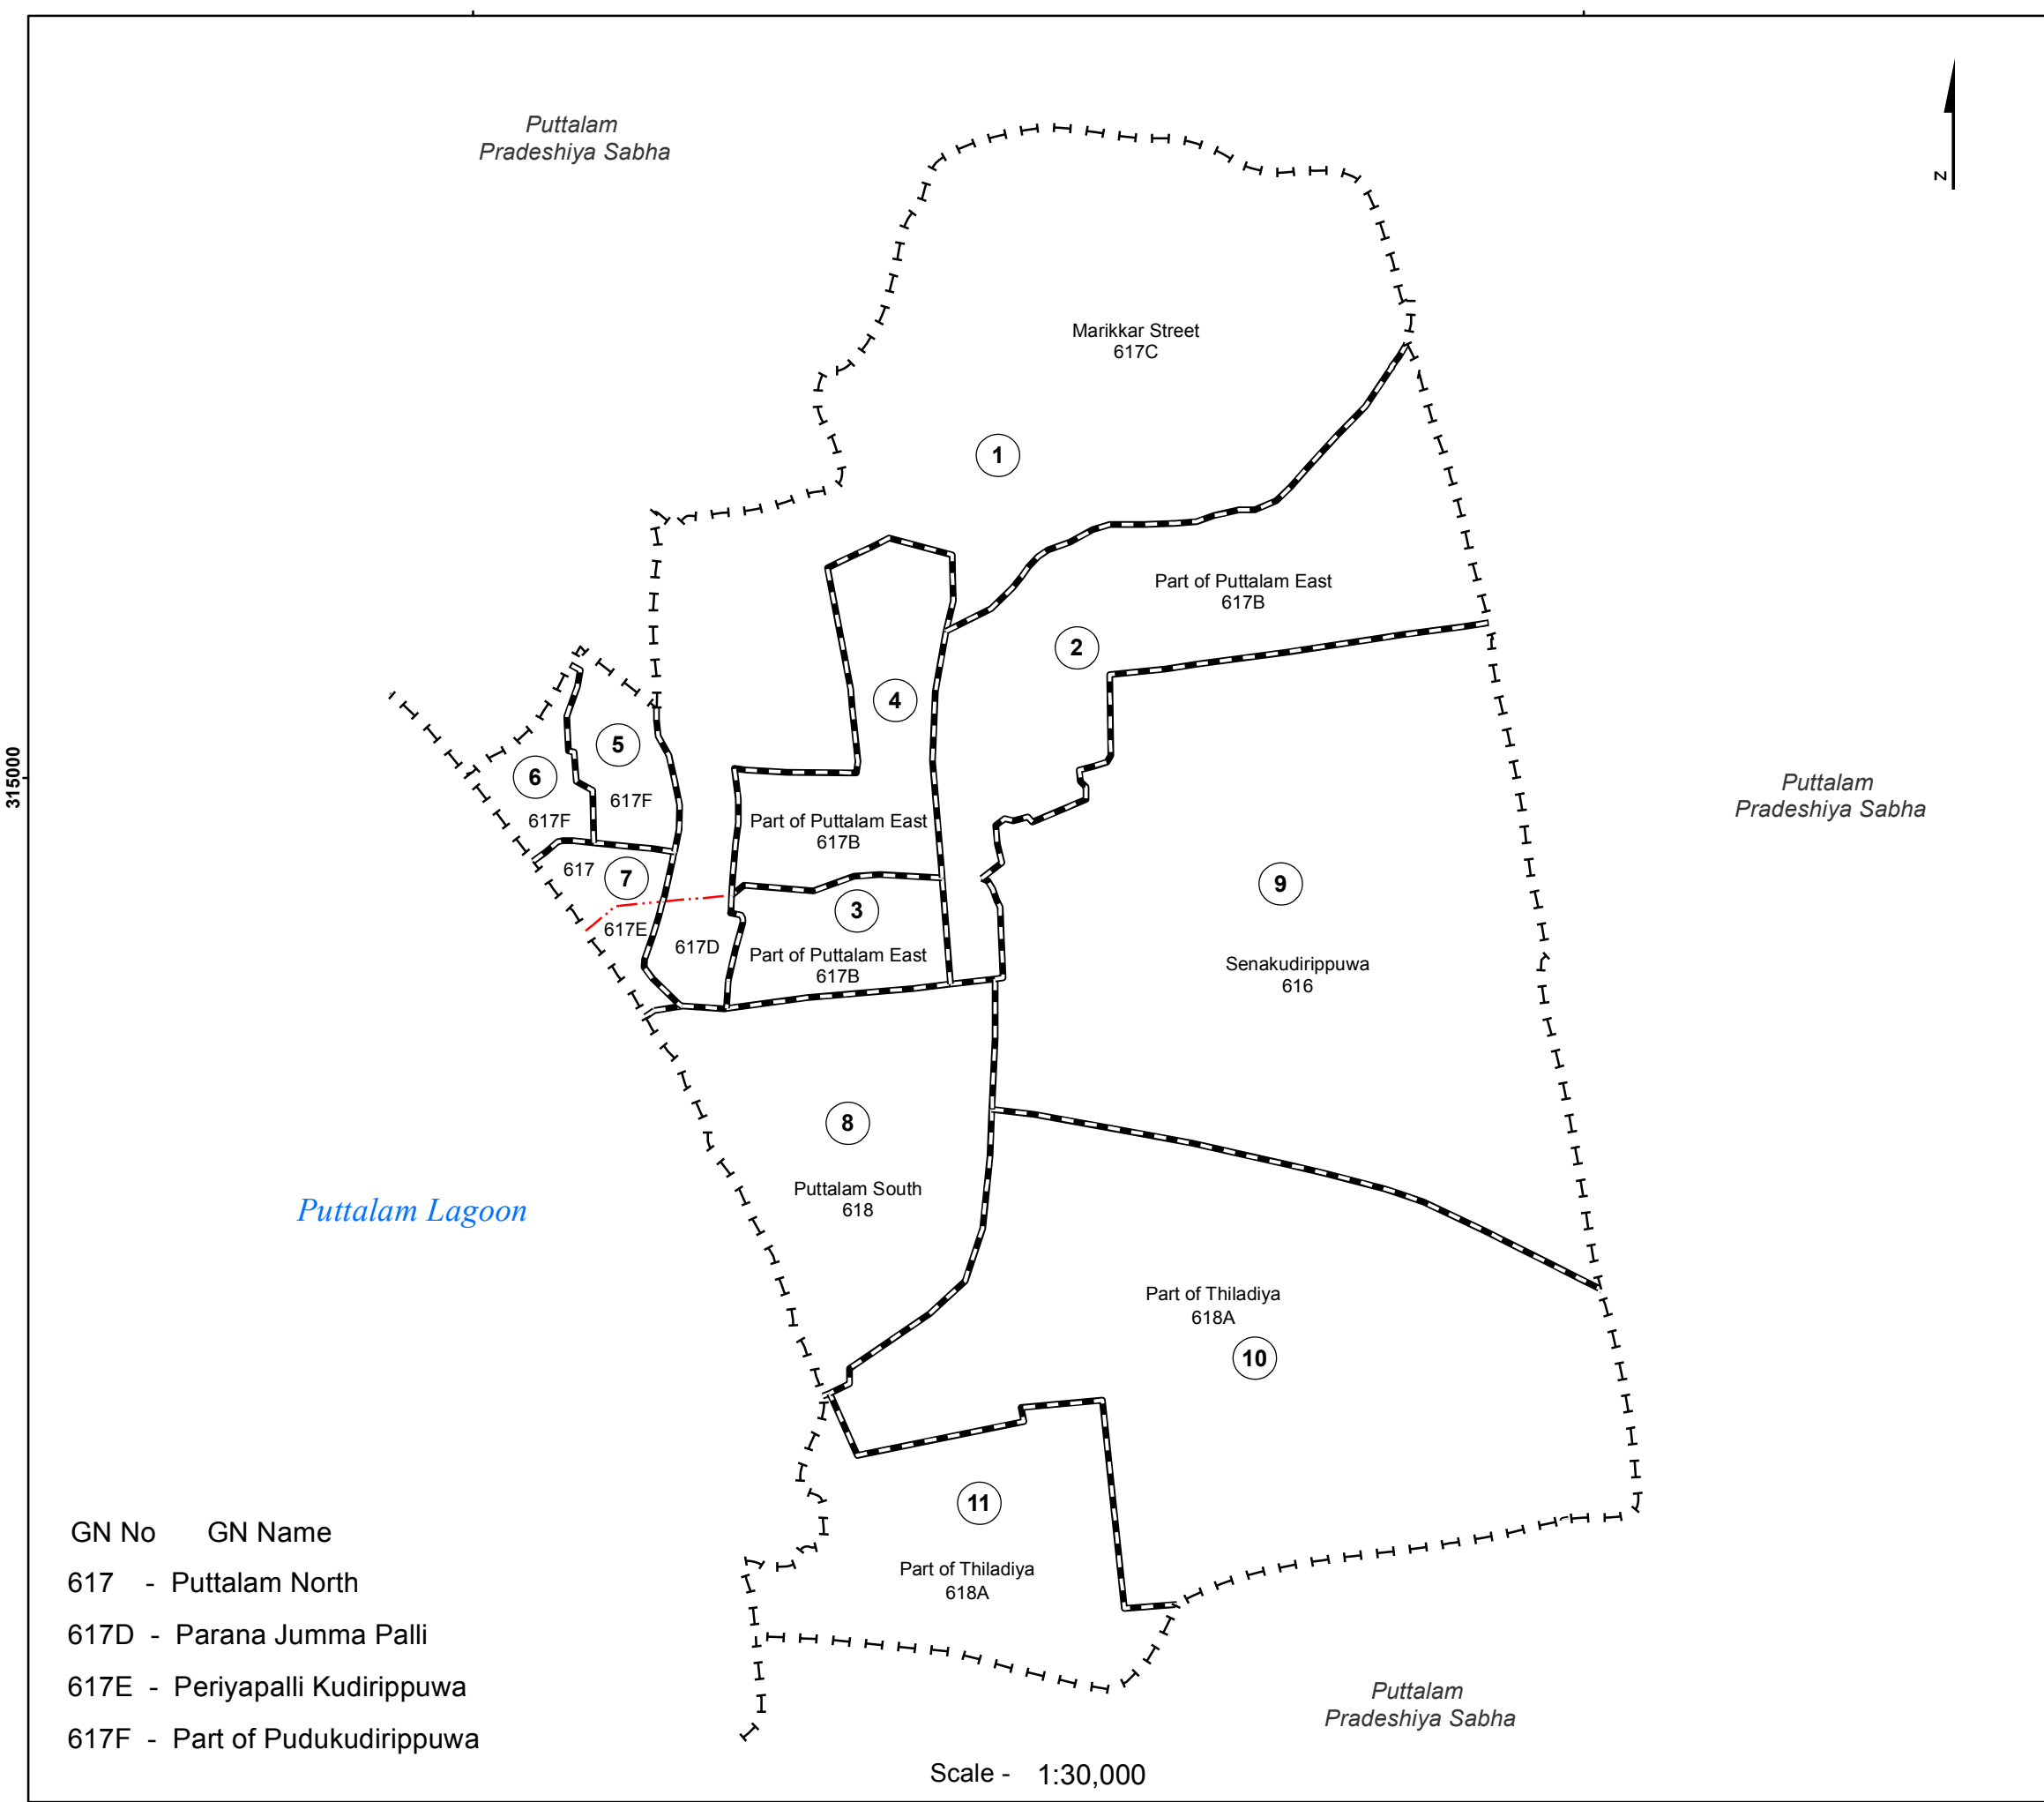

Ward Map of Puttalam Urban Council - Puttalam District

Ref. No : NDC / 19 / 01

Puttalam Urban Council	
WARD No	WARD Name
1	Puttalam Central
2	Manalgundu
3	Puttalam East
4	Nedumkulam
5	Pudukudirippuwa
6	Lagoon Site
7	Puttalam North
8	Puttalam South
9	Senakudirippuwa
10	Thiladiya North
11	Thiladiya South

Legend	
	Province Boundary
	District Boundary
	DS Boundary
	GN Boundary
	Polling Division Boundary
	PS Boundary
	MC / UC Boundary
	Ward Boundary
	Multi Member Ward

Prepared by Survey Department of Sri Lanka

 Data Source:

 National Delimitation Committee for Local Authorities - 2013

 Ministry of Local Government and Provincial Councils

315000

95000

100000