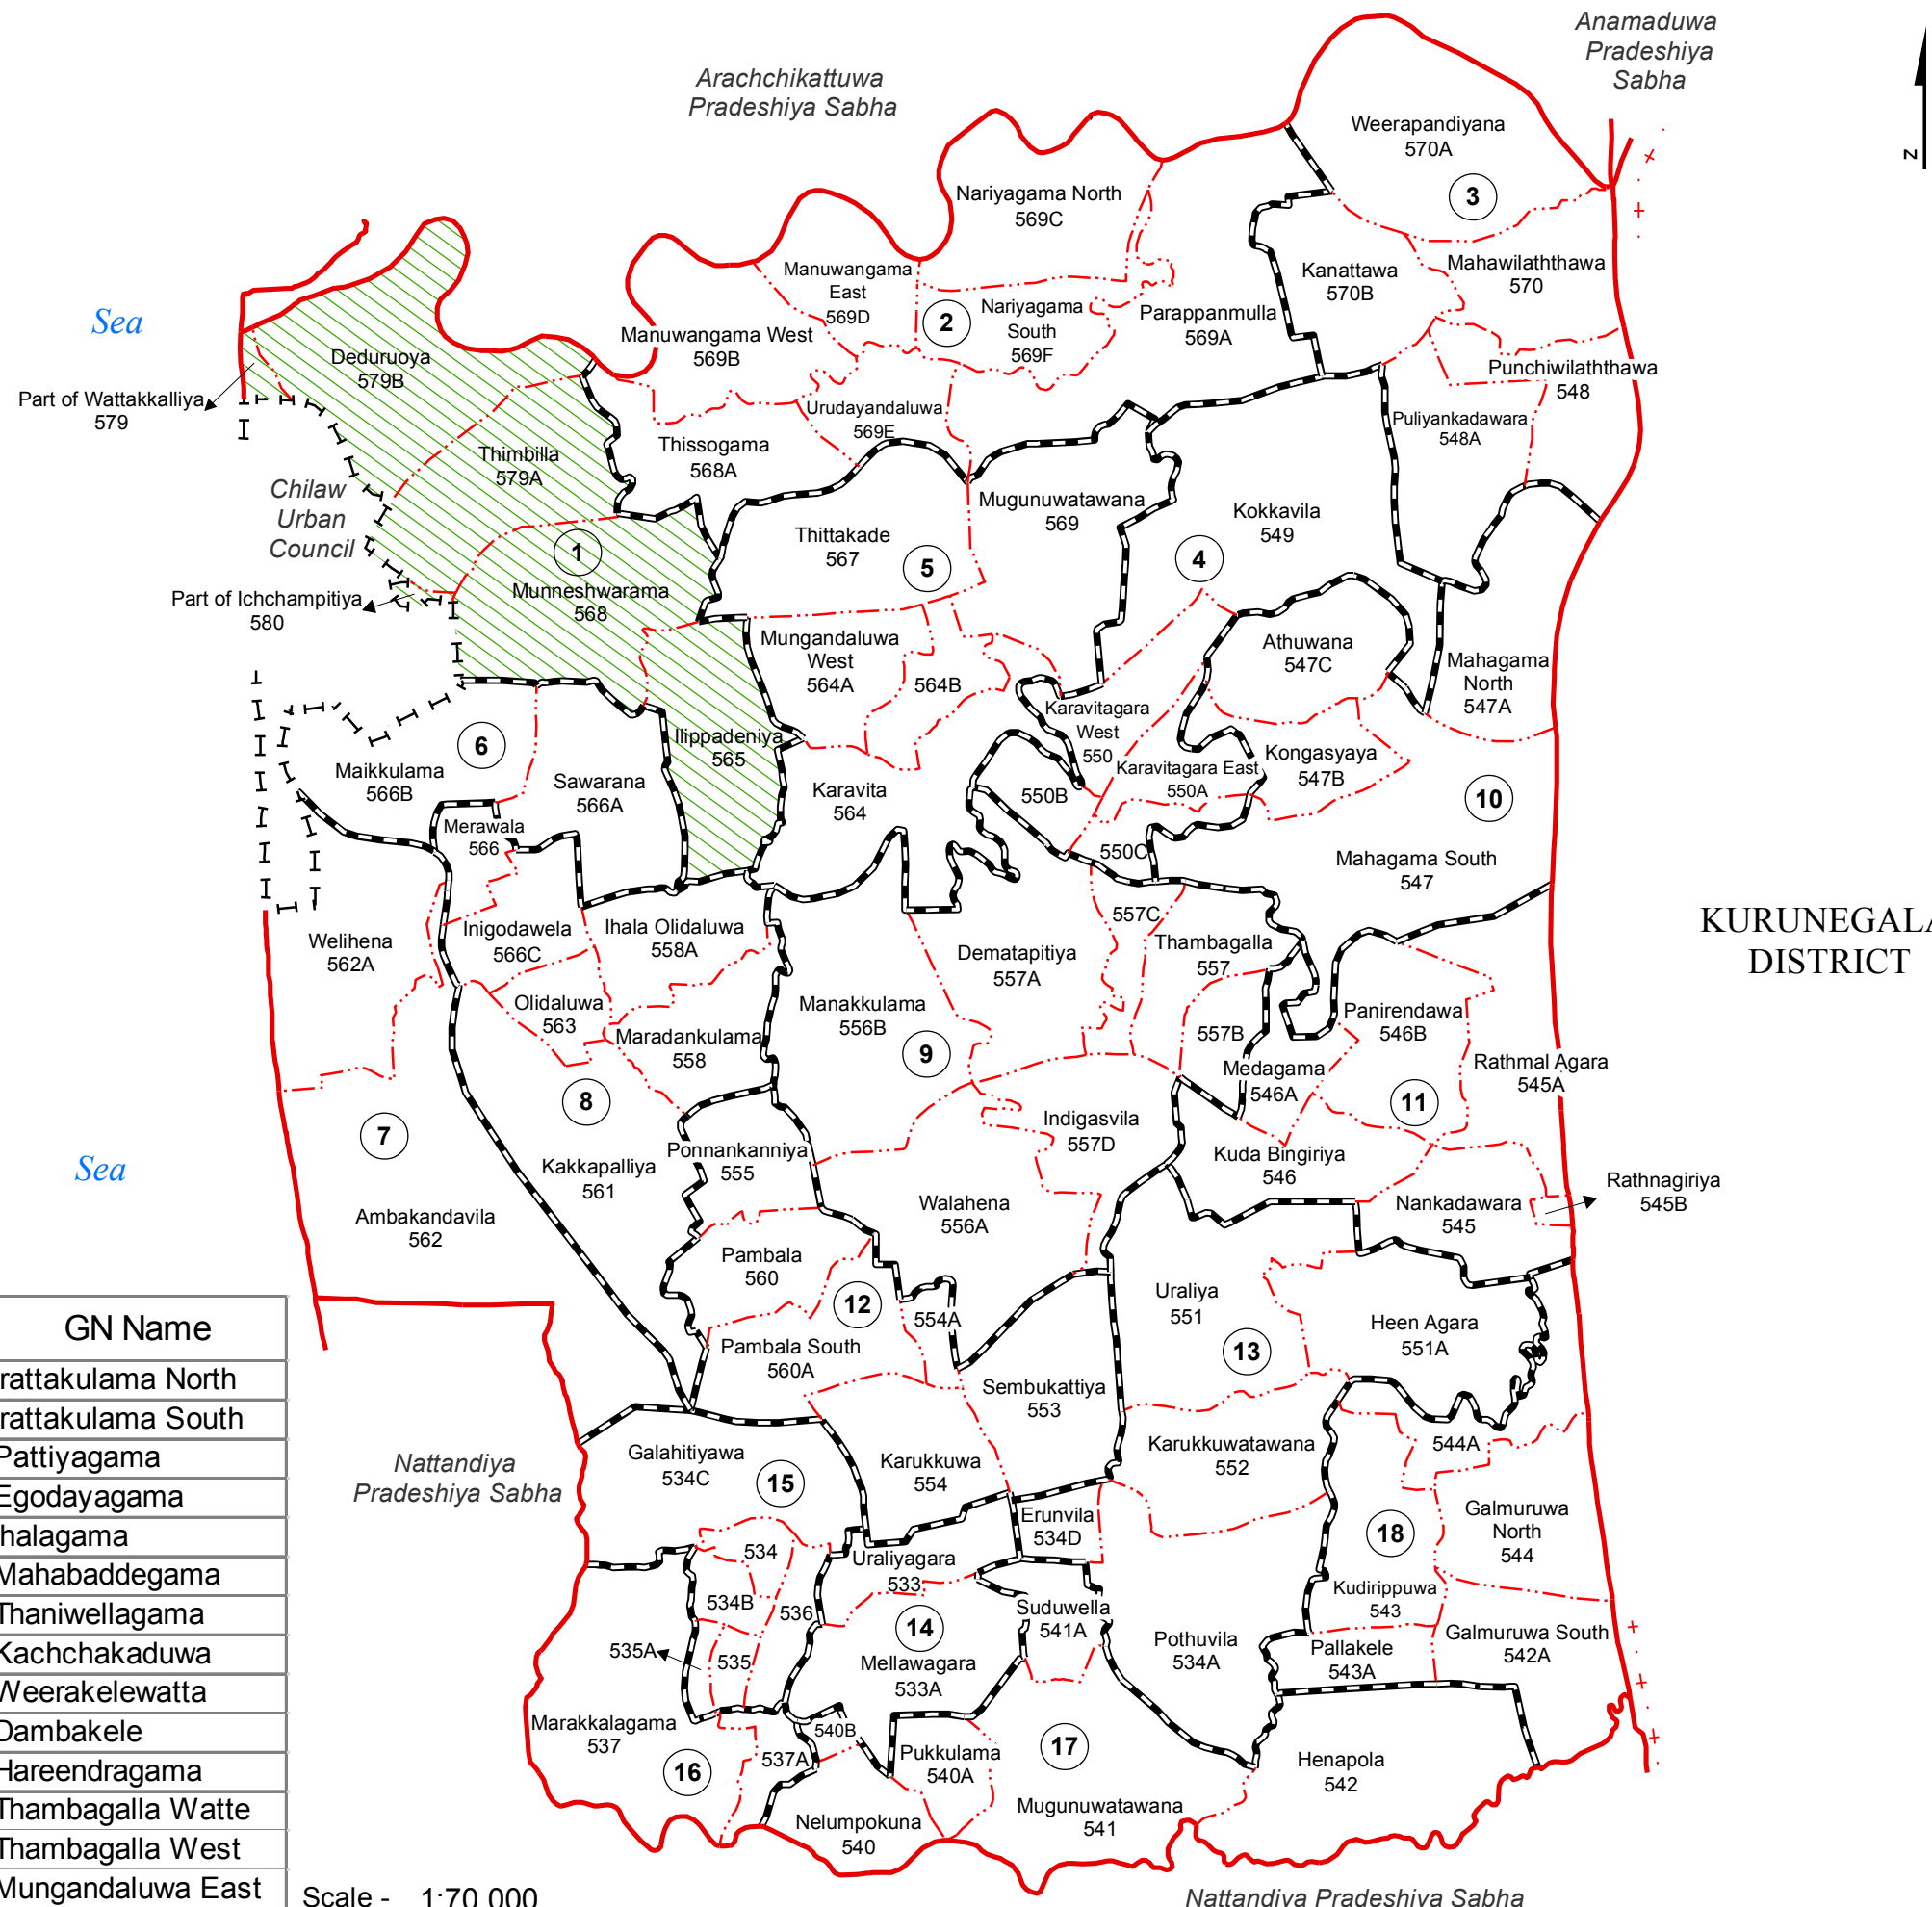

# Ward Map of Chilaw Pradeshiya Sabha - Puttalam District

Ref. No : NDC / 19 / 10

Chilaw Pradeshiya Sabha

## Chilaw Pradeshiya Sabha

WARD No	WARD Name
1	Munneshwarama
2	Manuwangama
3	Wilaththawa
4	Karavitagara
5	Mungandaluwa
6	Maikkulama
7	Ambakandavila
8	Kakkapalliya
9	Thambagalla
10	Mahagama
11	Medagama
12	Pambala
13	Pothuvila
14	Urallyyagara
15	Irattakulama
16	Marakkalagama
17	Suduwella
18	Galmuruwa

Scale - 1:70,000

KURUNEGALA DISTRICT

**Legend**

- + - - - + Province Boundary
- . - . - District Boundary
- . . . - DS Boundary
- - - - GN Boundary
- - - - - Polling Division Boundary
- - - - - PS Boundary
- - - - - MC / UC Boundary
- - - - - Ward Boundary
- ▨ Multi Member Ward

Prepared by Survey Department of Sri Lanka

Data Source:  
National Delimitation Committee for Local Authorities - 2013 / 2016  
Ministry of Local Government and Provincial Councils