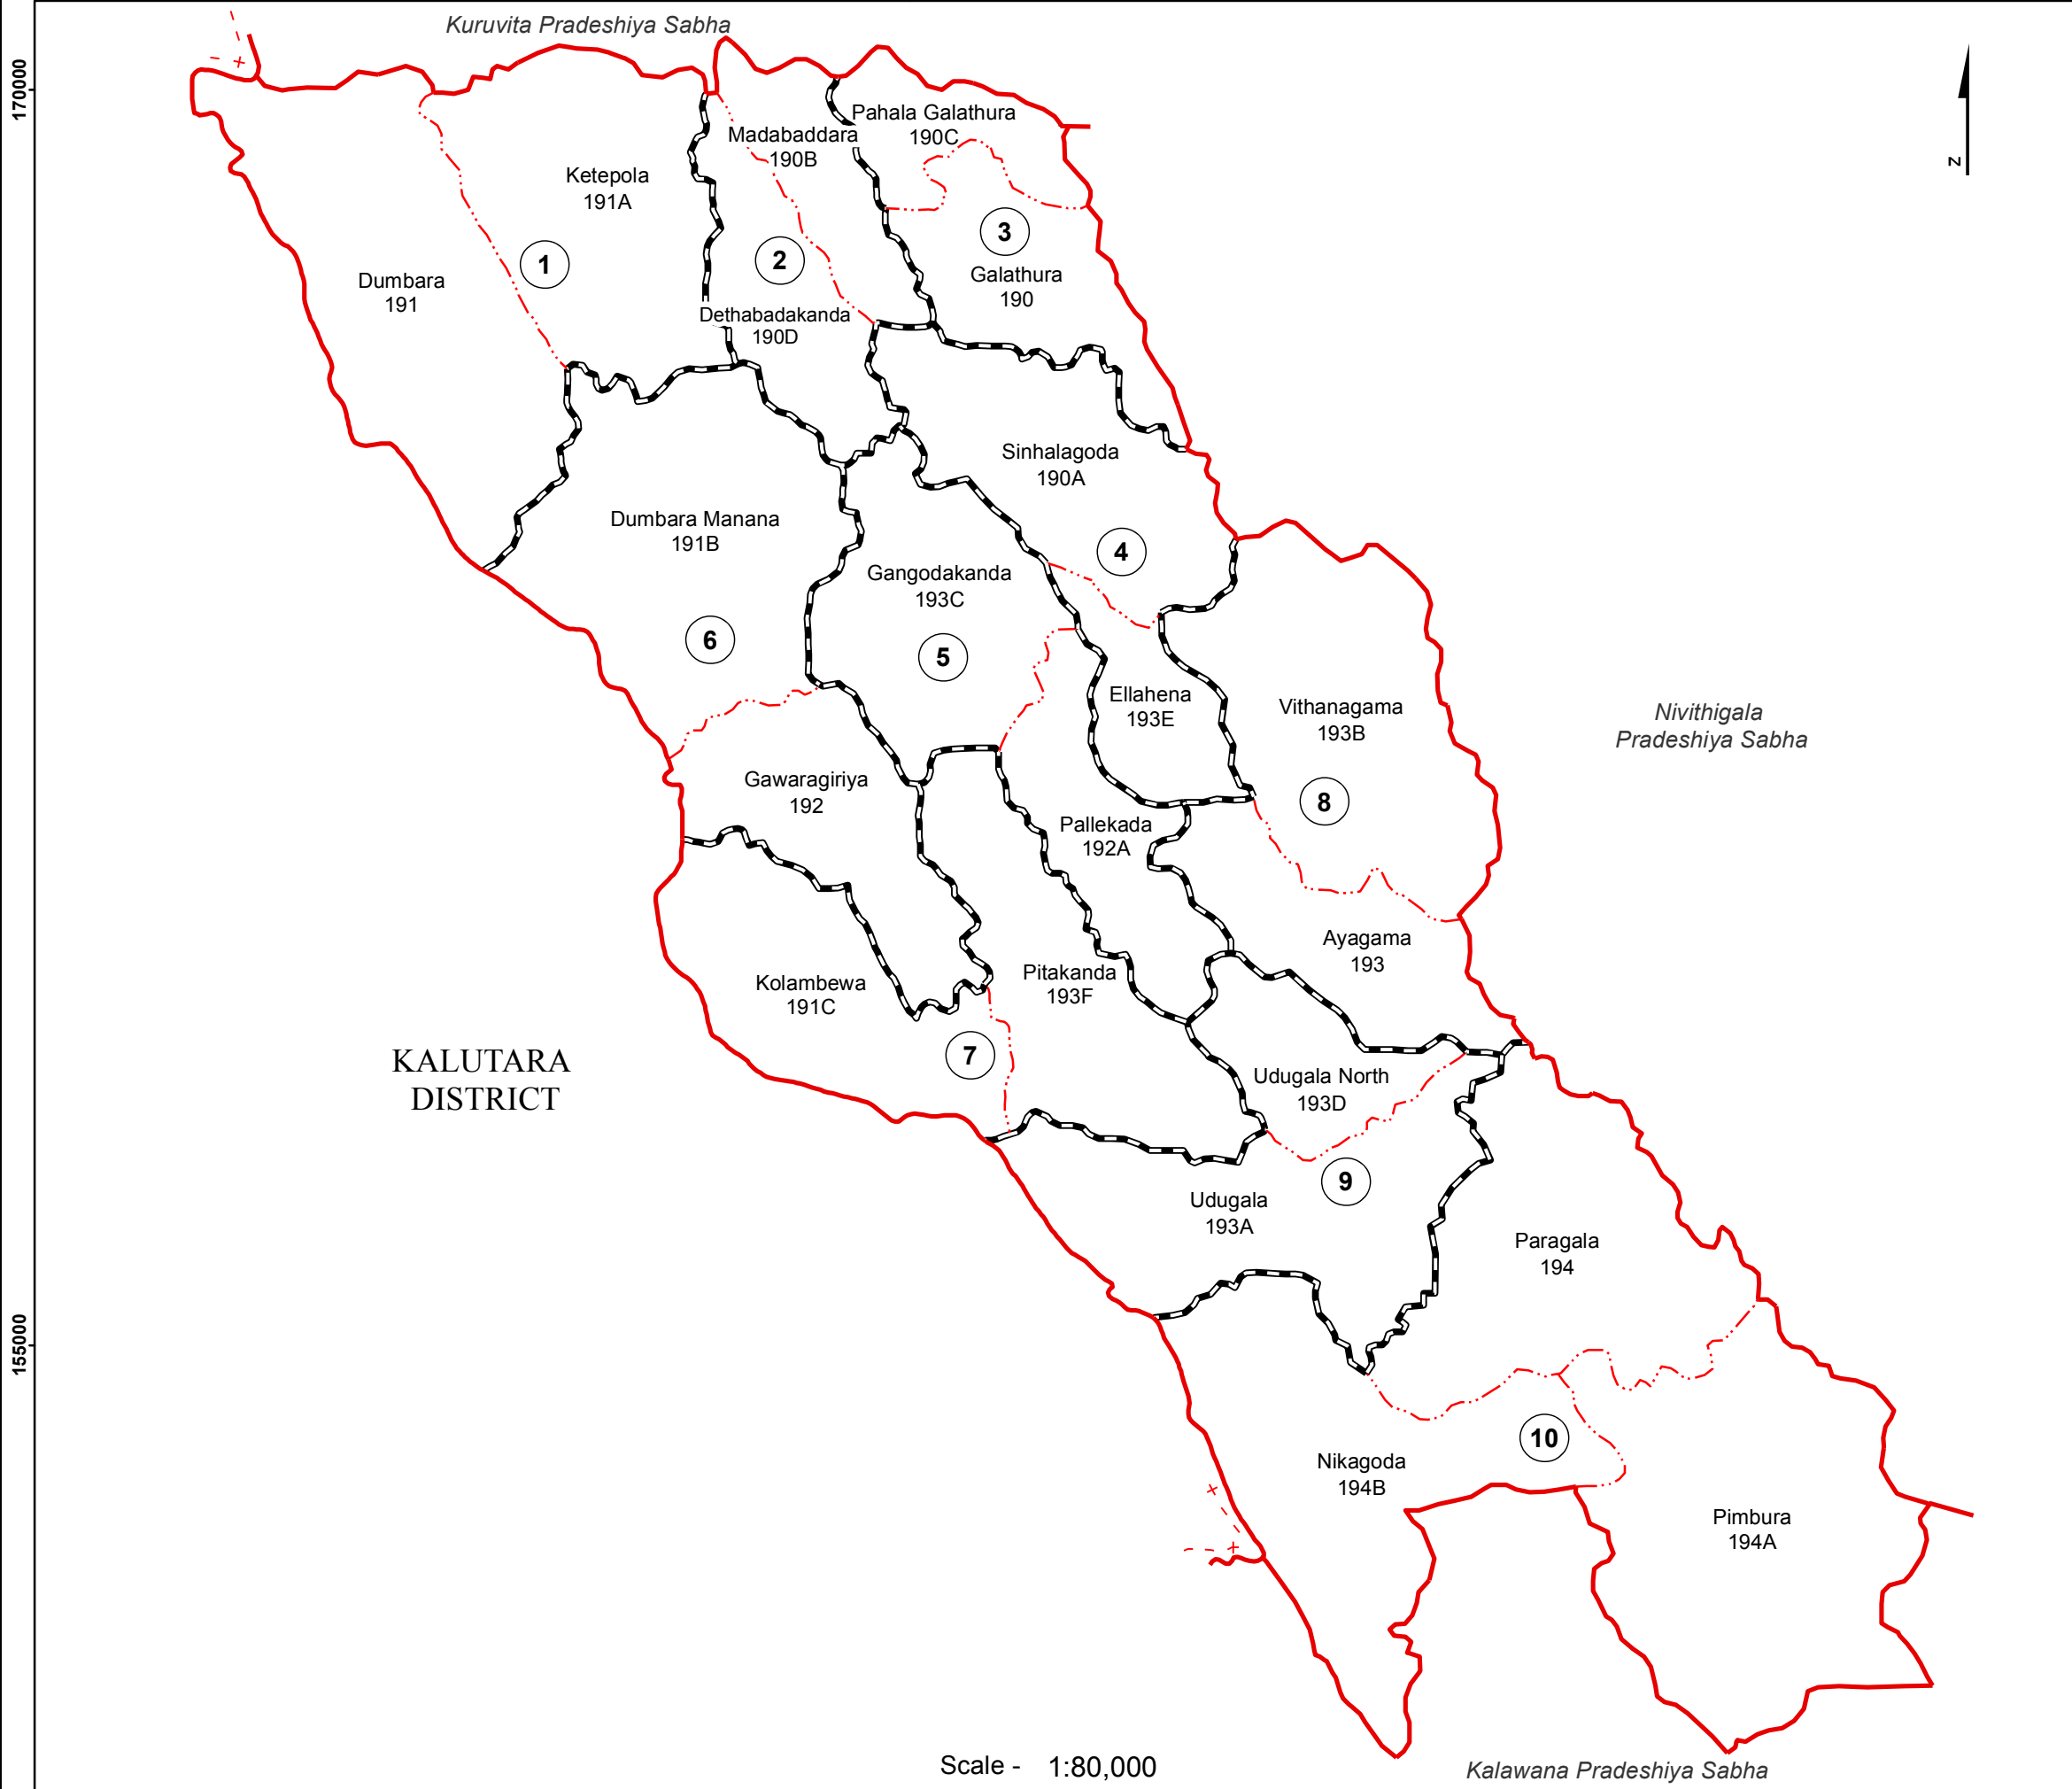

# Ward Map of Ayagama Pradeshiya Sabha - Ratnapura District

Ref. No : NDC / 24 / 14

Ayagama Pradeshiya Sabha	
Ward No	Ward Name
1	Ketepola
2	Madabaddara
3	Galathura
4	Sinhalagoda
5	Pallekada
6	Dumbara Manana
7	Pitakanda
8	Ayagama
9	Udugala
10	Paragala

**Legend**

- + - - - + Province Boundary
- . + . . + District Boundary
- . . . - DS Boundary
- . . . - GN Boundary
- - - - • Polling Division Boundary
- PS Boundary
- — — — MC / UC Boundary
- — — — Ward Boundary
- ▨ Multi Member Ward

Prepared by Survey Department of Sri Lanka

Data Source:  
National Delimitation Committee for Local Authorities - 2013  
Ministry of Local Government and Provincial Councils

Scale - 1:80,000

145000

Kalawana Pradeshiya Sabha