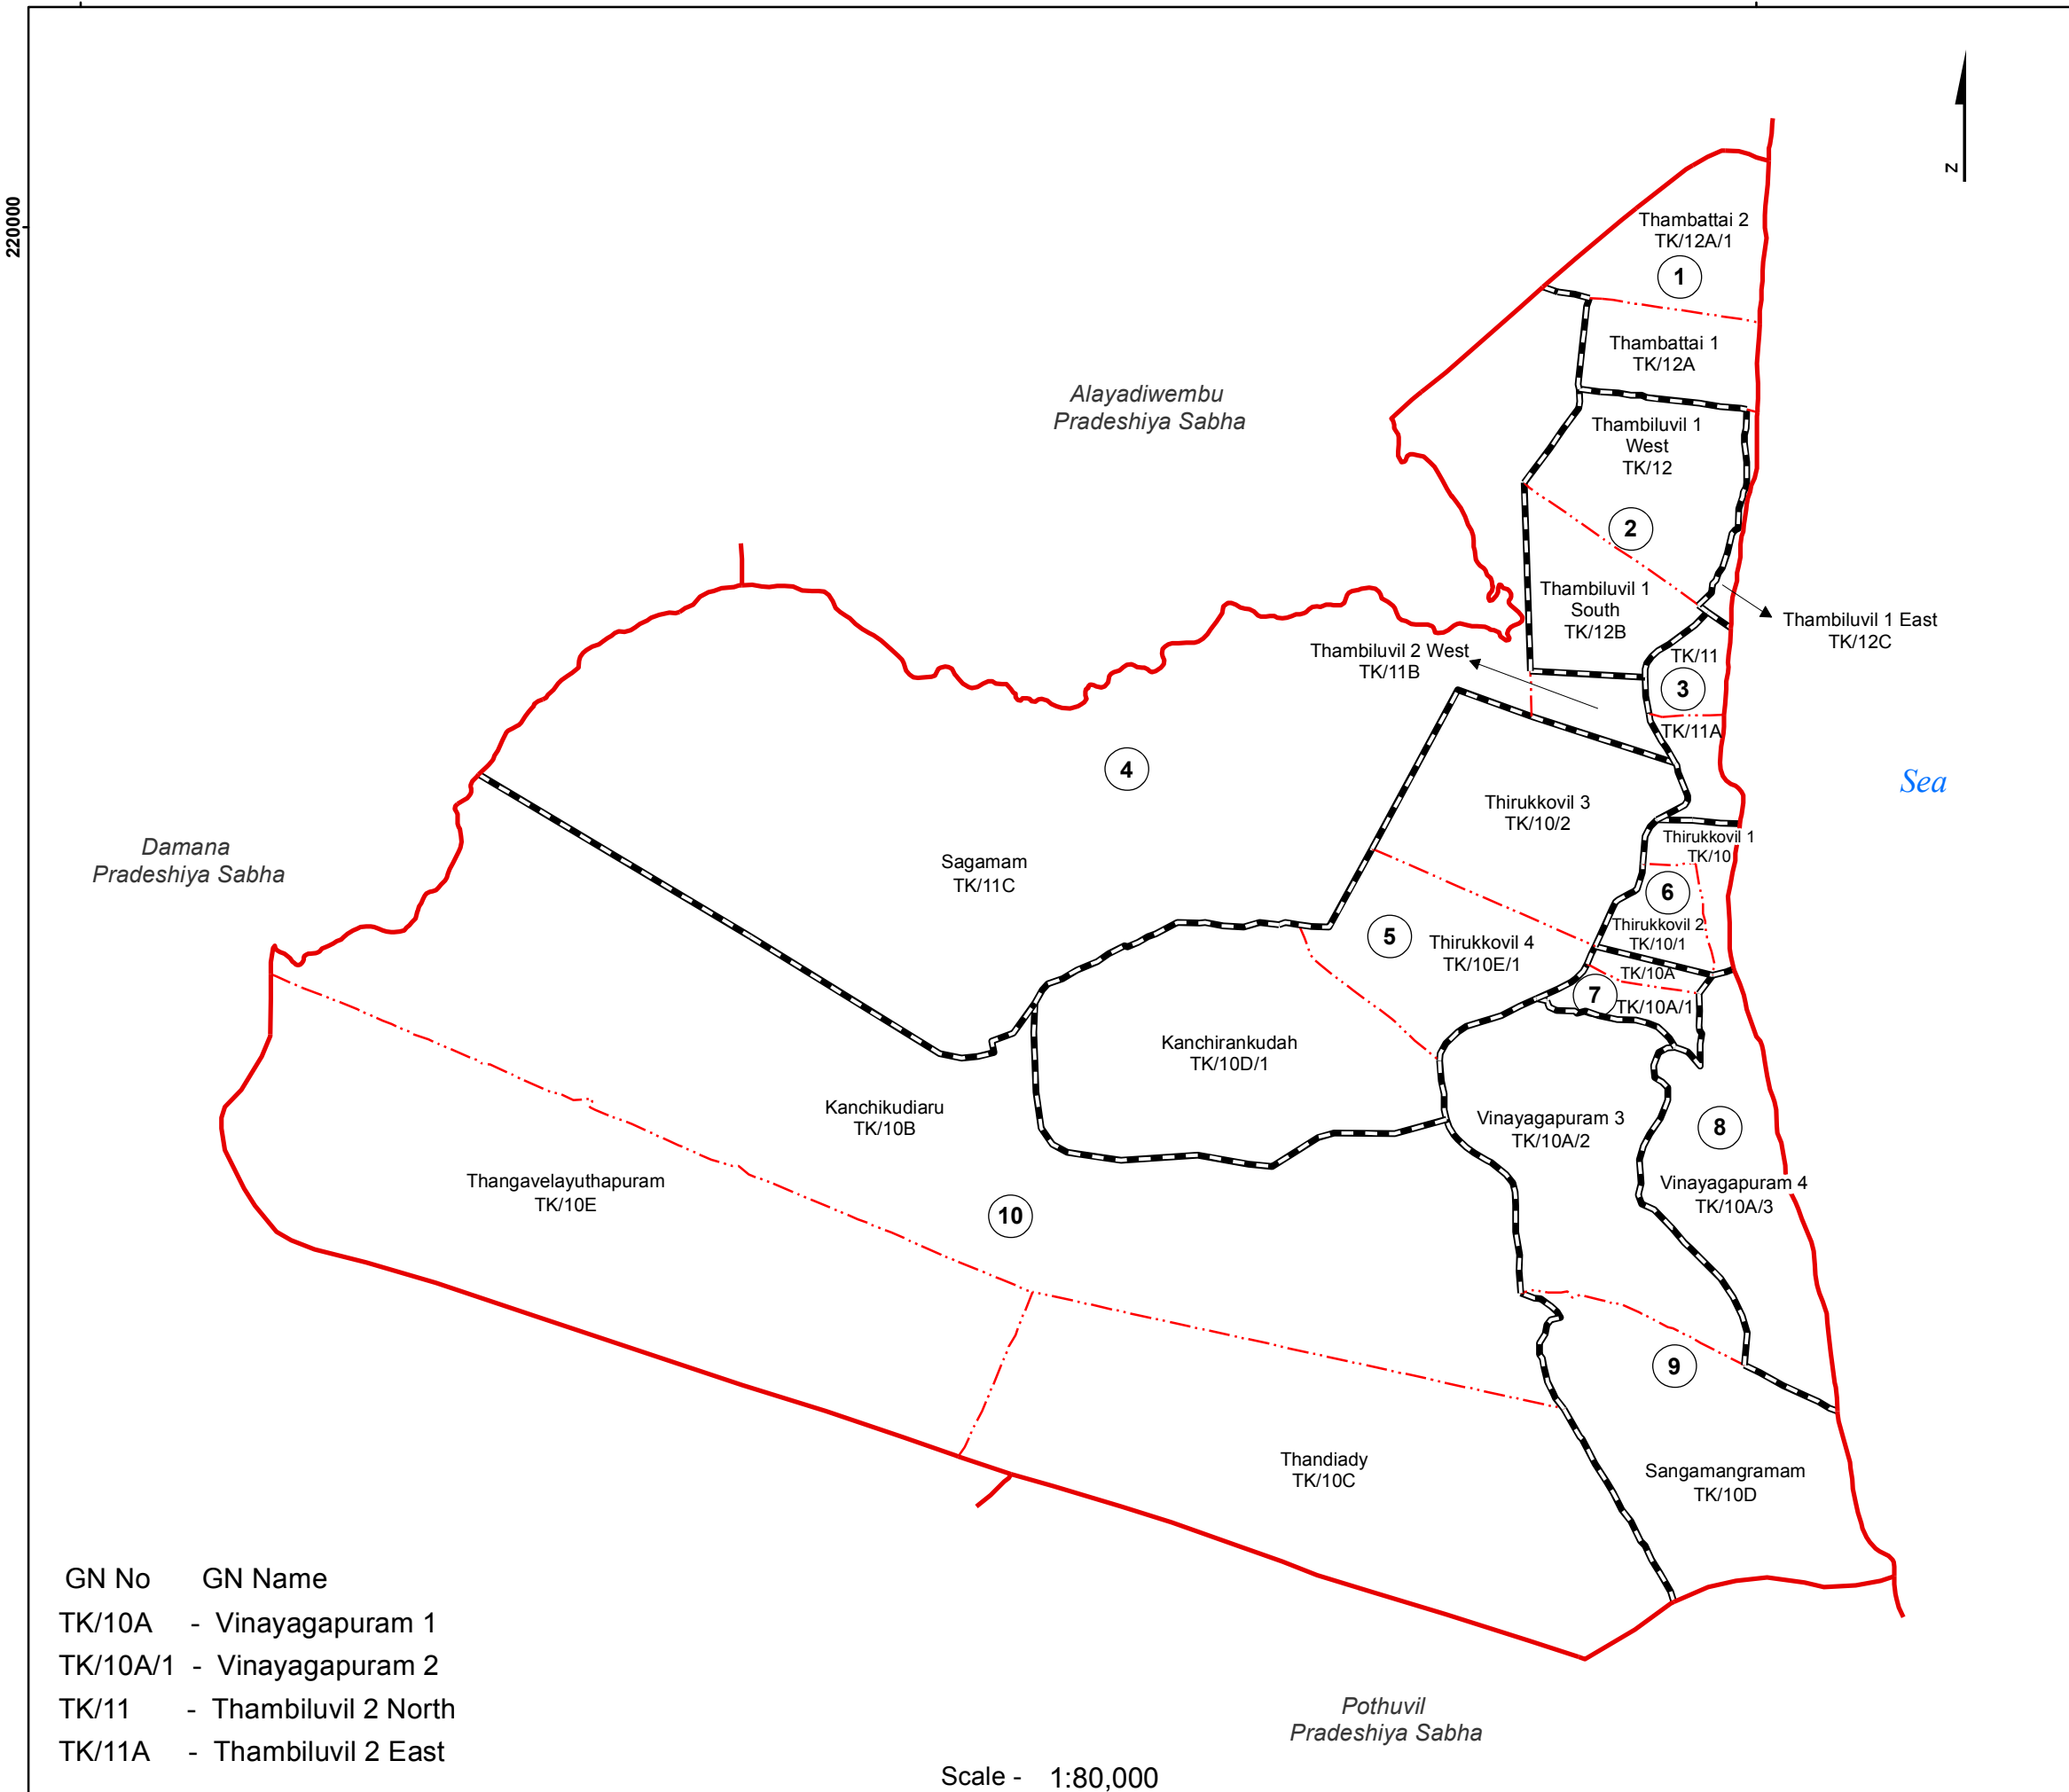

Ward Map of Thirukkivil Pradeshiya Sabha - Ampara District

Ref.t No : NDC / 16 / 20

Thirukkivil Pradeshiya Sabha

| WARD No | WARD Name |
|---------|---------------------|
| 1 | Thambattai |
| 2 | Thambiluvil North |
| 3 | Thambiluvil East |
| 4 | Thambiluvil West |
| 5 | Thirukkivil West |
| 6 | Thirukkivil East |
| 7 | Vinayagapuram North |
| 8 | Vinayagapuram East |
| 9 | Vinayagapuram West |
| 10 | Thandiady |

Legend

- + - + - Province Boundary
- . - . - District Boundary
- - - - DS Boundary
- . - . - GN Boundary
- - - - Polling Division Boundary
- - - - PS Boundary
- - - - MC / UC Boundary
- - - - Ward Boundary
- ▨ Multi Member Ward

Prepared by Survey Department of Sri Lanka
 Data Source:
 National Delimitation Committee for Local Authorities - 2013 / 2016
 Ministry of Local Government and Provincial Councils

Scale - 1:80,000

300000