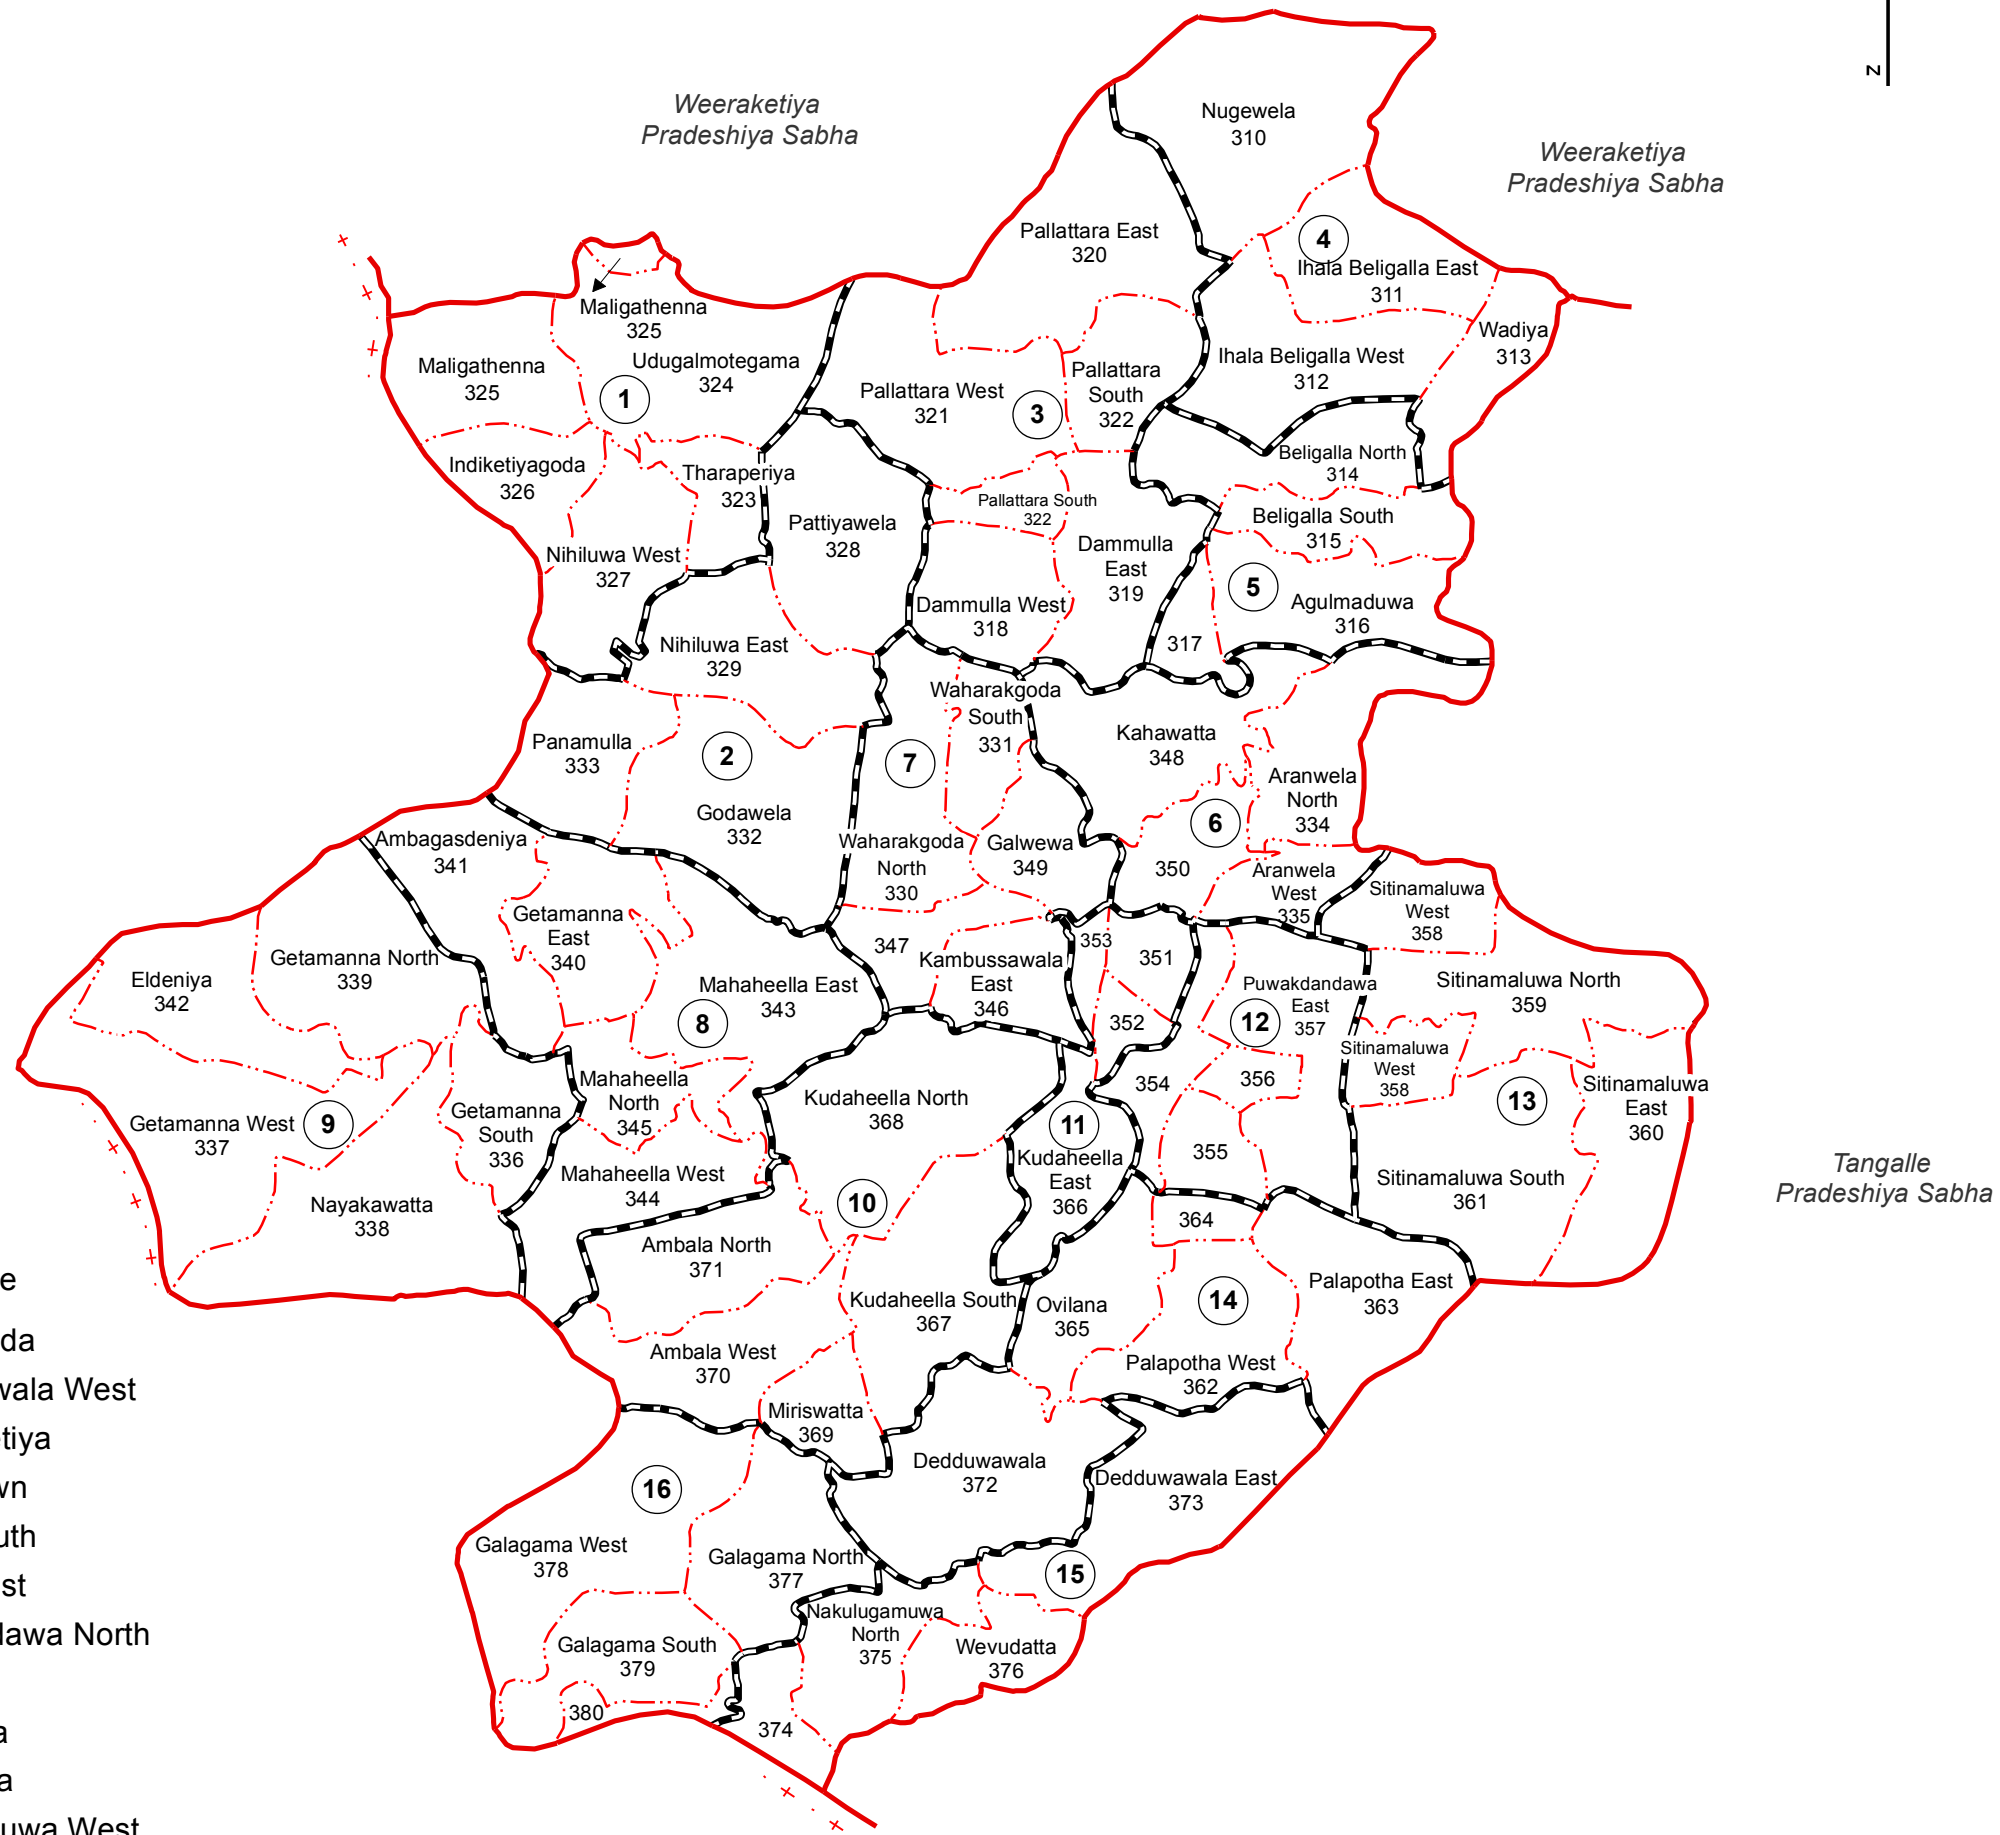

Ward Map of Beliatta Pradeshiya Sabha - Hambantota District

Ref. No : NDC / 09 / 05

Beliatta Pradeshiya Sabha

Beliatta Pradeshiya Sabha

WARD No	WARD Name
1	Tharaperiya
2	Nihiluwa
3	Dammulla
4	Ihala Beligalla
5	Agulmaduwa
6	Aranwela
7	Waharakgoda
8	Mahaheella
9	Getamanna
10	Kudaheella
11	Beliatta
12	Puwakdandawa
13	Sitinamaluwa
14	Palapotha
15	Nakulugamuwa
16	Galagama

GN No	GN Name
317	- Kosgahagoda
347	- Kambussawala West
350	- Karambakeitiya
351	- Beliatta Town
352	- Beliatta South
353	- Beliatta West
354	- Puwakdandawa North
355	- Medagoda
356	- Pahalagoda
364	- Mihindupura
374	- Nakulugamuwa West
380	- Galagama East

Legend

- + - - - + Province Boundary
- . + . . . + District Boundary
- . . . - DS Boundary
- - - - GN Boundary
- - - - - Polling Division Boundary
- — — PS Boundary
- — — MC / UC Boundary
- — — Ward Boundary
- ▨ Multi Member Ward

Prepared by Survey Department of Sri Lanka

Data Source:
National Delimitation Committee for Local Authorities - 2013/2016
Ministry of Local Government and Provincial Councils

Scale - 1:60,000

190000

95000