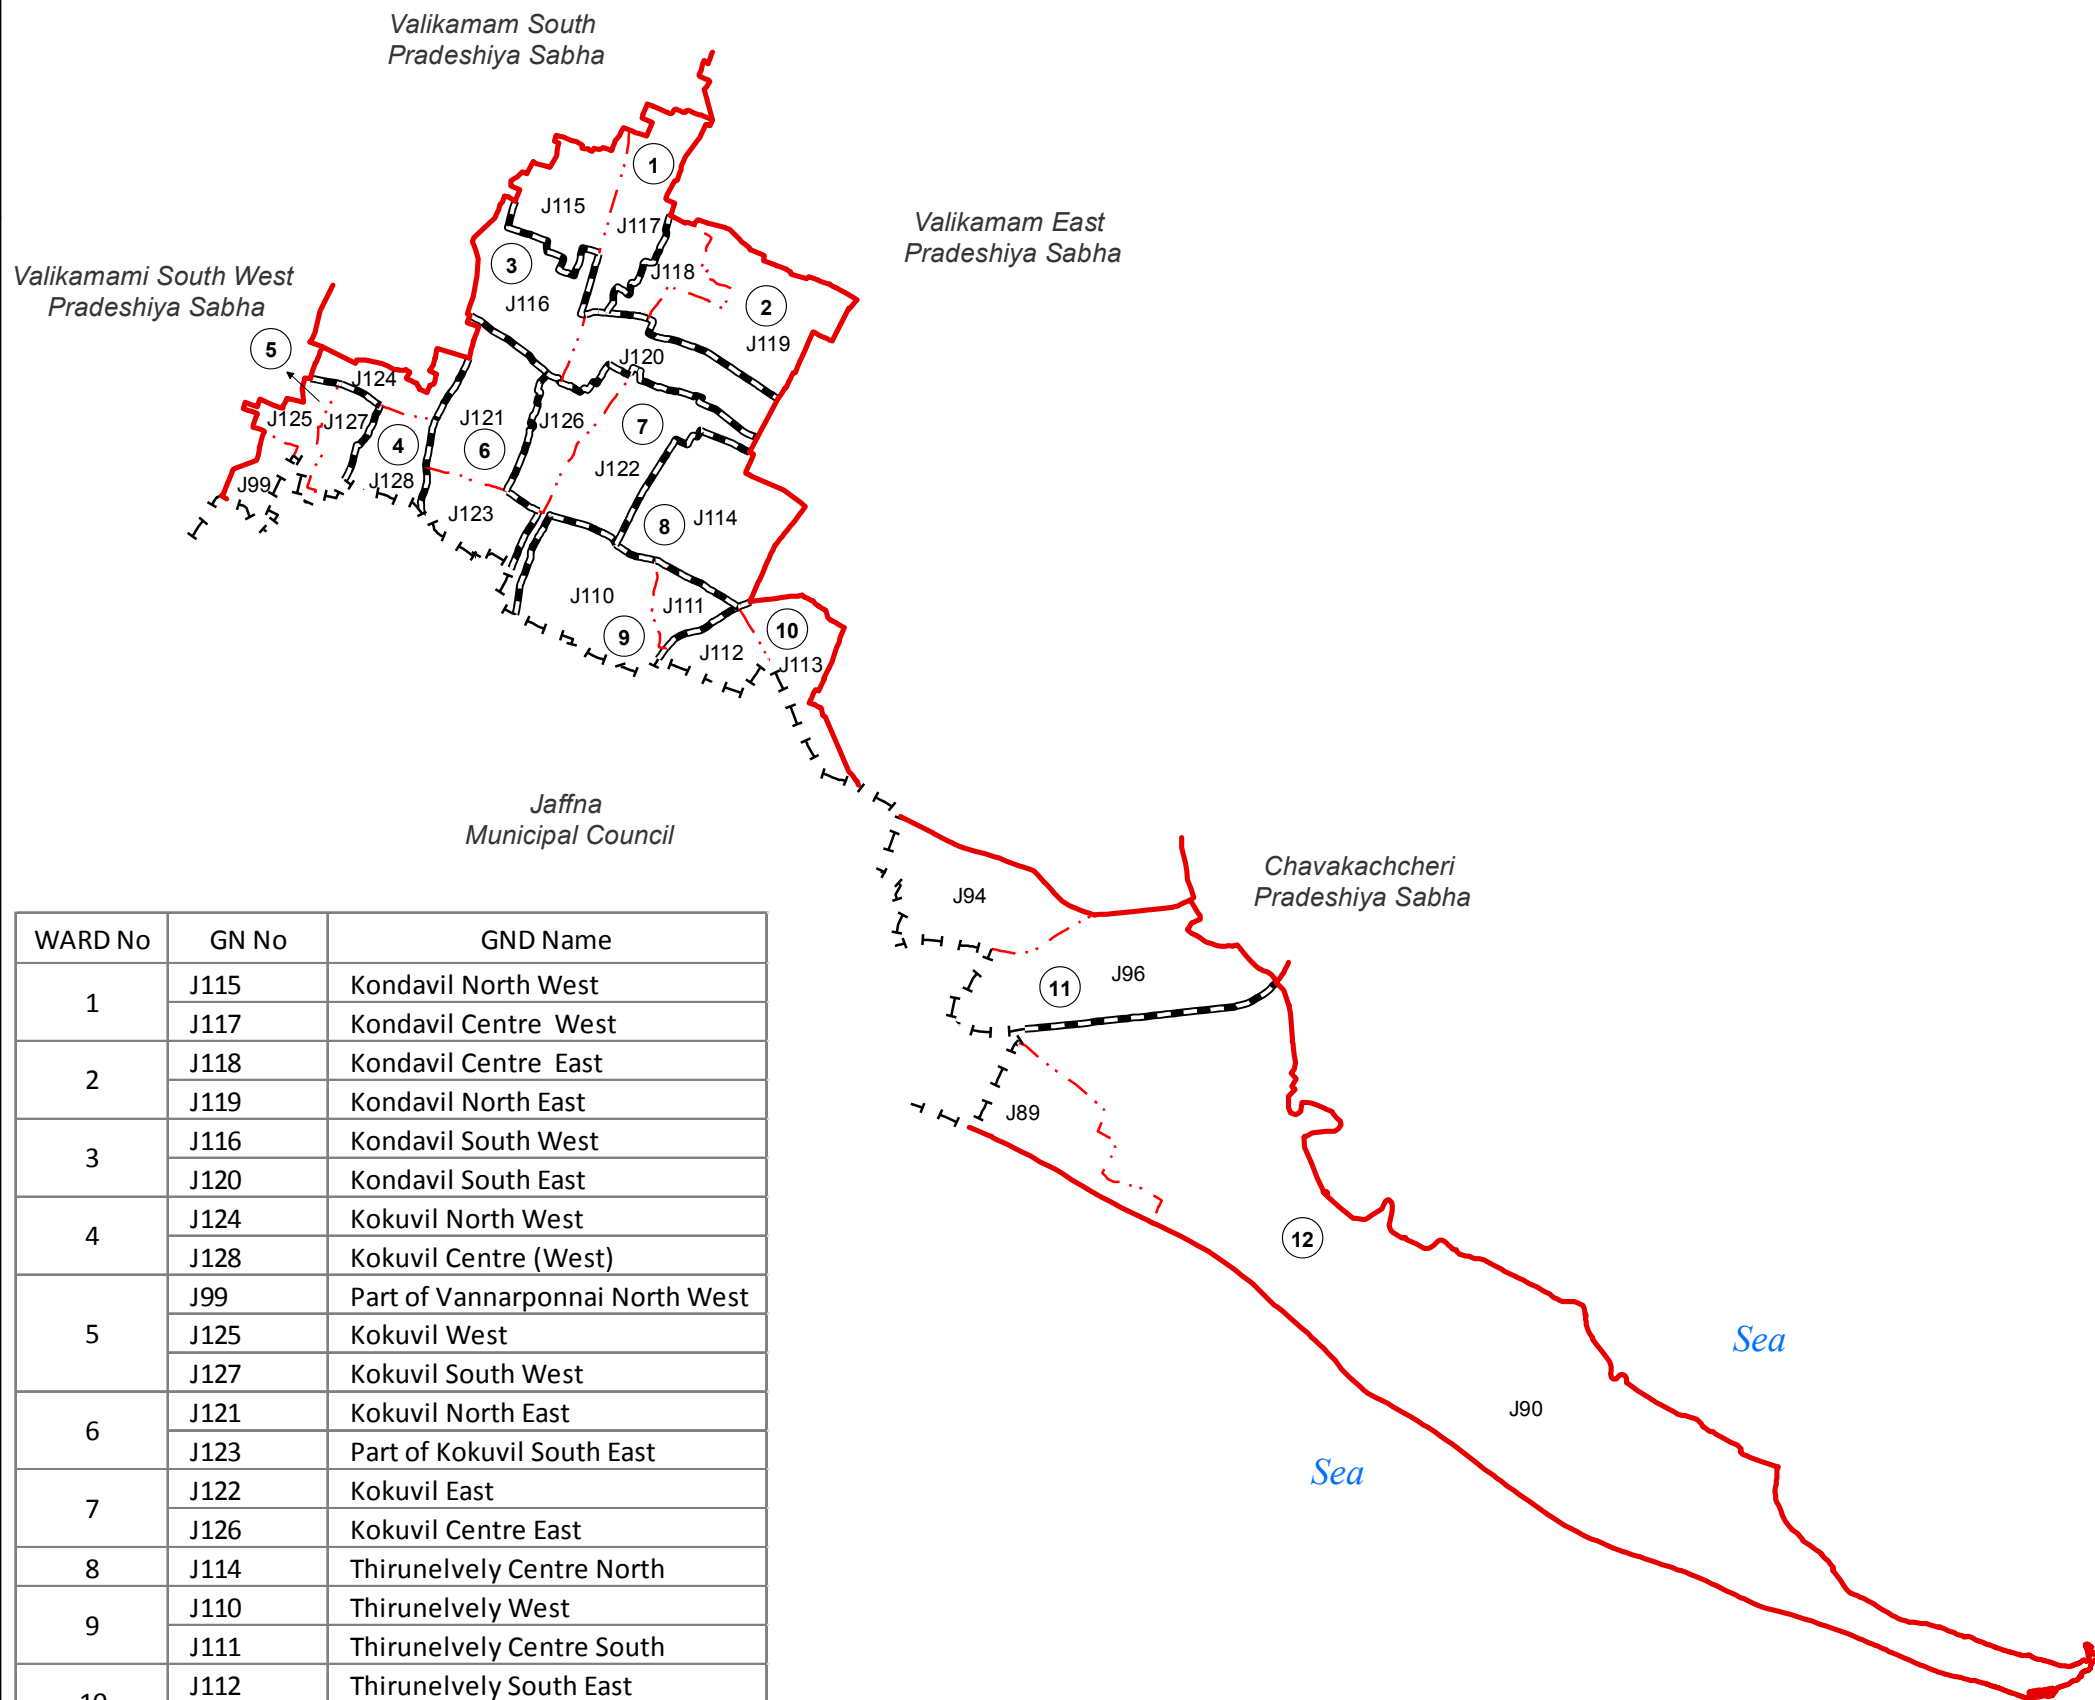

Ward Map of Nallur Pradeshiya Sabha - Jaffna District

Ref. No : NDC / 10 / 17

Nallur PS

500000

WARD No	GN No	GND Name
1	J115	Kondavil North West
	J117	Kondavil Centre West
2	J118	Kondavil Centre East
	J119	Kondavil North East
3	J116	Kondavil South West
	J120	Kondavil South East
4	J124	Kokuvil North West
	J128	Kokuvil Centre (West)
5	J99	Part of Vannarponnai North West
	J125	Kokuvil West
	J127	Kokuvil South West
6	J121	Kokuvil North East
	J123	Part of Kokuvil South East
7	J122	Kokuvil East
	J126	Kokuvil Centre East
8	J114	Thirunelvely Centre North
	J110	Thirunelvely West
9	J111	Thirunelvely Centre South
	J112	Thirunelvely South East
10	J113	Thirunelvely North East
	J94	Part of Ariyalai Centre North
11	J96	Part of Ariyalai Centre South
	J89	Ariyalai South West
12	J90	Ariyalai East

Nallur Pradeshiya Sabha	
WARD No	WARD Name
1	Karaikal
2	Kondavil North
3	Kondavil East
4	Kokkuvil West
5	Keniyady
6	Kokkuvil Centre
7	Kokkuvil East
8	Thirunelvely Centre
9	Thirunelvely
10	Kalviyankadu South
11	Ariyalai East
12	Maniyamthoddam

Legend

- + - - + Province Boundary
- . + . + District Boundary
- . . - DS Boundary
- . . - GN Boundary
- - - ● Polling Division Boundary
- PS Boundary
- — — MC / UC Boundary
- — — Ward Boundary
- ▨ Multi Member Ward

Prepared by Survey Department of Sri Lanka

Data Source:
National Delimitation Committee for Local Authorities - 2013 / 2016
Ministry of Local Government and Provincial Councils

Scale - 1:60,000

120000