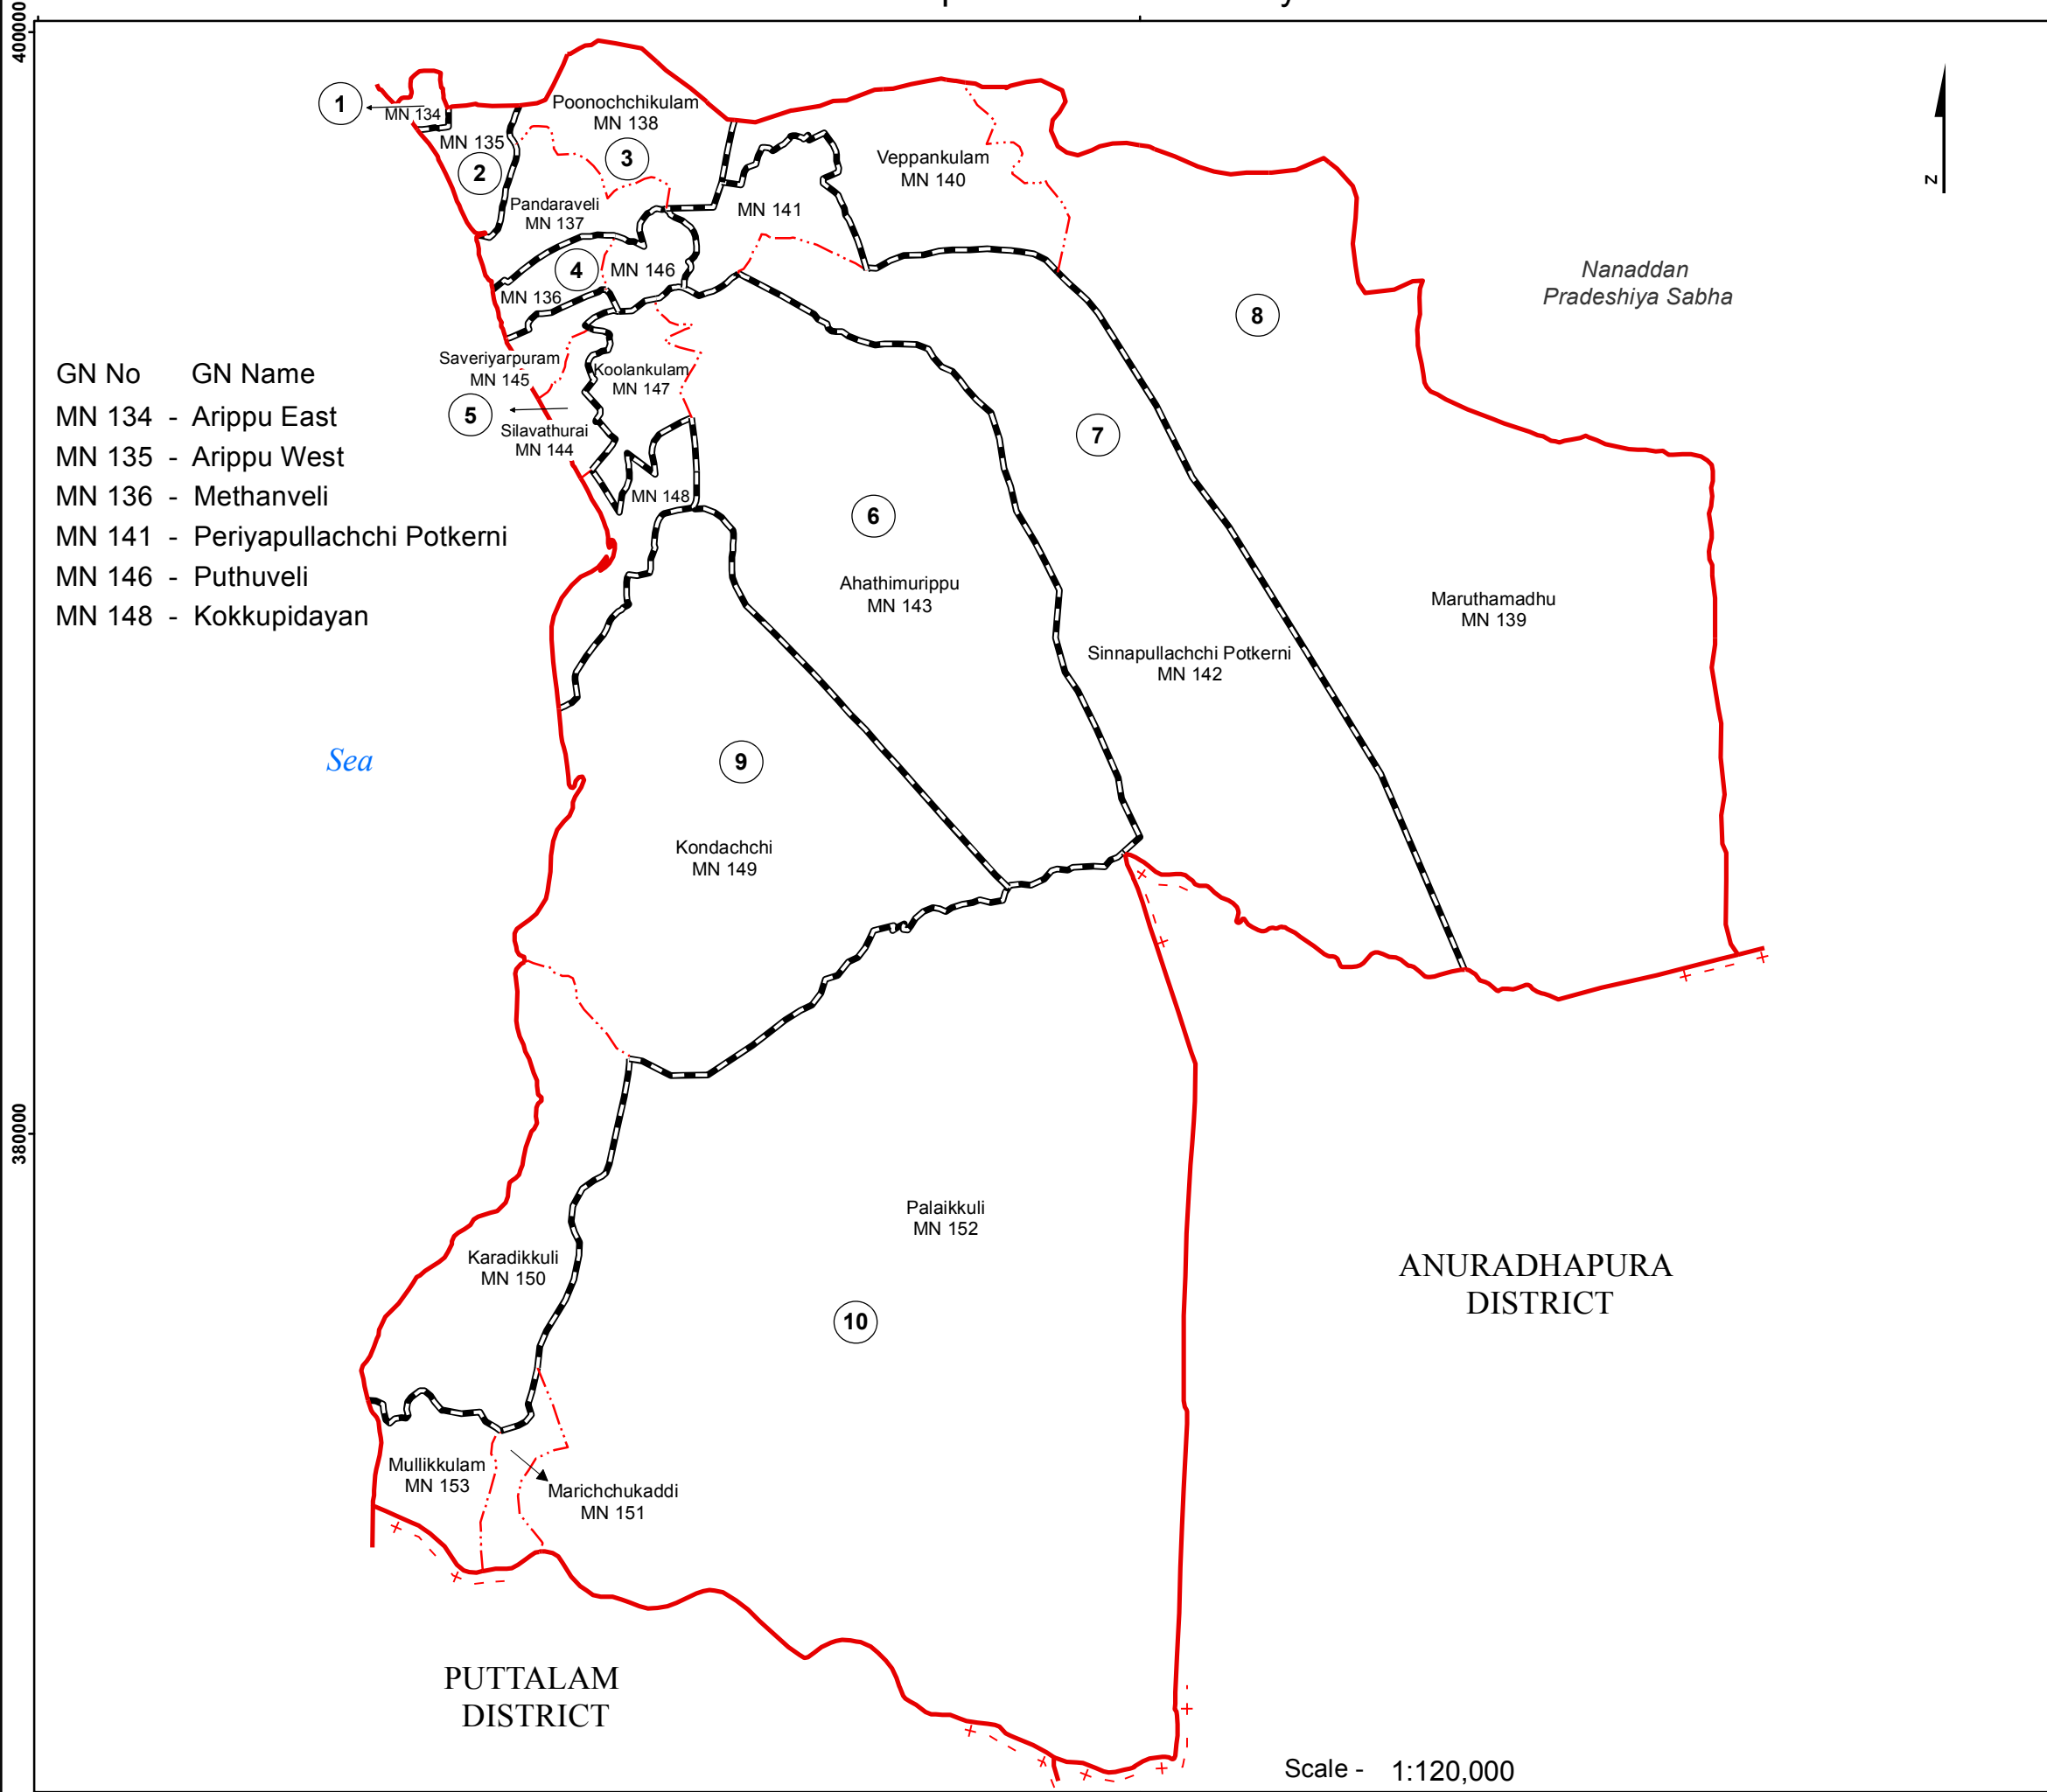

# Ward Map of Musali Pradeshiya Sabha - Mannar District

Ref. No : NDC / 12 / 04

GN No	GN Name
MN 134	- Arippu East
MN 135	- Arippu West
MN 136	- Methaveli
MN 141	- Periyapullachchi Potkerni
MN 146	- Puthaveli
MN 148	- Kokkupidayan

Musali Pradeshiya Sabha	
WARD No	WARD Name
1	Arippu East
2	Arippu West
3	Pandaraveli
4	Pudaveli
5	Silavathurai
6	Ahathimurippu Koolankulam
7	Potkerni
8	Marudamadu Veppankulam
9	Kondachchi
10	Palaikuli

**Legend**

- + - - - + Province Boundary
- . + . . . + District Boundary
- . . . - DS Boundary
- - - - GN Boundary
- - - - ● Polling Division Boundary
- — — PS Boundary
- — — MC / UC Boundary
- — — Ward Boundary
- ▨ Multi Member Ward

  
 Prepared by Survey Department of Sri Lanka
   
 Data Source:
   
 National Delimitation Committee for Local Authorities - 2013 / 2016
   
 Ministry of Local Government and Provincial Councils

Scale - 1:120,000