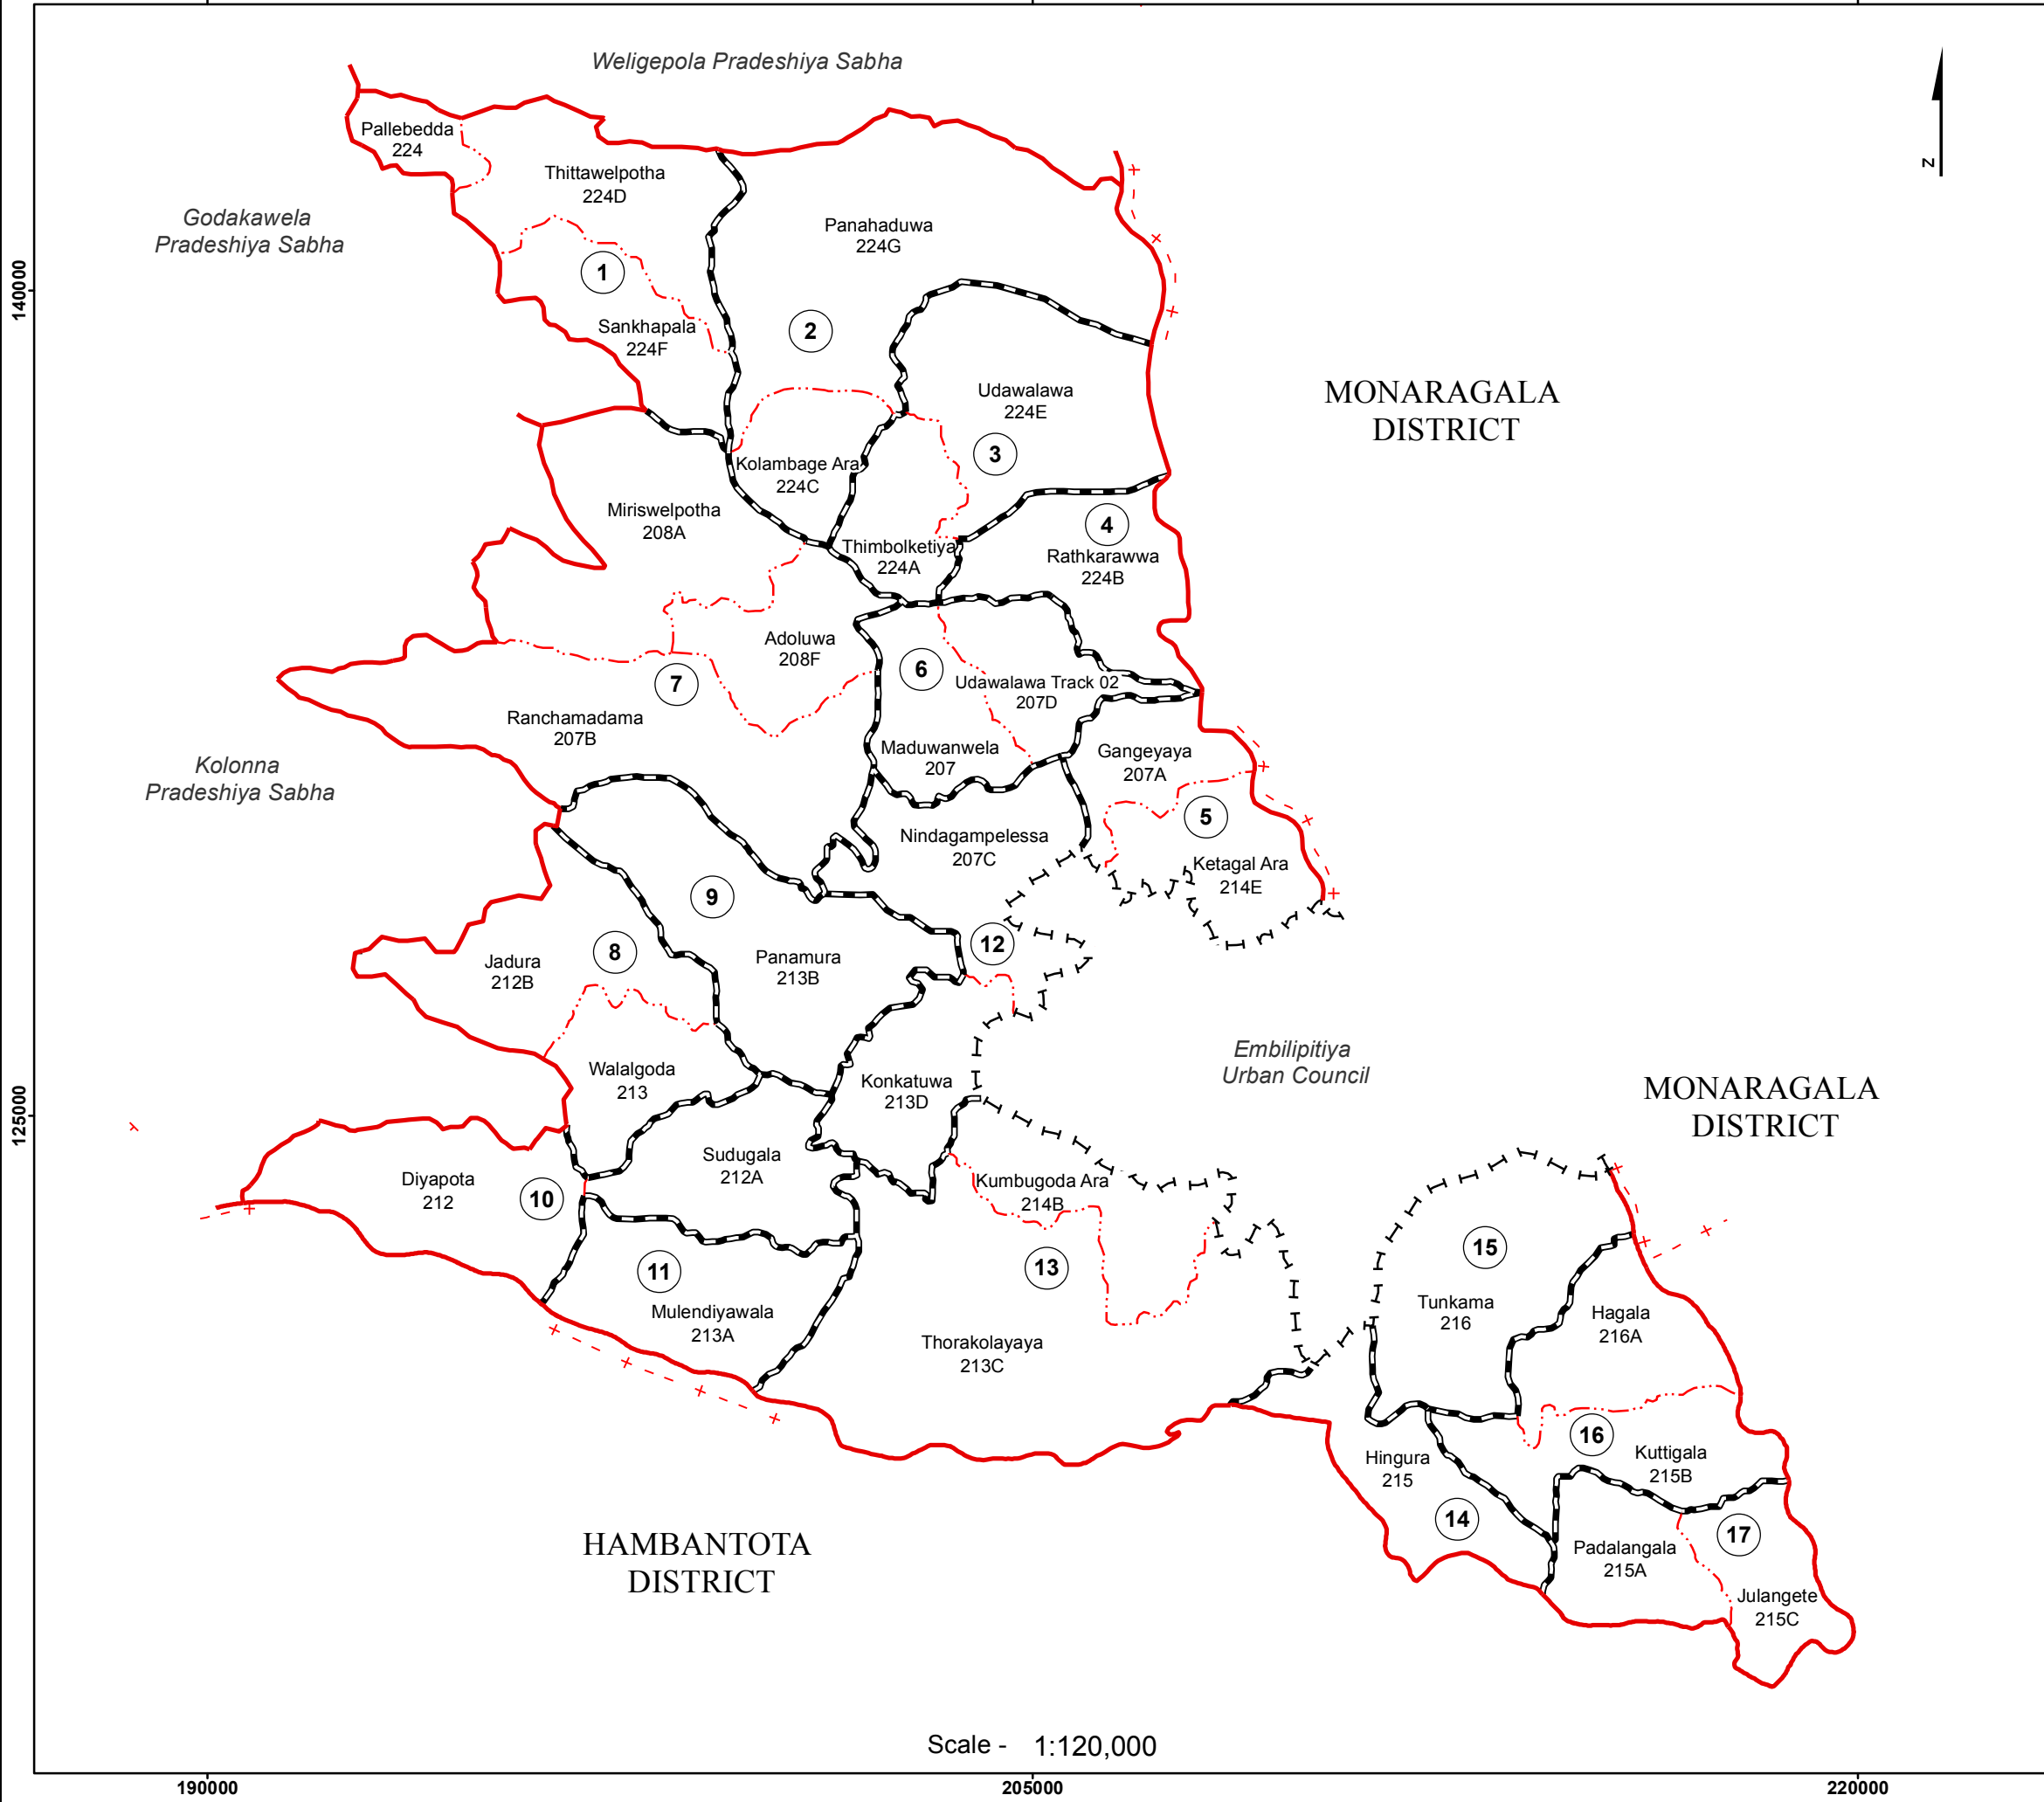

Ward Map of Embilipitiya Pradeshiya Sabha - Ratnapura District

Ref. No : NDC / 24 / 16

Embilipitiya Pradeshiya Sabha

Ward No	Ward Name
1	Pallebedda
2	Kolambageara
3	Udawalawa
4	Rathkarawwa
5	Gangeyaya
6	Maduwanwela
7	Ranchamadama
8	Walalgoda
9	Panamura
10	Diyapota
11	Mulendiyawala
12	Konkatuwa
13	Thorakolayaya
14	Hingura
15	Tunkama
16	Kuttigala
17	Padalangala

Legend

- + - - - + Province Boundary
- . + . + . District Boundary
- . . . - DS Boundary
- . . . - GN Boundary
- — — — — Polling Division Boundary
- — — — — PS Boundary
- - - - - MC / UC Boundary
- — — — — Ward Boundary
- ▨ Multi Member Ward

Prepared by Survey Department of Sri Lanka

Data Source:
National Delimitation Committee for Local Authorities - 2013 / 2016
Ministry of Local Government and Provincial Councils

190000 205000 220000